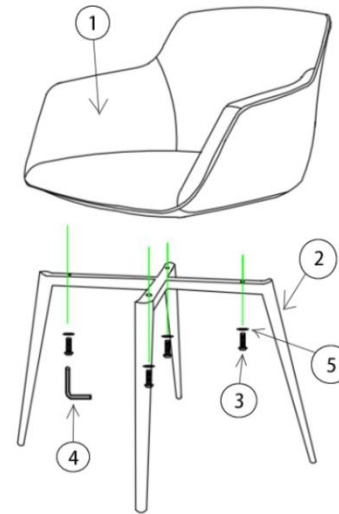

PARTS AND HARDWARE.

1 SEAT x 1

2 LEG x 1

3 BOLT M6-35 x 4

4 ALLEN KEY M4 x 1

5 FLAT WASHER x 4

NOTES.

Thank you for purchasing this quality product! Be sure to check all packing material carefully for small part that may have come loose inside the carton during shipping.

CAUTION: The item is heavy, assembly should be performed by two people.

STEP 1.