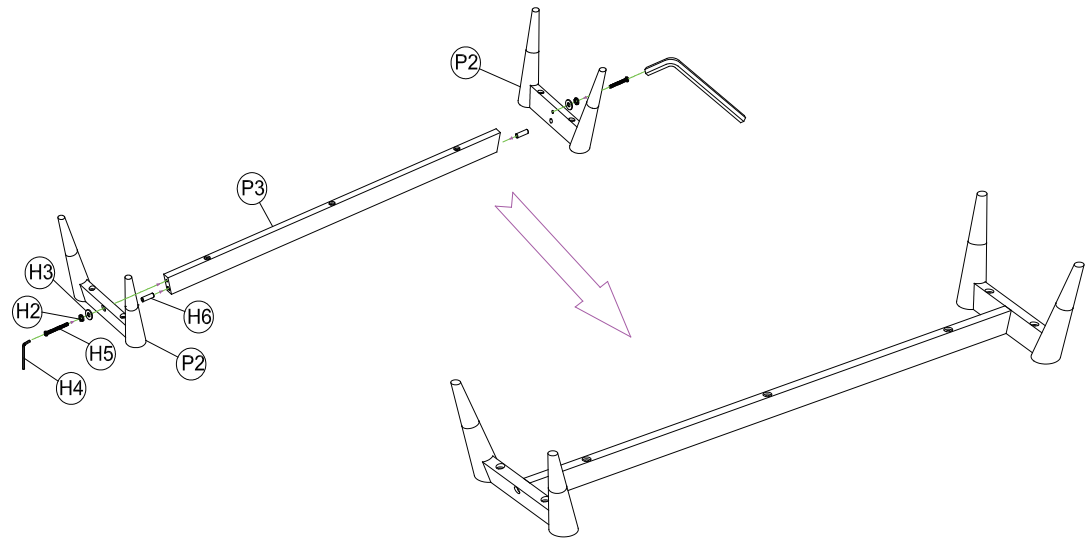

MOE'S

home collection

ASSEMBLY INSTRUCTIONS.

SIENNA SIDEBORD WALNUT LARGE

CB-1024-03

THANK YOU FOR YOUR PURCHASE!

PARTS AND HARDWARE.

PARTS LIST

No.	DESCRIPTION	IMAGE	Q'TY
P1	BODY		1
P2	LEGS		2
P3	ROD		1

HARDWARE LIST

No.	DESCRIPTION	IMAGE	Q'TY
H1	BOLT Ø1/4"*2"		7
H2	SPRING WASHER Ø1/4"		5
H3	FLAT WASHER Ø1/4"		5
H4	ALLEN KEY		1
H5	BOLT Ø1/4"*2-3/4"		2
H6	TENON Ø12*40		4

NOTES.

Thank you for purchasing this quality product! Be sure to check all packing material carefully for small part that may have come loose inside the carton during shipping.

CAUTION: The item is heavy, assembly should be performed by two people.

STEP 1.

STEP 2.