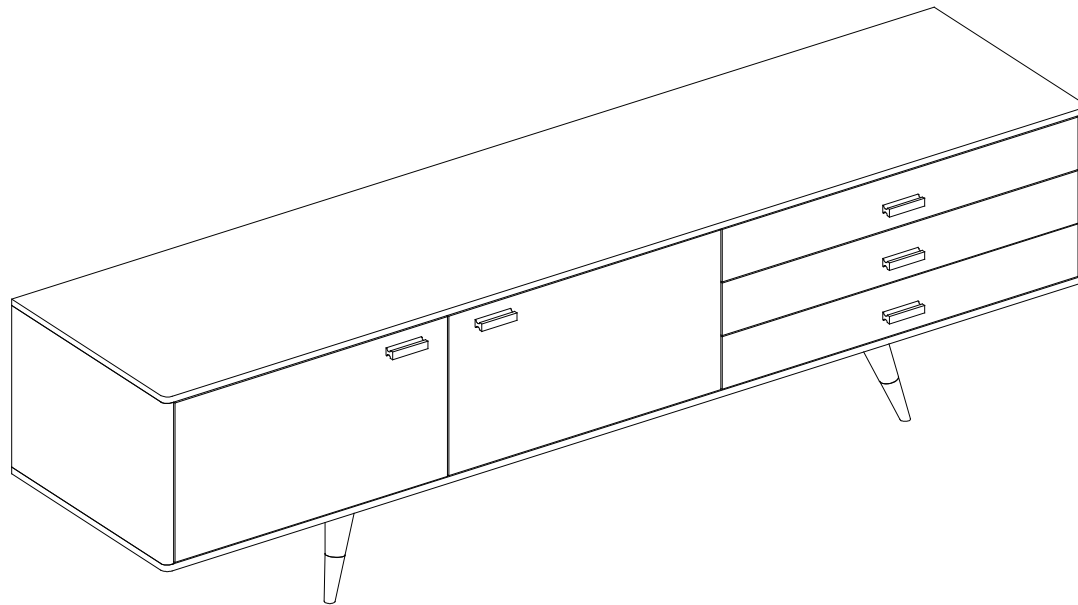

MOE'S

home collection

ASSEMBLY INSTRUCTIONS.

SIENNA SIDEBORD WALNUT LARGE

CB-1024-03

THANK YOU FOR YOUR PURCHASE!

PARTS AND HARDWARE.

PARTS LIST

No.	DESCRIPTION	IMAGE	Q'TY
P1	BODY		1
P2	LEGS		2
P3	ROD		1

HARDWARE LIST

No.	DESCRIPTION	IMAGE	Q'TY
H1	BOLT Ø1/4"*2"		7
H2	SPRING WASHER Ø1/4"		5
H3	FLAT WASHER Ø1/4"		5
H4	ALLEN KEY		1
H5	BOLT Ø1/4"*2-3/4"		2
H6	TENON Ø12*40		4