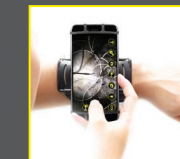

USES

- ELECTRICAL
- DATA / TELECOM
- PLUMBING
- HOME INSPECTION
- HVAC
- DIY
- BUILDERS
- MARINE
- PEST CONTROL
- AND MORE

Authorized Channel Partner

FERRET ACCESSORIES

FERRET STICK

The Ferret Stick is an extendable rod made of lightweight 201 grade stainless steel with a non slip rubber handle & secure wrist strap.

It expands from 31cm out to 140cm and has a ¼"-20UNC thread making it fully compatible with all Ferret products.

⚠ Do not use the Ferret Stick near live power!

FERRET WRISTBAND

The Ferret Wristband is a universal phone holder that will securely attach any smart phone from 3.5" up to 6" to your wrist.

Discover more at www.ferrettools.com

WORK SAFER. WORK SMARTER.

NEW RANGE

Visual inspections, cable installations, maintenance and repair work made easy with the Ferret

The Ferret Lite is a general-purpose high-quality inspection camera that gives eyes inside hard to reach locations. It includes award-winning handy features with the addition of the always up viewing mode to help with intuitive inspections. If you like to keep things simple & don't need all the bells and whistles, the Ferret Lite is the ideal cost-effective solution to help on the job or at home.

FERRET LITE KIT INCLUDES:

The Ferret Pro is a professional and durable next generation inspection tool designed and engineered with award-winning features to provide easier, faster & safer visual inspections. Includes App controlled variable focus lens and super fast charge. If you need to locate and pull in cable or need to get your eyes on something out of reach, then Ferret Pro is the perfect tool. Ideal tool for electricians and other trades.