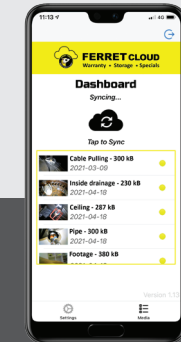

Scan the QR code or go to www.my.ferrettools.com

*Subscription based cloud storage service with premium options available

Discover more at www.ferrettools.com

WORK SAFER. WORK SMARTER.