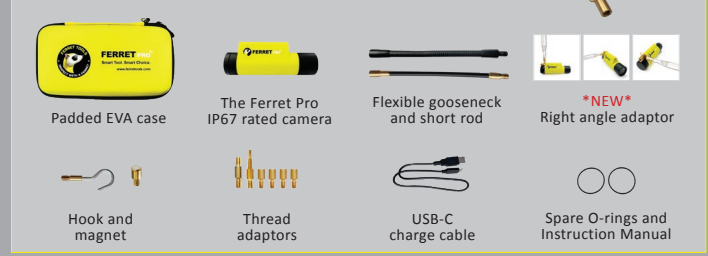

Discover more at www.ferrettools.com

WORK SAFER. WORK SMARTER.

NEW RANGE

Visual inspections, cable installations, maintenance and repair work made easy with the Ferret

The Ferret Lite is a general-purpose high-quality inspection camera that gives eyes inside hard to reach locations. It includes award-winning handy features with the addition of the always up viewing mode to help with intuitive inspections. If you like to keep things simple & don't need all the bells and whistles, the Ferret Lite is the ideal cost-effective solution to help on the job or at home.

FERRET LITE KIT INCLUDES:

The Ferret Pro is a professional and durable next generation inspection tool designed and engineered with award-winning features to provide easier, faster & safer visual inspections. Includes App controlled variable focus lens and super fast charge. If you need to locate and pull in cable or need to get your eyes on something out of reach, then Ferret Pro is the perfect tool. Ideal tool for electricians and other trades.

FERRET PRO KIT INCLUDES:

The Ferret Plus brings you the ultimate innovation in inspection technology. Includes built-in (on board) memory and the first ever non-contact voltage detector that is not handheld to help detect live cables from a greater reach than every before. Perfect for someone who loves having the latest technology to work easier, faster & safer. Suitable for electricians, plumbers, builders, HVAC, lighting installers + more.