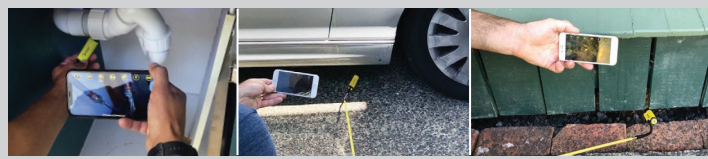

Discover more at www.ferrettools.com

WORK SAFER. WORK SMARTER.

NEW RANGE

Visual inspections, cable installations, maintenance and repair work made easy with the Ferret

The Ferret Lite is a general-purpose high-quality inspection camera that gives eyes inside hard to reach locations. It includes award-winning handy features with the addition of the always up viewing mode to help with intuitive inspections. If you like to keep things simple & don't need all the bells and whistles, the Ferret Lite is the ideal cost-effective solution to help on the job or at home.

FEATURES:

- Built-in WiFi hotspot, wireless & rechargeable**
Provides a high resolution live stream with a wireless range of up to 50' (15m)
- Free & easy to use App**
Easy to use, intuitive Free Ferret App allows control over the camera
- 720p HD streaming**
Crisp clear images with 720p high resolution provides real time photos & video directly to a smart device
- Digital zoom**
View objects closer with the Ferret App digital zoom
- Adjustable bright white LEDs**
Bright white LEDs help investigate, locate, diagnose & fix problems
- NEW Ferret always up viewing mode**
In the Ferret App setting screen select to have the image view either normal mode or always up mode

FERRET LITE KIT INCLUDES:

The Ferret Pro is a professional and durable next generation inspection tool designed and engineered with award-winning features to provide easier, faster & safer visual inspections. Includes App controlled variable focus lens and super fast charge. If you need to locate and pull in cable or need to get your eyes on something out of reach, then Ferret Pro is the perfect tool. Ideal tool for electricians and other trades.