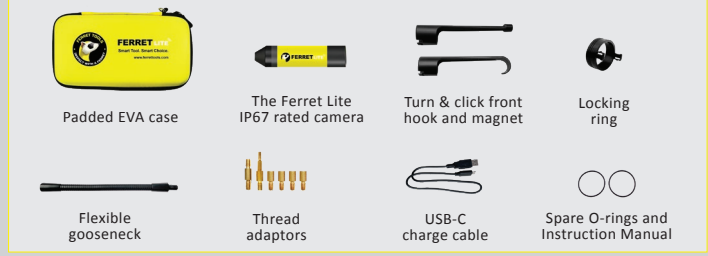

Discover more at www.ferrettools.com

WORK SAFER. WORK SMARTER.

NEW RANGE

Visual inspections, cable installations, maintenance and repair work made easy with the Ferret

The Ferret Lite is a general-purpose high-quality inspection camera that gives eyes inside hard to reach locations. It includes award-winning handy features with the addition of the always up viewing mode to help with intuitive inspections. If you like to keep things simple & don't need all the bells and whistles, the Ferret Lite is the ideal cost-effective solution to help on the job or at home.

FEATURES:

- Built-in WiFi hotspot, wireless & rechargeable**
Provides a high resolution live stream with a wireless range of up to 50' (15m)
- Free & easy to use App**
Easy to use, intuitive Free Ferret App allows control over the camera
- 720p HD streaming**
Crisp clear images with 720p high resolution provides real time photos & video directly to a smart device
- Digital zoom**
View objects closer with the Ferret App digital zoom
- Adjustable bright white LEDs**
Bright white LEDs help investigate, locate, diagnose & fix problems
- NEW Ferret always up viewing mode**
In the Ferret App setting screen select to have the image view either normal mode or always up mode

FERRET LITE KIT INCLUDES:

The Ferret Pro is a professional and durable next generation inspection tool designed and engineered with award-winning features to provide easier, faster & safer visual inspections. Includes App controlled variable focus lens and super fast charge. If you need to locate and pull in cable or need to get your eyes on something out of reach, then Ferret Pro is the perfect tool. Ideal tool for electricians and other trades.