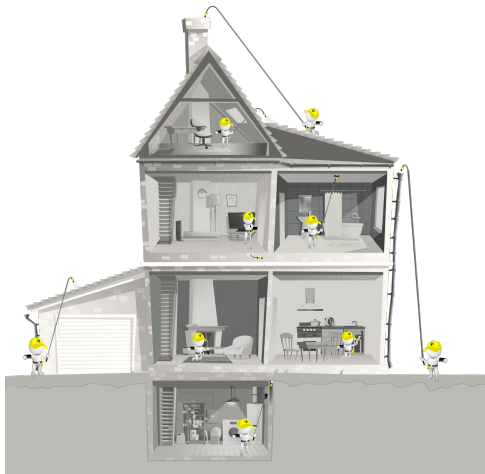

AVAILABLE FROM

Authorised Channel Partner