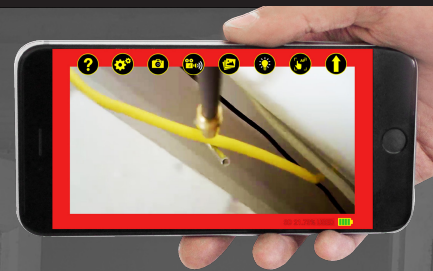

FERRET PLUS

Multipurpose Wireless Inspection Camera & Cable Pulling Tool

AWARD WINNER
MULTI

Non-contact voltage detector
Free App gives an audio and visual alert

FERRET PLUS - PRODUCT INFORMATION

Multipurpose Wireless Inspection Camera & Cable Pulling Tool

Ferret Tools is creating the future with new thinking and innovation in smart inspection camera technology for Trades & DIY to help build an easier and safer work environment.

For those of you that care about having the most reliable and durable tools with the latest smart technology to help work faster, easier and safer, inspect with a Ferret.

The Ferret Plus, designed and engineered by Ferret Tools, comes with the world's first ever non-contact voltage detector that is not handheld to help detect live cables from a greater reach than ever before. The Ferret Plus is perfect for someone who loves having the latest technology with all the bells & whistles including award-winning features to help work easier, faster & safer.

The new premium Ferret Plus incorporates all of the design and innovation of the original award-winning Ferret with the addition of new technology to provide even greater functionality and usability than ever before. The Ferret Plus comes with built in (on board) memory providing the ability to record video at 1080p even when out of WiFi range including inside metal ducts, underground or underwater. It also comes with a built-in non-contact voltage detector to help detect live cables from a greater reach than ever before.