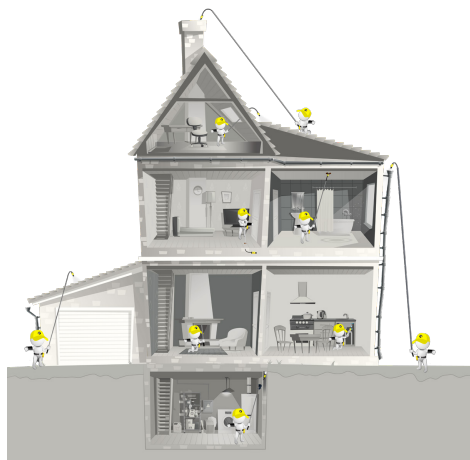

AVAILABLE FROM

Authorised Channel Partner