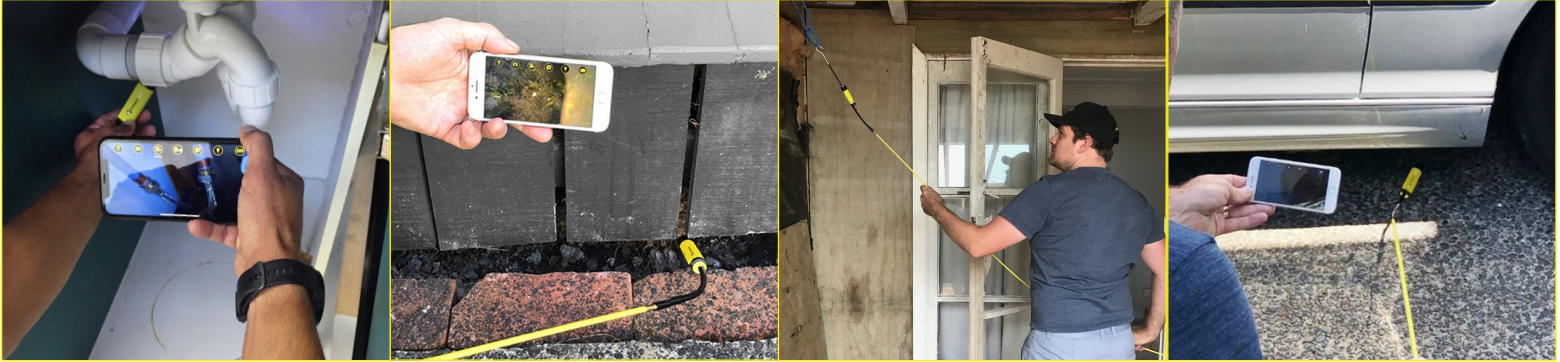

INSPECT WITH THE FERRET LITE - SMART TOOL. SMART CHOICE.

MULTI AWARD-WINNING