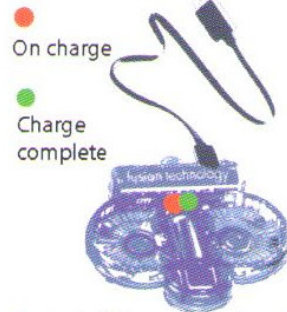

RAPID

EXTENDED

RESET

Device is fully recharged in 2 hours

Open CARE SYSTEM

with compliments

Safilens 
VISION INNOVATORS

www.safilens.com

Der biologische Komfort / *The biologic comfort*

Besonderheiten / *Characteristics*

- Filcon 5 Silikon-Hydrogel Material
- Filcon 5 Silicone Hydrogel material
- kontrolliertes Abgabesystem von natürlichem Hyaluron und TSP
- controlled delivery system of natural copolymer HA+TSP
- Mehrzwecklösung Open Reload
- multipurpose solution Open Reload
- SWG - Sonic Wave Generator, Reinigung und Rekonditionierungs-System
- SWG Sonic Wave Generator, cleaning and reconditioning system