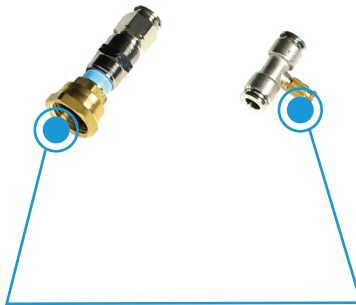

ICE CUBE MISTING PUMP

.25GPM (UP TO 20 NOZZLES)

RUGGED FULLY ENCLOSED CASE PROTECTS YOUR COOLING SYSTEM FROM THE ELEMENTS

10FT POWER CORD

INCLUDED SMART WI-FI PLUG ALLOWS YOU TO CONNECT WITH ALEXA AND GOOGLE HOME FOR EASY OPERATION

5" 5 MICRON FILTER INCLUDED WITH 2 "PUSH-TO-CONNECT" FITTINGS MAKE INSTALLATION A BREEZE

"PUSH-TO-CONNECT" FITTINGS ON THE HOSE BIB ADAPTER AND INLINE PRESSURE RELEASE VALVE MAKE INSTALLATION QUICK AND EASY

Introducing the Compact "Ice Cube", our newest high-pressure misting pump kit designed for Residential Use: .25 GPM - Rated up to 1000 psi mist cooling pump (Residential Applications Up to 20 Nozzles or 4 Misting Fans) perfect for backyards, and hot patios! Energy-saving, quiet operation, low water safety switch, 5" 5 Micron Filter, 10ft power cord, Smart Wi-Fi Plug, including Alexa and Google Home compatibility.