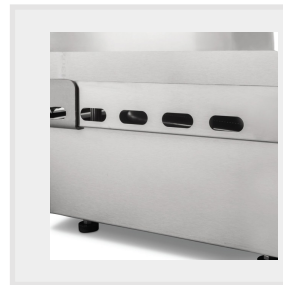

Healthy & Easy Cooking

A healthy, tasty and convenient cooking experience. Le Griddle is perfect for any meal, lunch, dinner and even breakfast. Share a new cooking experience with your family and friends.