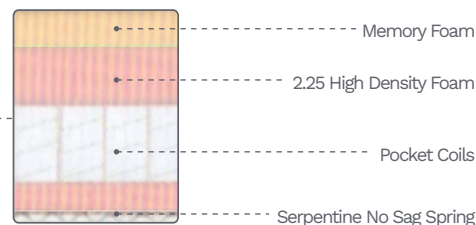

HYDELINE

By 

ZERO GRAVITY

Leather | 2382 - Stone

WESTMINSTER M851

The Westminster leather collection provides ample seating while maintaining a stylish flair in your home. At the touch of a button, Zero Gravity reclining allows you to experience deep relaxation right in the comfort of your home! This mechanism provides the ability for users to recline with their feet above their heart allowing optimal circulation. An independent power tilting headrest adjusts to any position. A USB-A and USB-C charging port is conveniently located next to the power recline and home buttons. The home button is intuitively designed to return the sofa to its resting position with one touch.

- Zero Gravity Reclining: The Zero Gravity recliner suspends the body in a neutral position, allowing optimal weight distribution which can reduce stress on different areas of the body. Zero Gravity Mechanism Patent Pending
- Seat Cushion: Premium cushion engineering made with individually pocketed steel coil springs encased in memory foam and 2.25lb high resiliency foam
- Frame: Kiln-dried solid wood with angle-braced, glued, and nailed corner blocks for maximum strength and durability
- Power Motion: Smooth, quiet and stable power headrest and Zero Gravity reclining offers even more comfort and versatility
- Features: Built-in USB-A/USB-C ports on each recliner's control panel with return-to-home button
- Leather: Top grain leather on all seating areas, arm rests, front of arm and the footrest. Leather match is used on the sides and back

Available in 10 custom colors at select dealers

email salesupport@amaxleather.com for a complimentary swatch

MOTION ITEMS (M851)

SOFA-30

86.5" L x 39" D x 41" H

86.5" Length

LOVESEAT-20

76" L x 39" D x 41" H