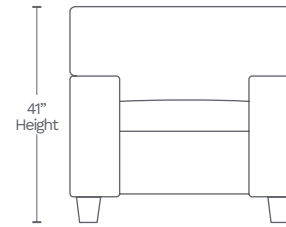

Available in 10 custom colors at select dealers

email salesupport@amaxleather.com for a complimentary swatch

MOTION ITEMS (M851)

SOFA-30

86.5" L x 39" D x 41" H

86.5" Length

LOVESEAT-20

76" L x 39" D x 41" H

76" Length

CHAIR-10

41.5" L x 39" D x 41" H

41.5" Length

SIDE