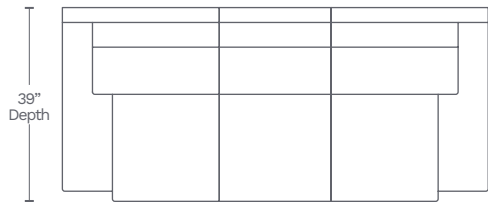

Available in 10 custom colors at select dealers

email salesupport@amaxleather.com for a complimentary swatch

MOTION ITEMS (M851)

SOFA-30

86.5" L x 39" D x 41" H

86.5" Length

LOVESEAT-20

76" L x 39" D x 41" H

76" Length

CHAIR-10

41.5" L x 39" D x 41" H

41.5" Length

SIDE