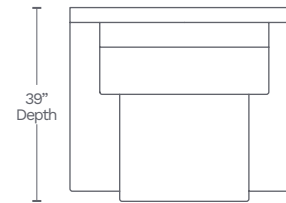

Available in 10 custom colors at select dealers

email salesupport@amaxleather.com for a complimentary swatch

MOTION ITEMS (M851)

SOFA-30

86.5" L x 39" D x 41" H

86.5" Length

LOVESEAT-20

76" L x 39" D x 41" H

76" Length

CHAIR-10

41.5" L x 39" D x 41" H

41.5" Length

SIDE