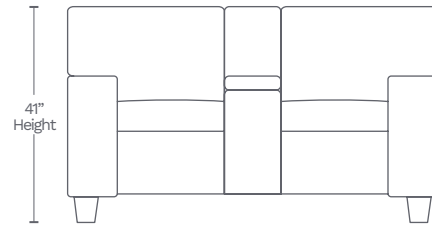

Available in 10 custom colors at select dealers

email salesupport@amaxleather.com for a complimentary swatch

MOTION ITEMS (M851)

SOFA-30

86.5" L x 39" D x 41" H

86.5" Length

LOVESEAT-20

76" L x 39" D x 41" H

76" Length

CHAIR-10

41.5" L x 39" D x 41" H

41.5" Length

SIDE