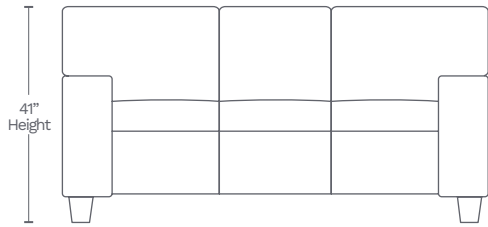

- Zero Gravity Reclining: The Zero Gravity recliner suspends the body in a neutral position, allowing optimal weight distribution which can reduce stress on different areas of the body. Zero Gravity Mechanism Patent Pending
- Seat Cushion: Premium cushion engineering made with individually pocketed steel coil springs encased in memory foam and 2.25lb high resiliency foam
- Frame: Kiln-dried solid wood with angle-braced, glued, and nailed corner blocks for maximum strength and durability
- Power Motion: Smooth, quiet and stable power headrest and Zero Gravity reclining offers even more comfort and versatility
- Features: Built-in USB-A/USB-C ports on each recliner's control panel with return-to-home button
- Leather: Top grain leather on all seating areas, arm rests, front of arm and the footrest. Leather match is used on the sides and back

Available in 10 custom colors at select dealers

email salesupport@amaxleather.com for a complimentary swatch

MOTION ITEMS (M851)

SOFA-30

86.5" L x 39" D x 41" H

86.5" Length

LOVESEAT-20

76" L x 39" D x 41" H

76" Length

CHAIR-10

41.5" L x 39" D x 41" H

41.5" Length

SIDE