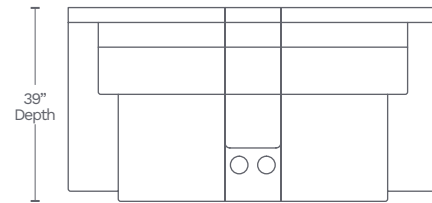

Available in 10 custom colors at select dealers

email salesupport@amaxleather.com for a complimentary swatch

MOTION ITEMS (M851)

SOFA-30

86.5" L x 39" D x 41" H

86.5" Length

LOVESEAT-20

76" L x 39" D x 41" H

76" Length

CHAIR-10

41.5" L x 39" D x 41" H

41.5" Length

SIDE