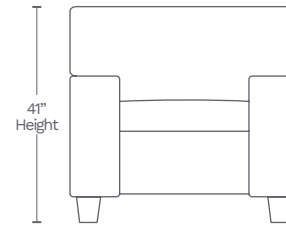

Available in 10 custom colors at select dealers

email salessupport@amaxleather.com for a complimentary swatch

MOTION ITEMS (M806)

SOFA-30

86" L x 39" D x 41" H

LOVESEAT-20

73" L x 39" D x 41" H

CHAIR-10

35" L x 39" D x 41" H

SIDE