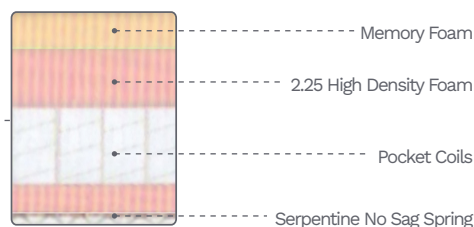

HYDELINE

By 

ZERO GRAVITY

Leather | 1566A - Tobacco

VIENNA M806

The Vienna leather collection provides ample seating while maintaining a stylish flair in your home. At the touch of a button, Zero Gravity reclining allows you to experience deep relaxation right in the comfort of your home! This mechanism provides the ability for users to recline with their feet above their heart allowing optimal circulation. An independent power tilting headrest adjusts to any position. A USB-A and USB-C charging port is conveniently located next to the power recline and home buttons. The home button is intuitively designed to return the sofa to its resting position with one touch.

- Zero Gravity Reclining: The Zero Gravity recliner suspends the body in a neutral position, allowing optimal weight distribution which can reduce stress on different areas of the body. Zero Gravity Mechanism Patent Pending
- Seat Cushion: Premium cushion engineering made with individually pocketed steel coil springs encased in memory foam and 2.25lb high resiliency foam
- Frame: Kiln-dried solid wood with angle-braced, glued, and nailed corner blocks for maximum strength and durability
- Power Motion: Smooth, quiet and stable power headrest and Zero Gravity reclining offers even more comfort and versatility
- Features: Built-in USB-A/USB-C ports on each recliner's control panel with return-to-home button
- Leather: Top grain leather on all seating areas, arm rests, front of arm and the footrest. Leather match is used on the sides and back

35" L x 39" D x 41" H

SIDE