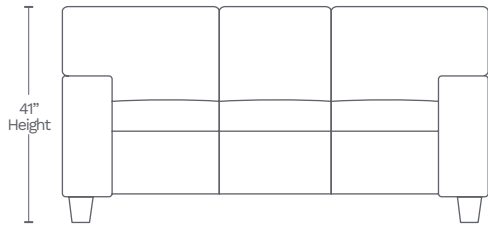

- Zero Gravity Reclining: The Zero Gravity recliner suspends the body in a neutral position, allowing optimal weight distribution which can reduce stress on different areas of the body. Zero Gravity Mechanism Patent Pending
- Seat Cushion: Premium cushion engineering made with individually pocketed steel coil springs encased in memory foam and 2.25lb high resiliency foam
- Frame: Kiln-dried solid wood with angle-braced, glued, and nailed corner blocks for maximum strength and durability
- Power Motion: Smooth, quiet and stable power headrest and Zero Gravity reclining offers even more comfort and versatility
- Features: Built-in USB-A/USB-C ports on each recliner's control panel with return-to-home button
- Leather: Top grain leather on all seating areas, arm rests, front of arm and the footrest. Leather match is used on the sides and back

Available in 10 custom colors at select dealers

email salessupport@amaxleather.com for a complimentary swatch

MOTION ITEMS (M806)

SOFA-30

86" L x 39" D x 41" H

LOVESEAT-20

73" L x 39" D x 41" H

CHAIR-10

35" L x 39" D x 41" H

SIDE