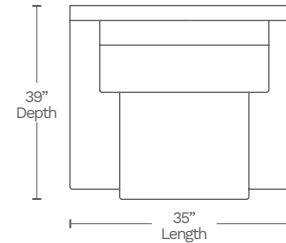

Available in 10 custom colors at select dealers

email salessupport@amaxleather.com for a complimentary swatch

MOTION ITEMS (M806)

SOFA-30

86" L x 39" D x 41" H

LOVESEAT-20

73" L x 39" D x 41" H

CHAIR-10

35" L x 39" D x 41" H

SIDE