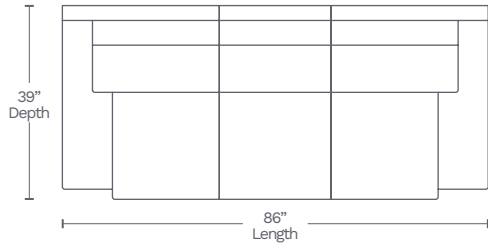

Available in 10 custom colors at select dealers

email salessupport@amaxleather.com for a complimentary swatch

MOTION ITEMS (M806)

SOFA-30

86" L x 39" D x 41" H

LOVESEAT-20

73" L x 39" D x 41" H

CHAIR-10

35" L x 39" D x 41" H

SIDE