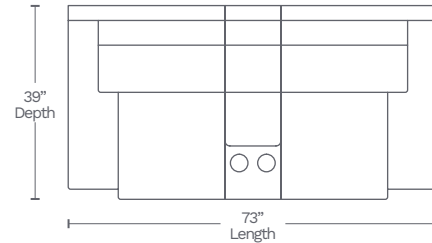

Available in 10 custom colors at select dealers

email salessupport@amaxleather.com for a complimentary swatch

MOTION ITEMS (M806)

SOFA-30

86" L x 39" D x 41" H

LOVESEAT-20

73" L x 39" D x 41" H

CHAIR-10

35" L x 39" D x 41" H

SIDE