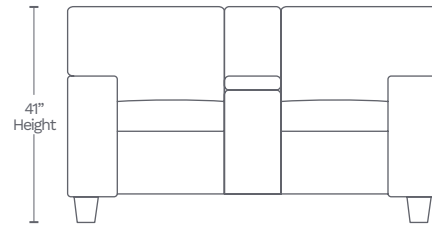

Available in 10 custom colors at select dealers

email salessupport@amaxleather.com for a complimentary swatch

MOTION ITEMS (M806)

SOFA-30

86" L x 39" D x 41" H

LOVESEAT-20

73" L x 39" D x 41" H

CHAIR-10

35" L x 39" D x 41" H

SIDE