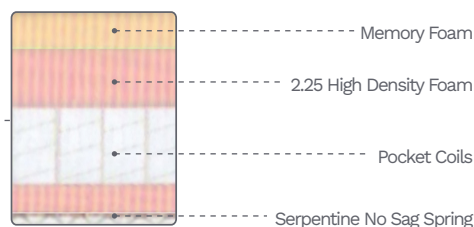

## ROYCE M180

The Royce leather collection provides ample seating while maintaining a stylish flair in your home. At the touch of a button, Zero Gravity reclining allows you to experience deep relaxation right in the comfort of your home! This mechanism provides the ability for users to recline with their feet above their heart allowing optimal circulation. An independent power tilting headrest adjusts to any position. A USB-A and USB-C charging port is conveniently located next to the power recline and home buttons. The home button is intuitively designed to return the sofa to its resting position with one touch.