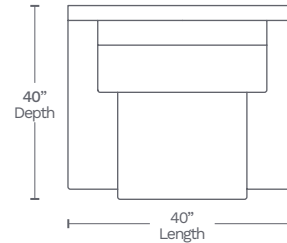

Available in 10 custom colors at select dealers

email [salesupport@amaxleather.com](mailto:salesupport@amaxleather.com) for a complimentary swatch

MOTION ITEMS (M180)

SOFA-30

87" L x 40" D x 41.5" H

LOVESEAT-20

64" L x 40" D x 41.5" H

CHAIR-10

40" L x 40" D x 41.5" H

SIDE