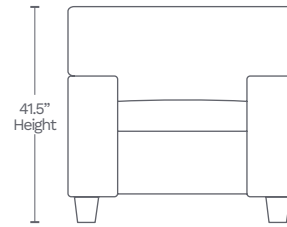

Available in 10 custom colors at select dealers

email [salesupport@amaxleather.com](mailto:salesupport@amaxleather.com) for a complimentary swatch

MOTION ITEMS (M180)

SOFA-30

87" L x 40" D x 41.5" H

LOVESEAT-20

64" L x 40" D x 41.5" H

CHAIR-10

40" L x 40" D x 41.5" H

SIDE