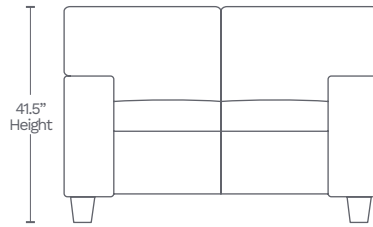

Available in 10 custom colors at select dealers

email [salesupport@amaxleather.com](mailto:salesupport@amaxleather.com) for a complimentary swatch

MOTION ITEMS (M180)

SOFA-30

87" L x 40" D x 41.5" H

LOVESEAT-20

64" L x 40" D x 41.5" H

CHAIR-10

40" L x 40" D x 41.5" H

SIDE