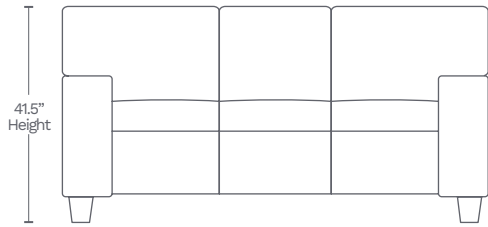

- Zero Gravity Reclining: The Zero Gravity recliner suspends the body in a neutral position, allowing optimal weight distribution which can reduce stress on different areas of the body. Zero Gravity Mechanism Patent Pending
- Seat Cushion: Premium cushion engineering made with individually pocketed steel coil springs encased in memory foam and 2.25lb high resiliency foam
- Frame: Kiln-dried solid wood with angle-braced, glued, and nailed corner blocks for maximum strength and durability
- Power Motion: Smooth, quiet and stable power headrest and Zero Gravity reclining offers even more comfort and versatility
- Features: Built-in USB-A/USB-C ports on each recliner's control panel with return-to-home button
- Leather: Top grain leather on all seating areas, arm rests, front of arm and the footrest. Leather match is used on the sides and back

Available in 10 custom colors at select dealers

email [salesupport@amaxleather.com](mailto:salesupport@amaxleather.com) for a complimentary swatch

MOTION ITEMS (M180)

SOFA-30

87" L x 40" D x 41.5" H

LOVESEAT-20

64" L x 40" D x 41.5" H

CHAIR-10

40" L x 40" D x 41.5" H

SIDE