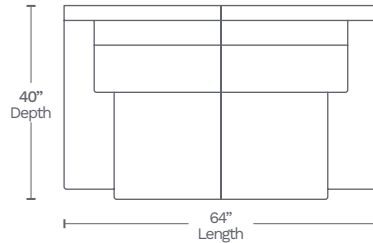

Available in 10 custom colors at select dealers

email [salesupport@amaxleather.com](mailto:salesupport@amaxleather.com) for a complimentary swatch

MOTION ITEMS (M180)

SOFA-30

87" L x 40" D x 41.5" H

LOVESEAT-20

64" L x 40" D x 41.5" H

CHAIR-10

40" L x 40" D x 41.5" H

SIDE