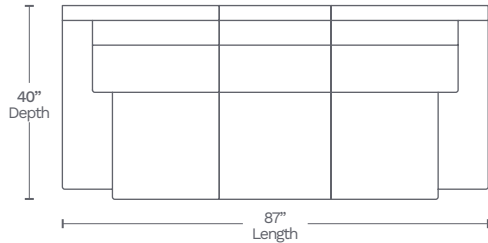

Available in 10 custom colors at select dealers

email [salesupport@amaxleather.com](mailto:salesupport@amaxleather.com) for a complimentary swatch

MOTION ITEMS (M180)

SOFA-30

87" L x 40" D x 41.5" H

LOVESEAT-20

64" L x 40" D x 41.5" H

CHAIR-10

40" L x 40" D x 41.5" H

SIDE