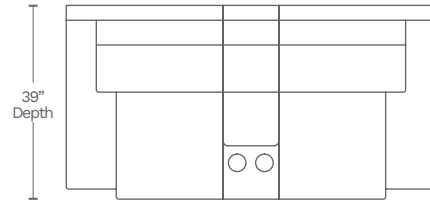

Available in 10 custom colors at select dealers

email [salessupport@amaxleather.com](mailto:salessupport@amaxleather.com) for a complimentary swatch

MOTION ITEMS (M777)

SOFA-30

88.5" L x 39" D x 40.5" H

88.5" Length

LOVESEAT-20

79" L x 39" D x 40.5" H

79" Length

CHAIR-10

39" L x 39" D x 40.5" H

39" Length

SIDE