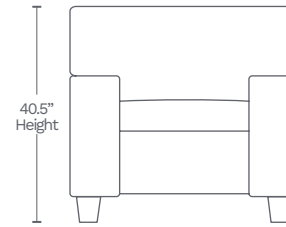

Available in 10 custom colors at select dealers

email [salessupport@amaxleather.com](mailto:salessupport@amaxleather.com) for a complimentary swatch

MOTION ITEMS (M777)

SOFA-30

88.5" L x 39" D x 40.5" H

88.5" Length

LOVESEAT-20

79" L x 39" D x 40.5" H

79" Length

CHAIR-10

39" L x 39" D x 40.5" H

39" Length

SIDE