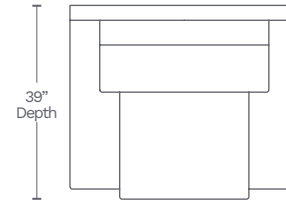

Available in 10 custom colors at select dealers

email [salessupport@amaxleather.com](mailto:salessupport@amaxleather.com) for a complimentary swatch

MOTION ITEMS (M777)

SOFA-30

88.5" L x 39" D x 40.5" H

88.5" Length

LOVESEAT-20

79" L x 39" D x 40.5" H

79" Length

CHAIR-10

39" L x 39" D x 40.5" H

39" Length

SIDE