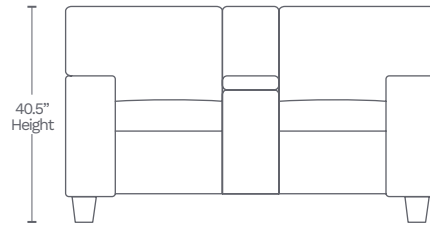

Available in 10 custom colors at select dealers

email [salessupport@amaxleather.com](mailto:salessupport@amaxleather.com) for a complimentary swatch

MOTION ITEMS (M777)

SOFA-30

88.5" L x 39" D x 40.5" H

88.5" Length

LOVESEAT-20

79" L x 39" D x 40.5" H

79" Length

CHAIR-10

39" L x 39" D x 40.5" H

39" Length

SIDE