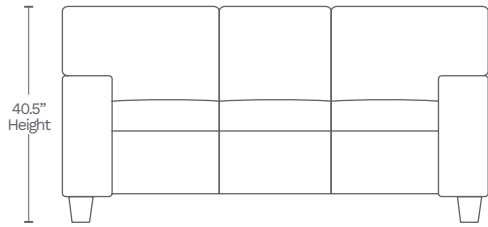

- Zero Gravity Reclining: The Zero Gravity recliner suspends the body in a neutral position, allowing optimal weight distribution which can reduce stress on different areas of the body. Zero Gravity Mechanism Patent Pending
- Seat Cushion: Premium cushion engineering made with individually pocketed steel coil springs encased in memory foam and 2.25lb high resiliency foam
- Frame: Kiln-dried solid wood with angle-braced, glued, and nailed corner blocks for maximum strength and durability
- Power Motion: Smooth, quiet and stable power headrest and Zero Gravity reclining offers even more comfort and versatility
- Features: Built-in USB-A/USB-C ports on each recliner's control panel with return-to-home button
- Leather: Top grain leather on all seating areas, arm rests, front of arm and the footrest. Leather match is used on the sides and back

Available in 10 custom colors at select dealers

email [salessupport@amaxleather.com](mailto:salessupport@amaxleather.com) for a complimentary swatch

MOTION ITEMS (M777)

SOFA-30

88.5" L x 39" D x 40.5" H

88.5" Length

LOVESEAT-20

79" L x 39" D x 40.5" H

79" Length

CHAIR-10

39" L x 39" D x 40.5" H

39" Length

SIDE