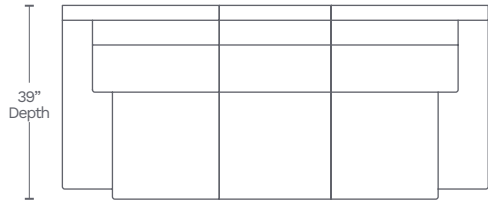

Available in 10 custom colors at select dealers

email [salessupport@amaxleather.com](mailto:salessupport@amaxleather.com) for a complimentary swatch

MOTION ITEMS (M777)

SOFA-30

88.5" L x 39" D x 40.5" H

88.5" Length

LOVESEAT-20

79" L x 39" D x 40.5" H

79" Length

CHAIR-10

39" L x 39" D x 40.5" H

39" Length

SIDE