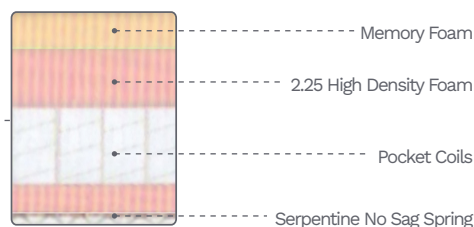

- Zero Gravity Reclining: The Zero Gravity recliner suspends the body in a neutral position, allowing optimal weight distribution which can reduce stress on different areas of the body. Zero Gravity Mechanism Patent Pending
- Seat Cushion: Premium cushion engineering made with individually pocketed steel coil springs encased in memory foam and 2.25lb high resiliency foam
- Frame: Kiln-dried solid wood with angle-braced, glued, and nailed corner blocks for maximum strength and durability
- Power Motion: Smooth, quiet and stable power headrest and Zero Gravity reclining offers even more comfort and versatility
- Features: Built-in USB-A/USB-C ports on each recliner's control panel with return-to-home button
- Leather: Top grain leather on all seating areas, arm rests, front of arm and the footrest. Leather match is used on the sides and back