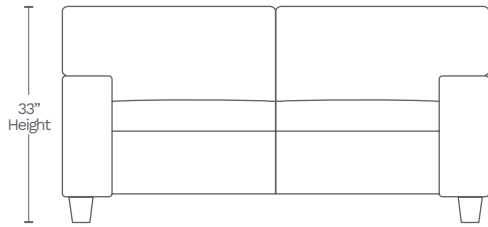

- Down Feather
- Memory Foam
- 2.25 High Density Foam
- Pocket Coils
- 1.80lbs Density Foam

- Leather: Top grain leather with leather split on the sides and back
- Seat Cushion: 2.25 lbs high density foam with individually encased coil springs cushion core
- Frame: Foam padded sides and back, L-braced kiln-dried solid wood and glued corner block for extra strength
- Seating Suspension: No-Sag spring platform to ensure support and comfort

Available in 10 custom colors at select dealers

email salessupport@amaxleather.com for a complimentary swatch

STATIONARY ITEMS (S807)

SOFA-30

89" L x 40" D x 33" H

LOVESEAT-20

65.5" L x 40" D x 33" H

CHAIR-10

42" L x 40" D x 33" H

SIDE