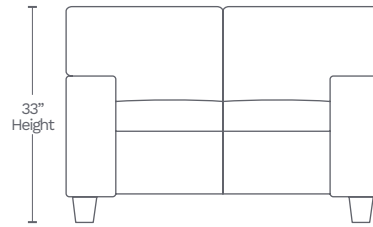

Available in 10 custom colors at select dealers

email salessupport@amaxleather.com for a complimentary swatch

STATIONARY ITEMS (S807)

SOFA-30

89" L x 40" D x 33" H

LOVESEAT-20

65.5" L x 40" D x 33" H

CHAIR-10

42" L x 40" D x 33" H

SIDE