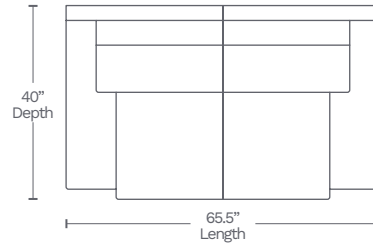

Available in 10 custom colors at select dealers

email salessupport@amaxleather.com for a complimentary swatch

STATIONARY ITEMS (S807)

SOFA-30

89" L x 40" D x 33" H

LOVESEAT-20

65.5" L x 40" D x 33" H

CHAIR-10

42" L x 40" D x 33" H

SIDE