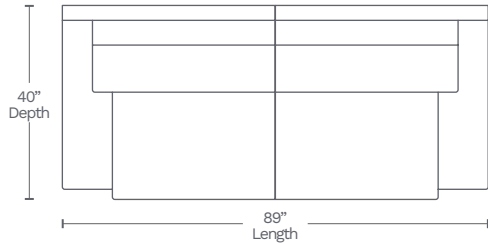

Available in 10 custom colors at select dealers

email salessupport@amaxleather.com for a complimentary swatch

STATIONARY ITEMS (S807)

SOFA-30

89" L x 40" D x 33" H

LOVESEAT-20

65.5" L x 40" D x 33" H

CHAIR-10

42" L x 40" D x 33" H

SIDE