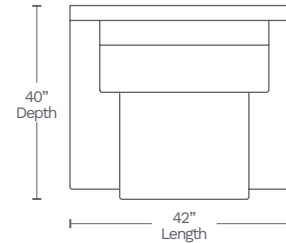

Available in 10 custom colors at select dealers

email salessupport@amaxleather.com for a complimentary swatch

STATIONARY ITEMS (S807)

SOFA-30

89" L x 40" D x 33" H

LOVESEAT-20

65.5" L x 40" D x 33" H

CHAIR-10

42" L x 40" D x 33" H

SIDE