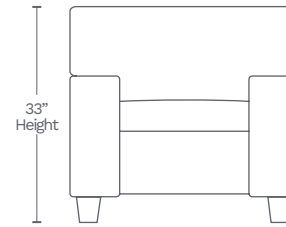

Available in 10 custom colors at select dealers

email salessupport@amaxleather.com for a complimentary swatch

STATIONARY ITEMS (S807)

SOFA-30

89" L x 40" D x 33" H

LOVESEAT-20

65.5" L x 40" D x 33" H

CHAIR-10

42" L x 40" D x 33" H

SIDE