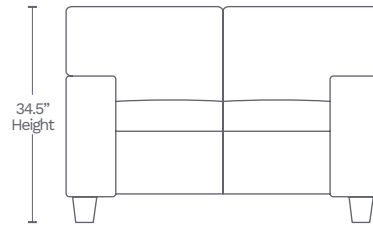

Available in 10 custom colors at select dealers

email [salesupport@amaxleather.com](mailto:salesupport@amaxleather.com) for a complimentary swatch

STATIONARY ITEMS (S901)

SOFA-30

82.5" L x 37.5" D x 34.5" H

LOVESEAT-20

59" L x 37.5" D x 34.5" H

CHAIR-10

35" L x 37.5" D x 34.5" H

SIDE