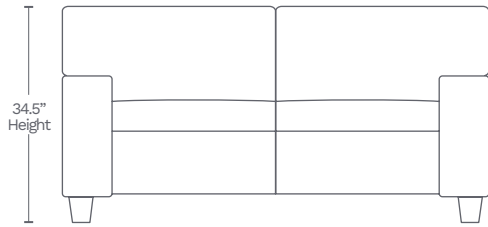

Down Feather  
Memory Foam  
2.25 High Density Foam  
Pocket Coils  
1.80lbs Density Foam

- Leather: Top grain leather with leather match on the sides and back
- Seat Cushion: 2.25 lbs high density foam with individually encased coil springs cushion core
- Frame: Foam padded sides and back, L-braced kiln-dried solid wood and glued corner block for extra strength
- Seating Suspension: No-Sag spring platform to ensure support and comfort

Available in 10 custom colors at select dealers

email [salesupport@amaxleather.com](mailto:salesupport@amaxleather.com) for a complimentary swatch

STATIONARY ITEMS (S901)

SOFA-30

82.5" L x 37.5" D x 34.5" H

LOVESEAT-20

59" L x 37.5" D x 34.5" H

CHAIR-10

35" L x 37.5" D x 34.5" H

SIDE