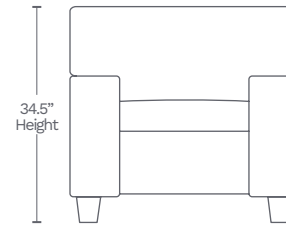

Available in 10 custom colors at select dealers

email [salesupport@amaxleather.com](mailto:salesupport@amaxleather.com) for a complimentary swatch

STATIONARY ITEMS (S901)

SOFA-30

82.5" L x 37.5" D x 34.5" H

LOVESEAT-20

59" L x 37.5" D x 34.5" H

CHAIR-10

35" L x 37.5" D x 34.5" H

SIDE