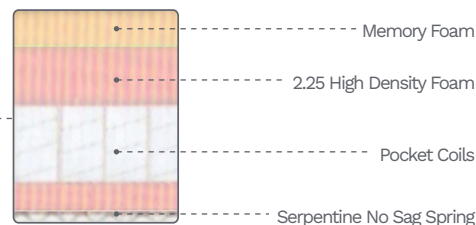

HYDELINE

By  amax®

ZERO GRAVITY

Leather | 2517 - Silver Gray

CARA M826

The Cara leather collection provides ample seating while maintaining a stylish flair in your home. At the touch of a button, Zero Gravity reclining allows you to experience deep relaxation right in the comfort of your home! This mechanism provides the ability for users to recline with their feet above their heart allowing optimal circulation. An independent power tilting headrest adjusts to any position. A USB-A and USB-C charging port is conveniently located next to the power recline and home buttons. The home button is intuitively designed to return the sofa to its resting position with one touch.

- Zero Gravity Reclining: The Zero Gravity recliner suspends the body in a neutral position, allowing optimal weight distribution which can reduce stress on different areas of the body. Zero Gravity Mechanism Patent Pending
- Seat Cushion: Premium cushion engineering made with individually pocketed steel coil springs encased in memory foam and 2.25lb high resiliency foam
- Frame: Kiln-dried solid wood with angle-braced, glued, and nailed corner blocks for maximum strength and durability
- Power Motion: Smooth, quiet and stable power headrest and Zero Gravity reclining offers even more comfort and versatility
- Features: Built-in USB-A/USB-C ports on each recliner's control panel with return-to-home button
- Leather: Top grain leather on all seating areas, arm rests, front of arm and the footrest. Leather match is used on the sides and back

35" L x 39" D x 41" H

SIDE