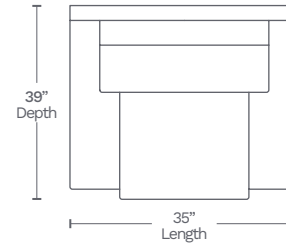

Available in 10 custom colors at select dealers

email salessupport@amaxleather.com for a complimentary swatch

MOTION ITEMS (M826)

SOFA-30

86" L x 39" D x 41" H

LOVESEAT-20

60.5" L x 39" D x 41" H

CHAIR-10

35" L x 39" D x 41" H

SIDE