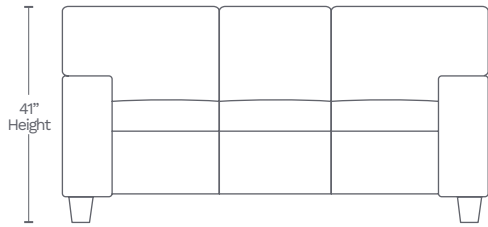

- Zero Gravity Reclining: The Zero Gravity recliner suspends the body in a neutral position, allowing optimal weight distribution which can reduce stress on different areas of the body. Zero Gravity Mechanism Patent Pending
- Seat Cushion: Premium cushion engineering made with individually pocketed steel coil springs encased in memory foam and 2.25lb high resiliency foam
- Frame: Kiln-dried solid wood with angle-braced, glued, and nailed corner blocks for maximum strength and durability
- Power Motion: Smooth, quiet and stable power headrest and Zero Gravity reclining offers even more comfort and versatility
- Features: Built-in USB-A/USB-C ports on each recliner's control panel with return-to-home button
- Leather: Top grain leather on all seating areas, arm rests, front of arm and the footrest. Leather match is used on the sides and back

Available in 10 custom colors at select dealers

email salessupport@amaxleather.com for a complimentary swatch

MOTION ITEMS (M826)

SOFA-30

86" L x 39" D x 41" H

LOVESEAT-20

60.5" L x 39" D x 41" H

CHAIR-10

35" L x 39" D x 41" H

SIDE