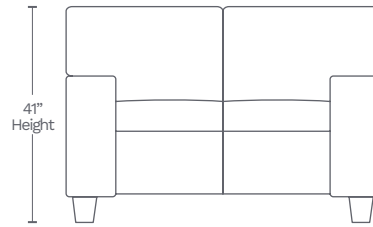

Available in 10 custom colors at select dealers

email salessupport@amaxleather.com for a complimentary swatch

MOTION ITEMS (M826)

SOFA-30

86" L x 39" D x 41" H

LOVESEAT-20

60.5" L x 39" D x 41" H

CHAIR-10

35" L x 39" D x 41" H

SIDE