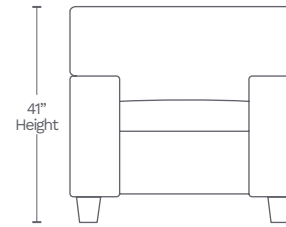

Available in 10 custom colors at select dealers

email salessupport@amaxleather.com for a complimentary swatch

MOTION ITEMS (M826)

SOFA-30

86" L x 39" D x 41" H

LOVESEAT-20

60.5" L x 39" D x 41" H

CHAIR-10

35" L x 39" D x 41" H

SIDE