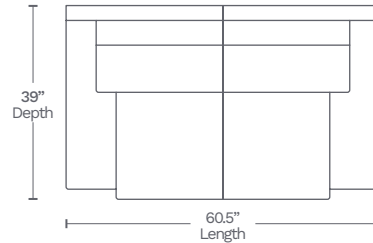

Available in 10 custom colors at select dealers

email salessupport@amaxleather.com for a complimentary swatch

MOTION ITEMS (M826)

SOFA-30

86" L x 39" D x 41" H

LOVESEAT-20

60.5" L x 39" D x 41" H

CHAIR-10

35" L x 39" D x 41" H

SIDE