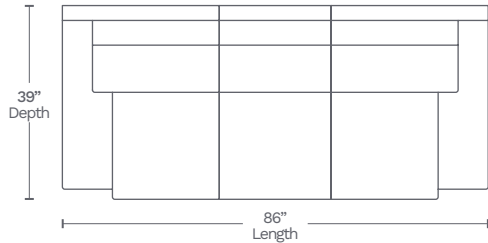

Available in 10 custom colors at select dealers

email salessupport@amaxleather.com for a complimentary swatch

MOTION ITEMS (M826)

SOFA-30

86" L x 39" D x 41" H

LOVESEAT-20

60.5" L x 39" D x 41" H

CHAIR-10

35" L x 39" D x 41" H

SIDE