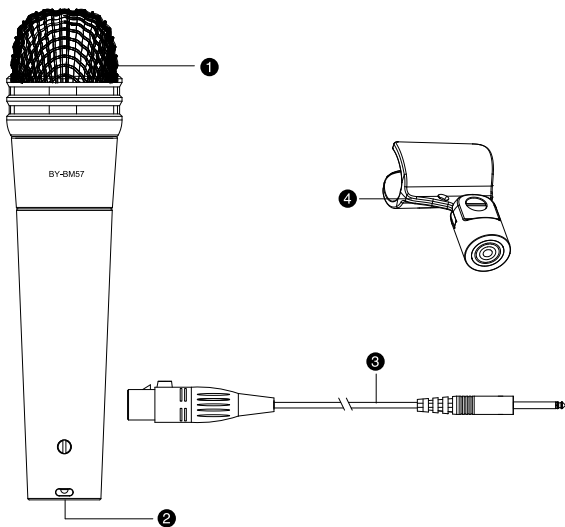

BOYA

BY-BM57

Cardioid Dynamic Instrument Microphone

专业乐器演出有线麦克风

Instruction Manual
说明书

Introduction

Thanks for purchasing the BOYA BY-BM57 cardioid dynamic instrument microphone.

The BY-BM57 is a professional quality dynamic mic with extremely rugged and durable construction. It provides excellent sound quality during original instrument recording, vocal recording or live event performance.

Compact design allows easy assembling on any device with an 6.35mm mic jack. Built in mic mount greatly prevent back ground noise caused by shocking.

Package contents

- Cardioid dynamic microphone
- XLR female to 6.35mm male adapter cable
- Microphone mount
- Carrying bag
- User guide

Components

1. Microphone head
2. XLR 3-pin connector
3. XLR female to 6.35mm male adapter cable
4. Microphone mount

Operations

1. Fix the microphone on the mic stand
2. Connect the XLR female plug to the mic as picture shows

3. Connect the 6.35mm male plug into music instrument

Features

- Clearly reproduce instrument and vocal sound
- Ideal for picking sound from percussion like drums, or other instruments and speakers
- Excellent cardioid polar pattern
- Built-in pop filter
- Durable aluminum and zinc alloy body
- XLR cable and mic mount included