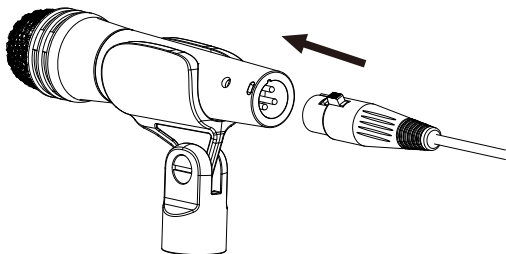

BOYA

BY-BM57

Cardioid Dynamic Instrument Microphone

专业乐器演出有线麦克风

Instruction Manual
说明书

Introduction

Thanks for purchasing the BOYA BY-BM57 cardioid dynamic instrument microphone.

The BY-BM57 is a professional quality dynamic mic with extremely rugged and durable construction. It provides excellent sound quality during original instrument recording, vocal recording or live event performance.

Compact design allows easy assembling on any device with an 6.35mm mic jack. Built in mic mount greatly prevent back ground noise caused by shocking.

Package contents

- Cardioid dynamic microphone
- XLR female to 6.35mm male adapter cable
- Microphone mount
- Carrying bag
- User guide

Components

1. Microphone head
2. XLR 3-pin connector
3. XLR female to 6.35mm male adapter cable
4. Microphone mount

Operations

1. Fix the microphone on the mic stand
2. Connect the XLR female plug to the mic as picture shows

3. Connect the 6.35mm male plug into music instrument

Features

- Clearly reproduce instrument and vocal sound
- Ideal for picking sound from percussion like drums, or other instruments and speakers
- Excellent cardioid polar pattern
- Built-in pop filter
- Durable aluminum and zinc alloy body
- XLR cable and mic mount included