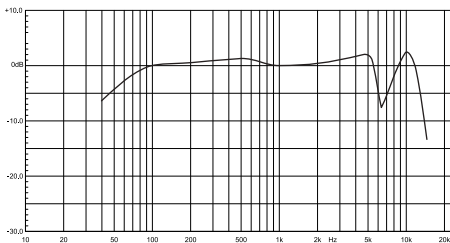

Specifications

Transducer :	Dynamic
Polar pattern :	Cardioid
Frequency range :	40Hz-15kHz
Sensitivity :	-65±3dB, 0dB=1V/Pa, 1kHz
Output Impedance :	300Ω
Connector :	XLR female to 6.35mm male
Cable length :	5.0m (16.4ft)
Dimension :	Φ38*162mm (Φ1.5x6.3")
Weight :	342g (12oz)

FREQUENCY RESPONSE