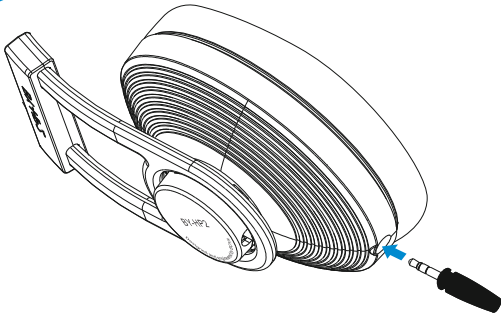

PROFESSIONAL MONITOR HEADPHONE

专业录音监听耳机

BY-HP2

The **BOYA BY-HP2** is a circumaural ergonomic professional monitoring headphone, it has high resolution, high performed midrange frequency and high-fidelity output, which could well prevent distortion and offer a pure original sound. With a 300mW maximum power, it better compatible with audio recording, post-production or any other high-power devices, to reproduce you every details of sound.

BOYA BY-HP2 是一款符合人体工程学的专业录音监听耳机，具备高解析力，良好的中频以及高保真输出，无过多的音染，原味呈现。300mW 的最大输入功率，更好的兼容录音，后期制作等大功率设备，保证录音音频不失真，真实还原每个细节。

Rotating to lock 旋转锁定设计

①

②

③

Elastic telescopic headband 弹性伸缩头带

6.35mm audio adapter assembling 6.35毫米转接头使用方式