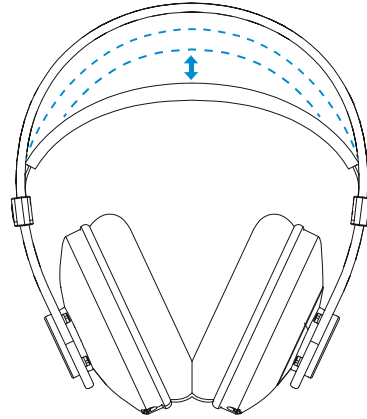

PROFESSIONAL MONITOR HEADPHONE

专业录音监听耳机

BY-HP2

The **BOYA BY-HP2** is a circumaural ergonomic professional monitoring headphone, it has high resolution, high performed midrange frequency and high-fidelity output, which could well prevent distortion and offer a pure original sound. With a 300mW maximum power, it better compatible with audio recording, post-production or any other high-power devices, to reproduce you every details of sound.

BOYA BY-HP2 是一款符合人体工程学的专业录音监听耳机，具备高解析力，良好的中频以及高保真输出，无过多的音染，原味呈现。300mW 的最大输入功率，更好的兼容录音，后期制作等大功率设备，保证录音音频不失真，真实还原每个细节。

Rotating to lock 旋转锁定设计

①

②

③

Elastic telescopic headband 弹性伸缩头带

6.35mm audio adapter assembling 6.35毫米转接头使用方式