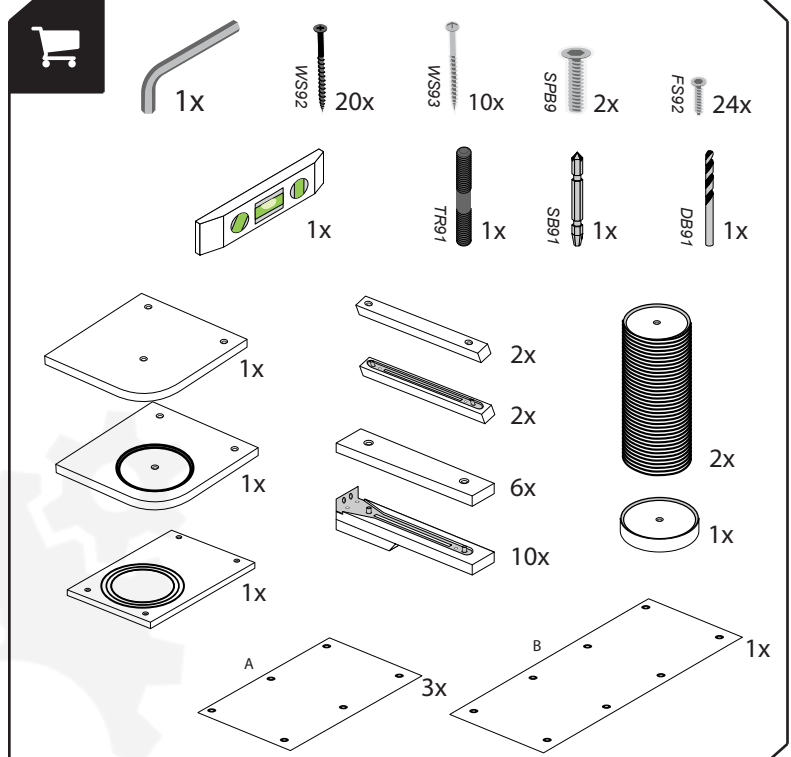

Deluxe Fort

4

5

6

7

8

9

10

11

12

13

14

15

16

17

18

19

20

21

22

23

24

25

Scan QR code for video mounting instructions