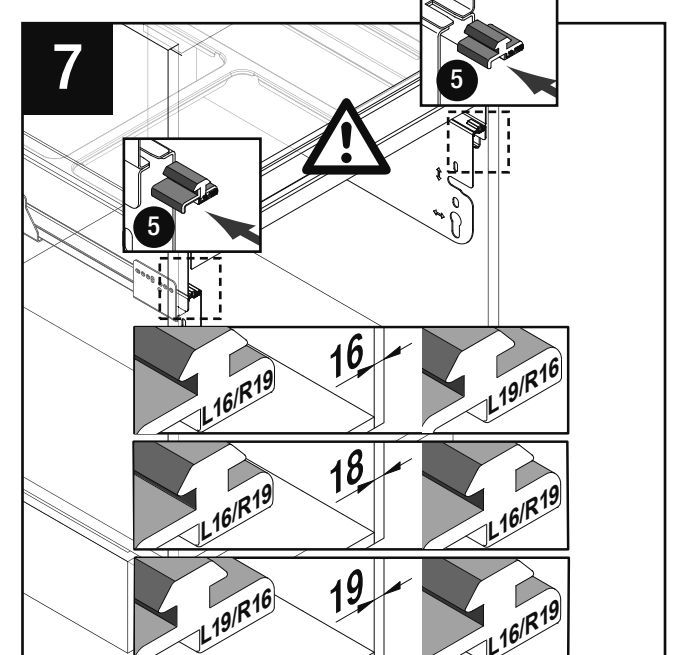

VAUTH SAGEL
04/2017

VS ENVI Space XX 515

400
450
500
600

VAUTH SAGEL
QUALITY
MADE IN GERMANY

Alle Maße sind in mm angegeben. All dimensions are in millimeters.

44010473_04