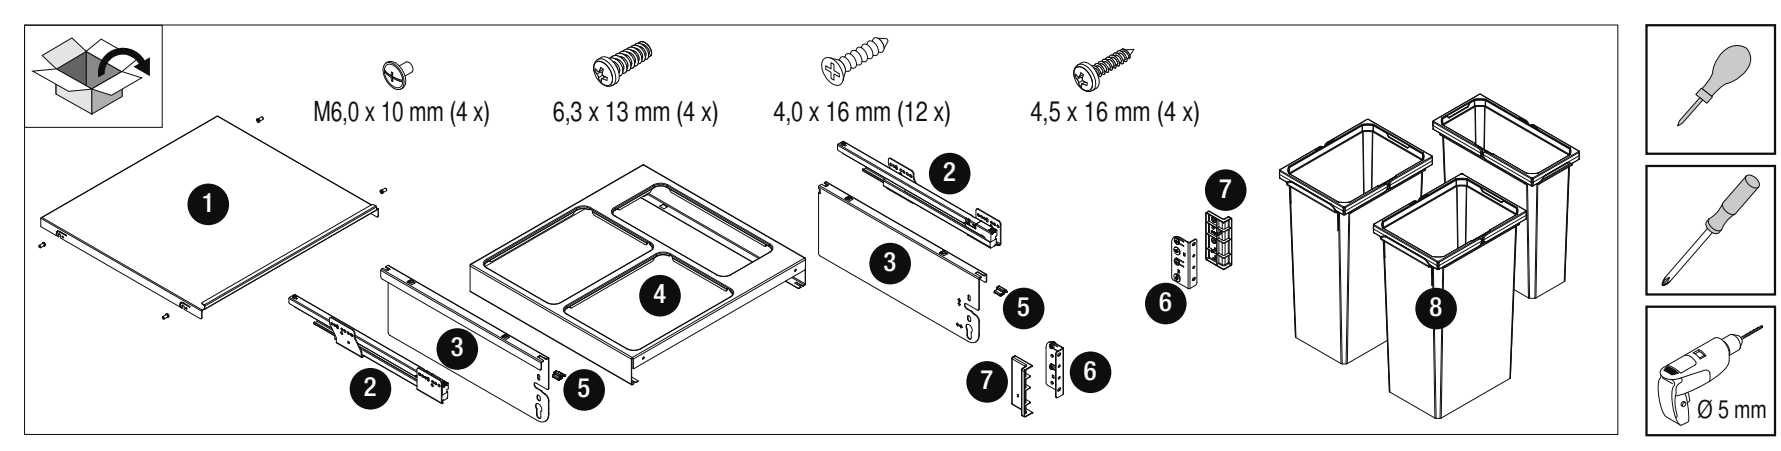

VAUTH SAGEL
04/2017

VS ENVI Space XX 515

400
450
500
600

VAUTH SAGEL
QUALITY
MADE IN GERMANY

Alle Maße sind in mm angegeben. All dimensions are in millimeters.

44010473_04