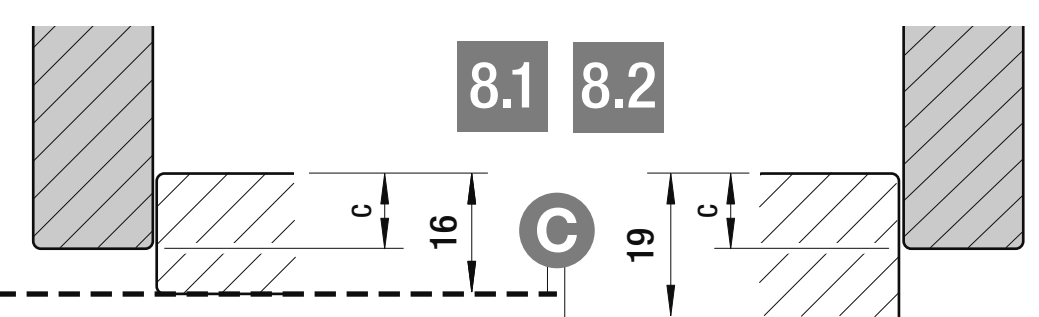

VAUTH SAGEL
04/2017

VS ENVI Space XX 515

400
450
500
600

VAUTH SAGEL
QUALITY
MADE IN GERMANY

Alle Maße sind in mm angegeben. All dimensions are in millimeters.

44010473_04