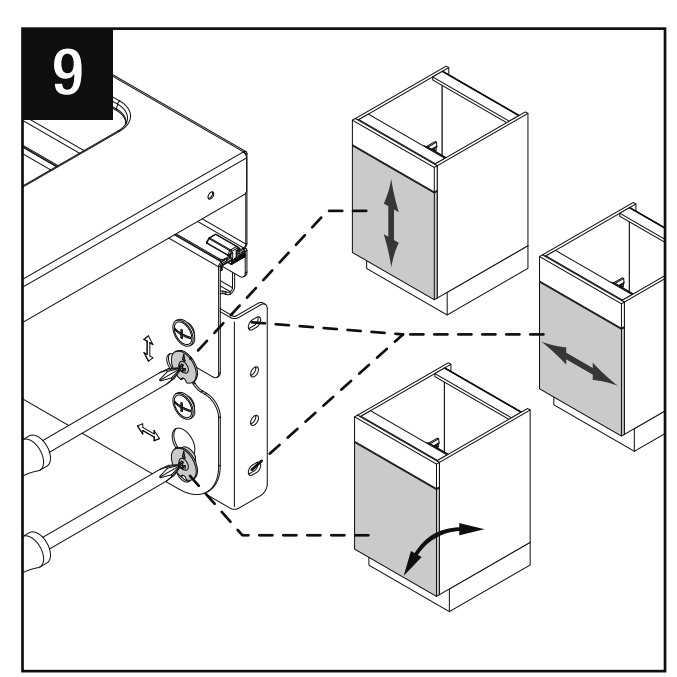

VAUTH SAGEL
04/2017

VS ENVI Space XX 515

400
450
500
600

VAUTH SAGEL
QUALITY
MADE IN GERMANY

Alle Maße sind in mm angegeben. All dimensions are in millimeters.

44010473_04