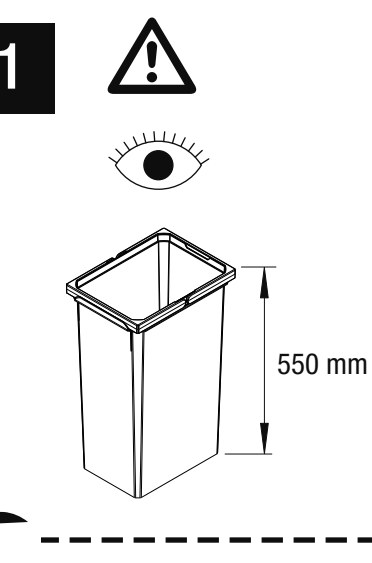

VAUTH SAGEL
04/2017

VS ENVI Space XX 515

400
450
500
600

VAUTH SAGEL
QUALITY
MADE IN GERMANY

Alle Maße sind in mm angegeben. All dimensions are in millimeters.

44010473_04