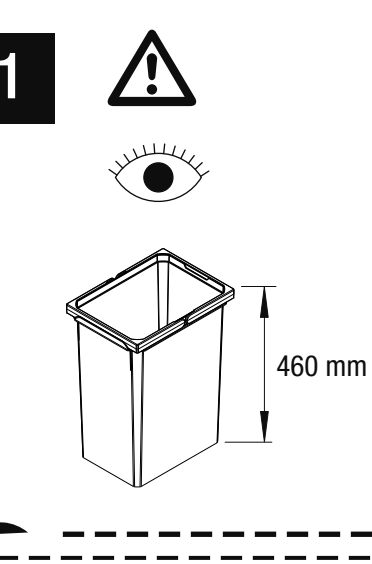

VAUTH SAGEL
04/2017

VS ENVI Space XX 515

400
450
500
600

VAUTH SAGEL
QUALITY
MADE IN GERMANY

Alle Maße sind in mm angegeben. All dimensions are in millimeters.

44010473_04