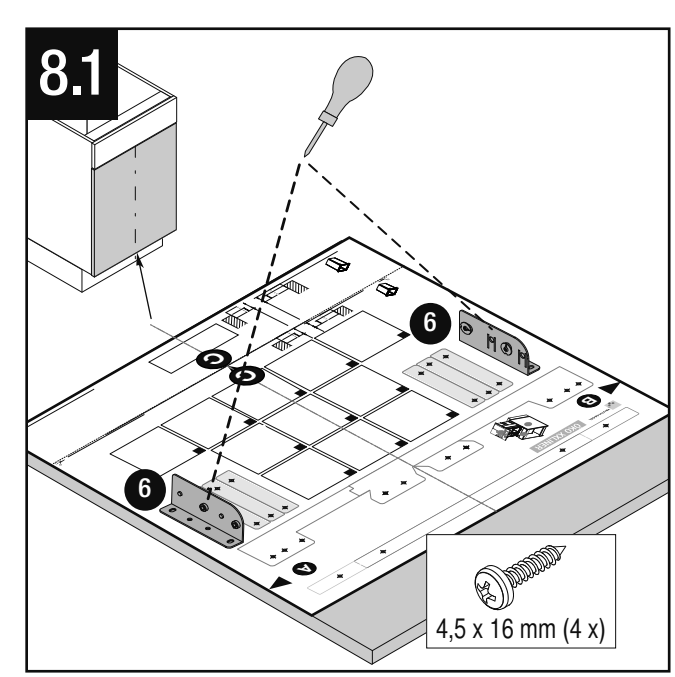

VAUTH SAGEL
04/2017

VS ENVI Space XX 515

400
450
500
600

VAUTH SAGEL
QUALITY
MADE IN GERMANY

Alle Maße sind in mm angegeben. All dimensions are in millimeters.

44010473_04