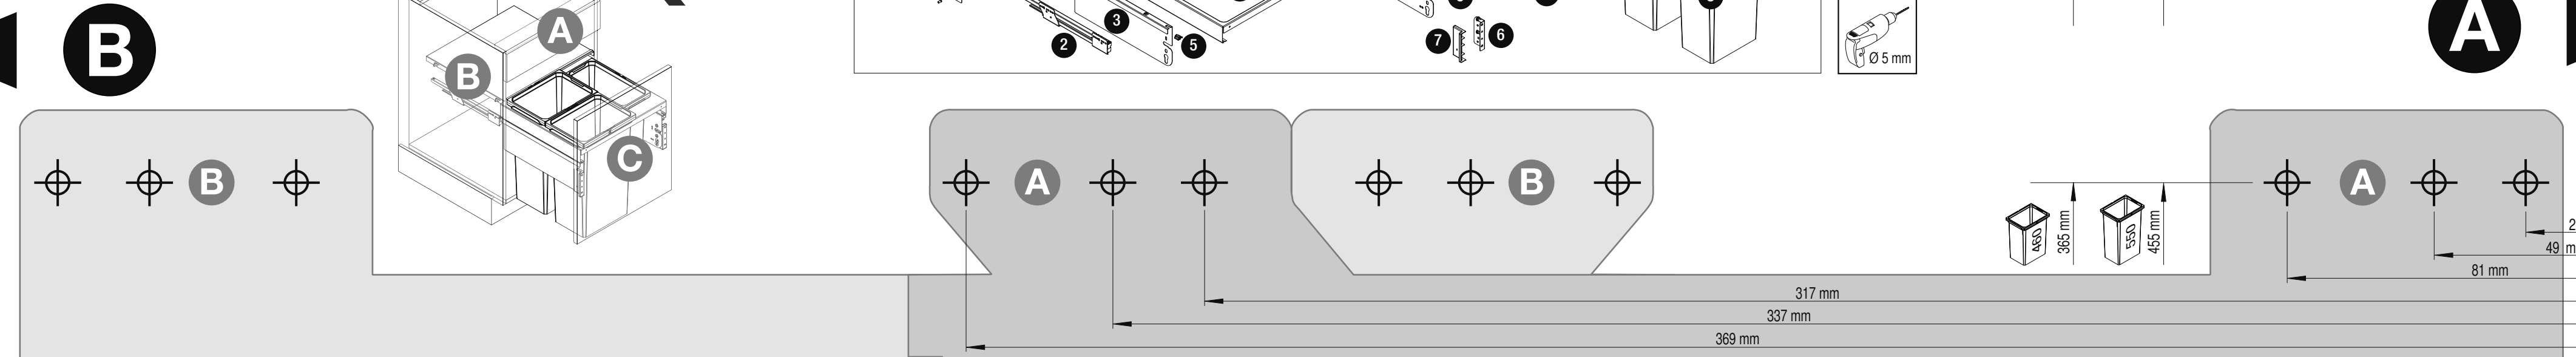

VAUTH SAGEL
04/2017

VS ENVI Space XX 515

400
450
500
600

VAUTH SAGEL
QUALITY
MADE IN GERMANY

Alle Maße sind in mm angegeben. All dimensions are in millimeters.

44010473_04