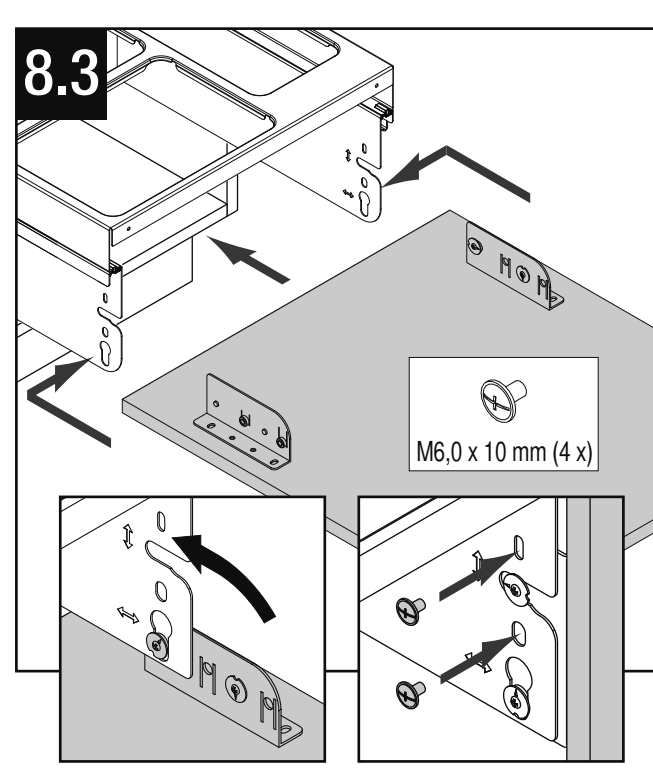

VAUTH SAGEL
04/2017

VS ENVI Space XX 515

400
450
500
600

VAUTH SAGEL
QUALITY
MADE IN GERMANY

Alle Maße sind in mm angegeben. All dimensions are in millimeters.

44010473_04