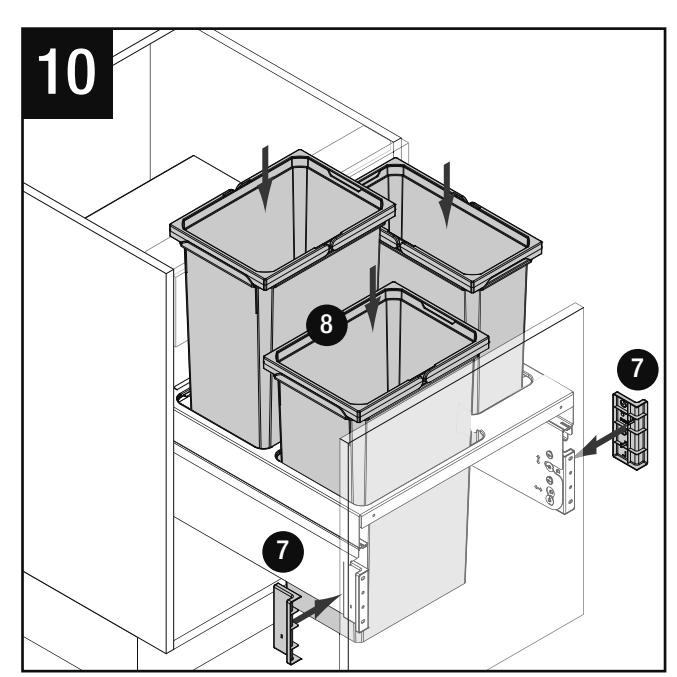

VAUTH SAGEL
04/2017

VS ENVI Space XX 515

400
450
500
600

VAUTH SAGEL
QUALITY
MADE IN GERMANY

Alle Maße sind in mm angegeben. All dimensions are in millimeters.

44010473_04