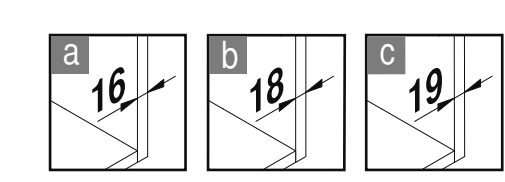

VAUTH SAGEL
04/2017

VS ENVI Space XX 515

400
450
500
600

VAUTH SAGEL
QUALITY
MADE IN GERMANY

Alle Maße sind in mm angegeben. All dimensions are in millimeters.

44010473_04