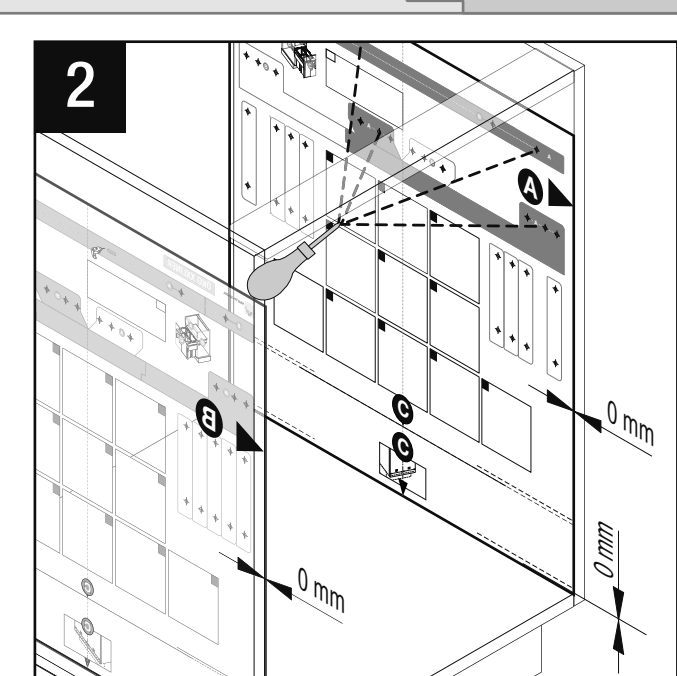

VAUTH SAGEL
04/2017

VS ENVI Space XX 515

400
450
500
600

VAUTH SAGEL
QUALITY
MADE IN GERMANY

Alle Maße sind in mm angegeben. All dimensions are in millimeters.

44010473_04