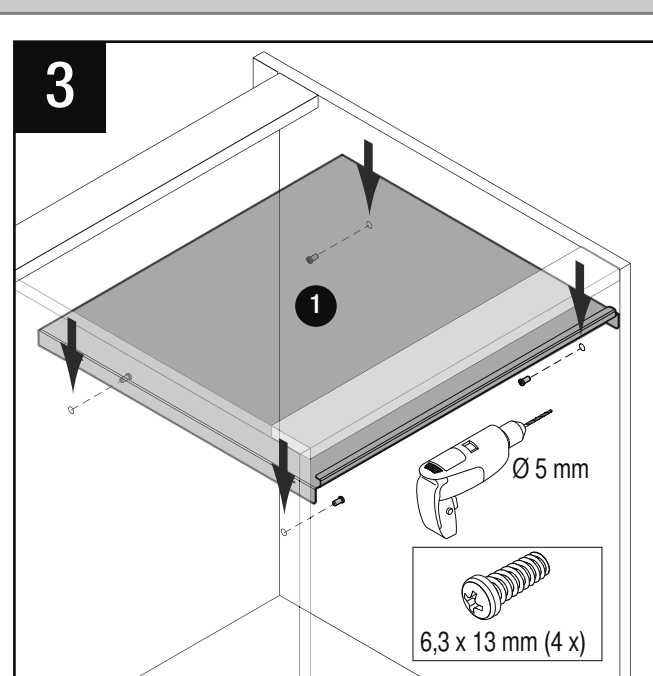

VAUTH SAGEL
04/2017

VS ENVI Space XX 515

400
450
500
600

VAUTH SAGEL
QUALITY
MADE IN GERMANY

Alle Maße sind in mm angegeben. All dimensions are in millimeters.

44010473_04