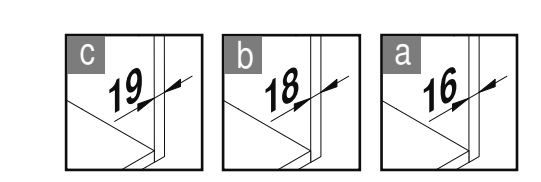

VAUTH SAGEL
04/2017

VS ENVI Space XX 515

400
450
500
600

VAUTH SAGEL
QUALITY
MADE IN GERMANY

Alle Maße sind in mm angegeben. All dimensions are in millimeters.

44010473_04