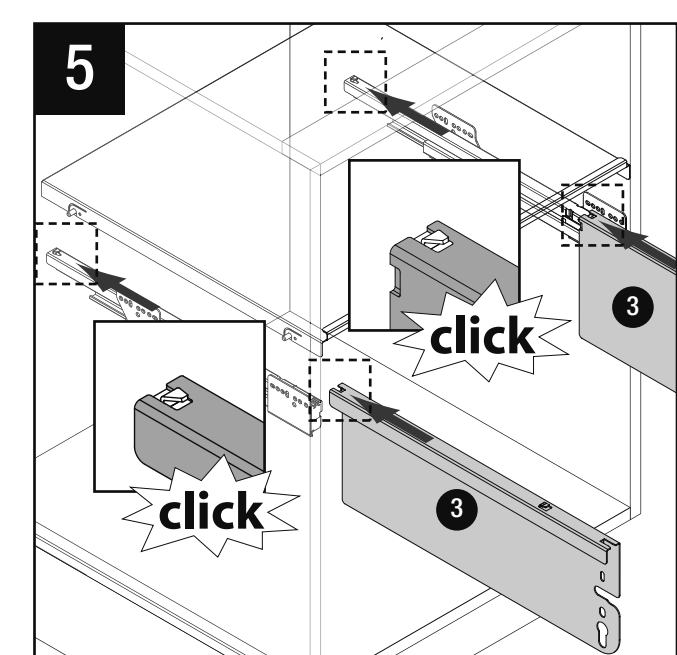

VAUTH SAGEL
04/2017

VS ENVI Space XX 515

400
450
500
600

VAUTH SAGEL
QUALITY
MADE IN GERMANY

Alle Maße sind in mm angegeben. All dimensions are in millimeters.

44010473_04