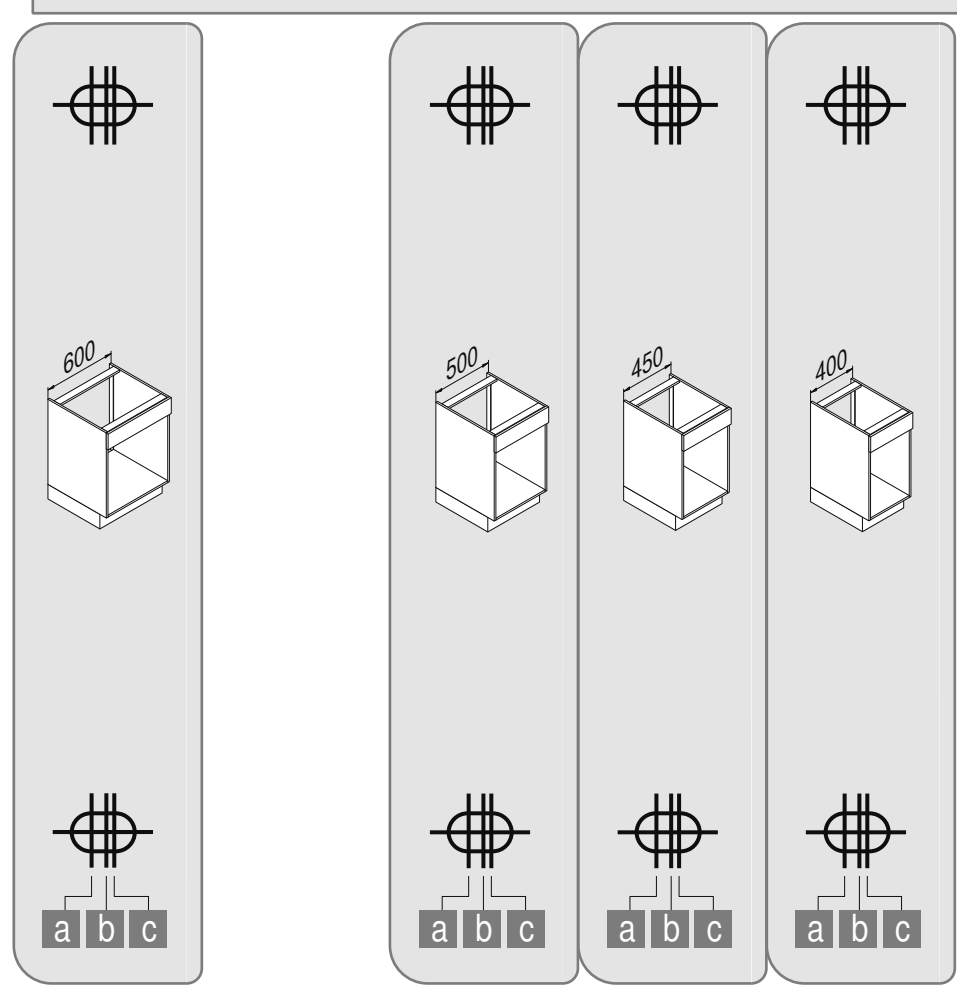

VAUTH SAGEL
04/2017

VS ENVI Space XX 515

400
450
500
600

VAUTH SAGEL
QUALITY
MADE IN GERMANY

Alle Maße sind in mm angegeben. All dimensions are in millimeters.

44010473_04