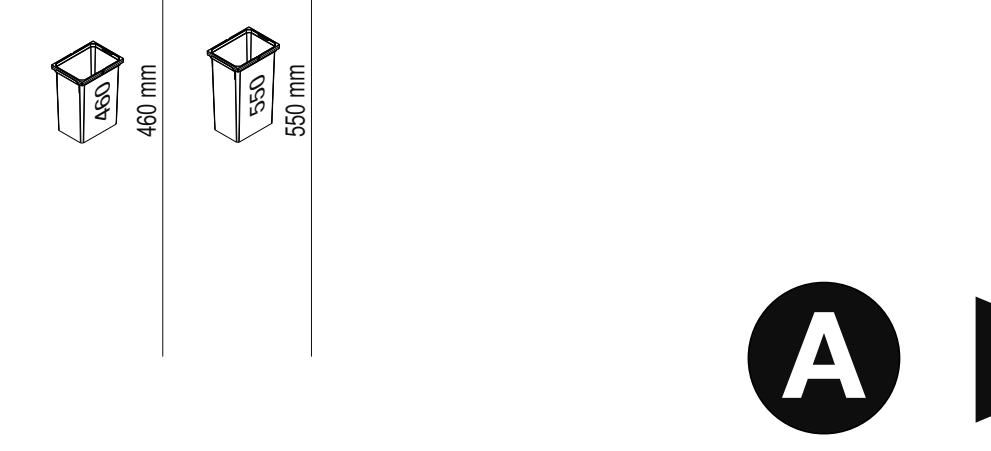

VAUTH SAGEL
04/2017

VS ENVI Space XX 515

400
450
500
600

VAUTH SAGEL
QUALITY
MADE IN GERMANY

Alle Maße sind in mm angegeben. All dimensions are in millimeters.

44010473_04