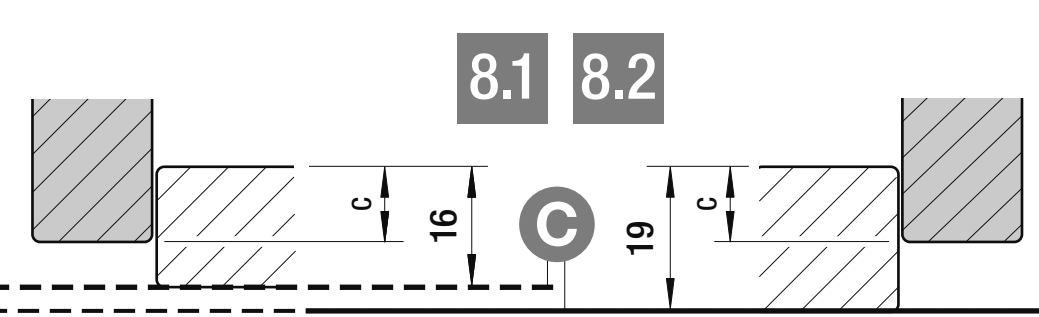

VAUTH SAGEL
04/2017

VS ENVI Space XX 515

400
450
500
600

VAUTH SAGEL
QUALITY
MADE IN GERMANY

Alle Maße sind in mm angegeben. All dimensions are in millimeters.

44010473_04