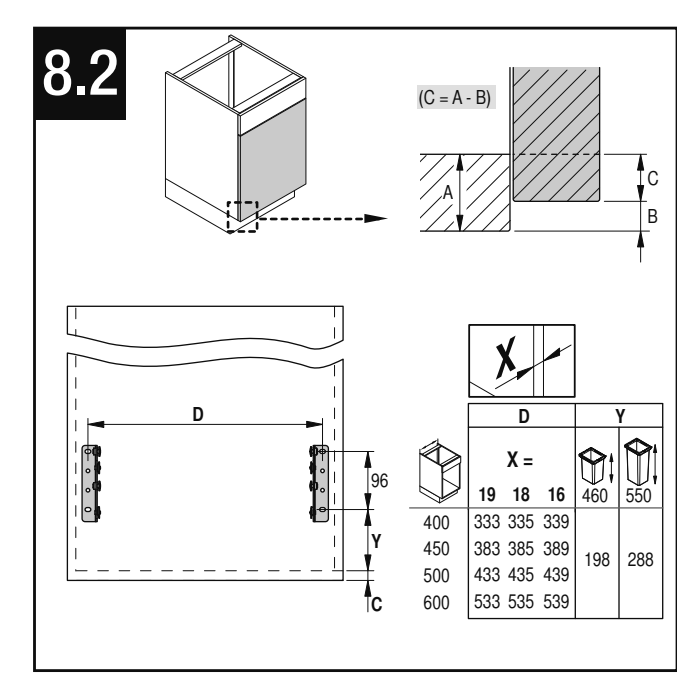

VAUTH SAGEL
04/2017

VS ENVI Space XX 515

400
450
500
600

VAUTH SAGEL
QUALITY
MADE IN GERMANY

Alle Maße sind in mm angegeben. All dimensions are in millimeters.

44010473_04