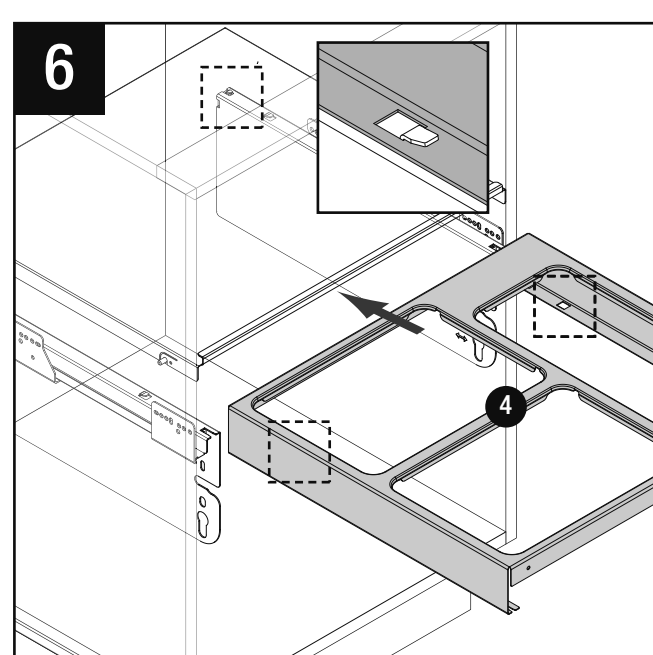

VAUTH SAGEL
04/2017

VS ENVI Space XX 515

400
450
500
600

VAUTH SAGEL
QUALITY
MADE IN GERMANY

Alle Maße sind in mm angegeben. All dimensions are in millimeters.

44010473_04