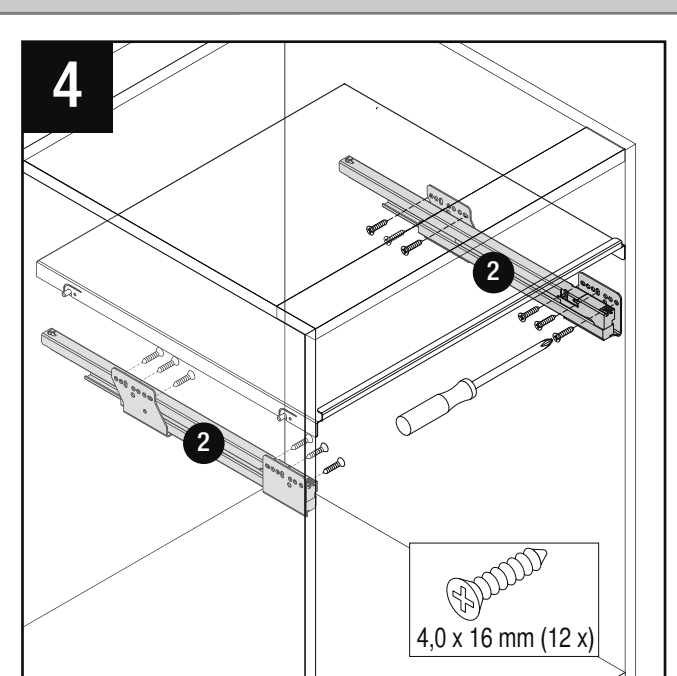

VAUTH SAGEL
04/2017

VS ENVI Space XX 515

400
450
500
600

VAUTH SAGEL
QUALITY
MADE IN GERMANY

Alle Maße sind in mm angegeben. All dimensions are in millimeters.

44010473_04