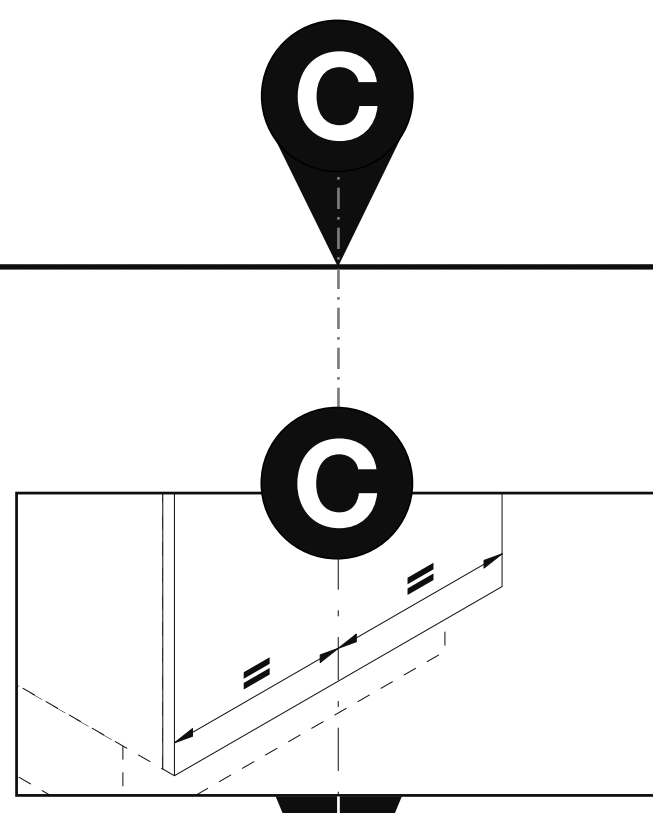

VAUTH SAGEL
04/2017

VS ENVI Space XX 515

400
450
500
600

VAUTH SAGEL
QUALITY
MADE IN GERMANY

Alle Maße sind in mm angegeben. All dimensions are in millimeters.

44010473_04