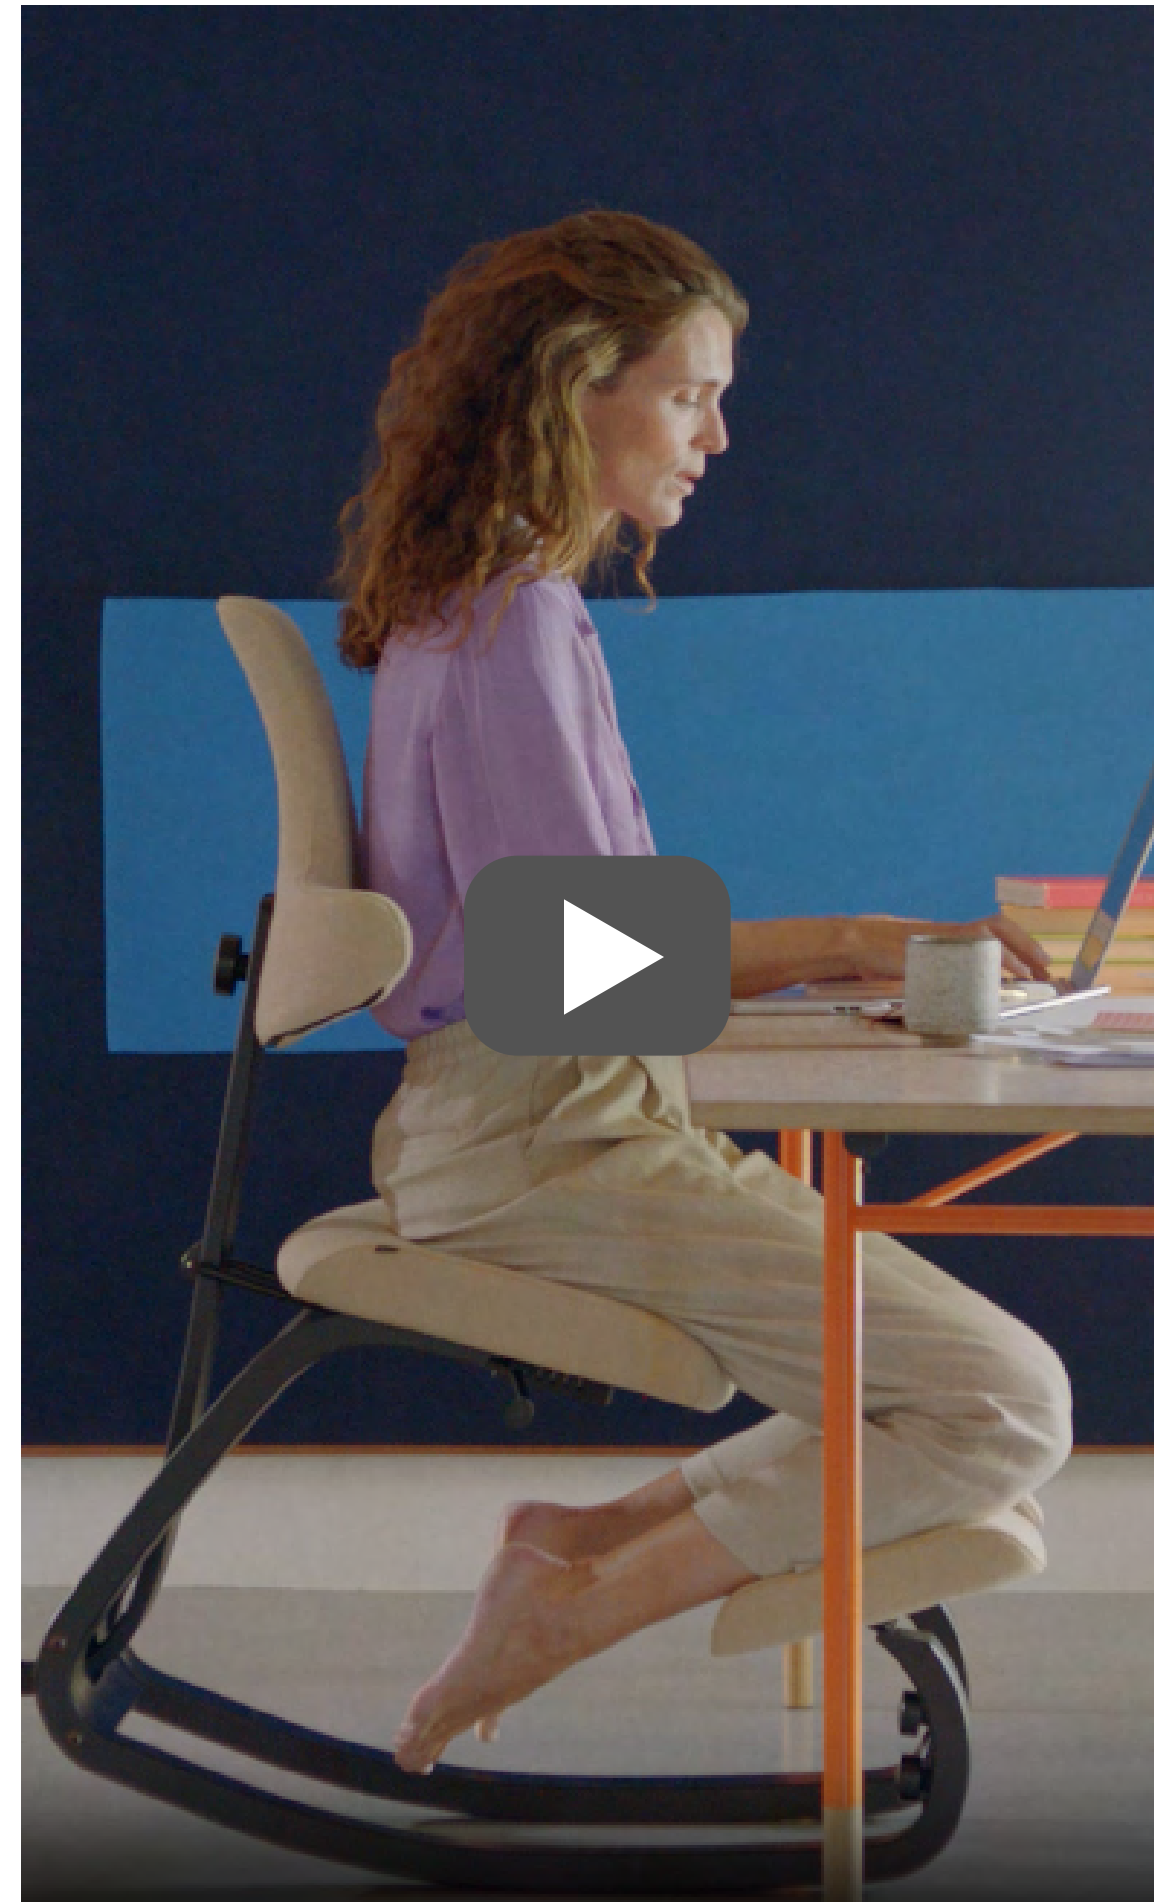

Home video

A short video positioning Thatsit™ as an ultimate home office chair. 15 seconds long and available in two formats, the video is optimized for sharing on Instagram and Facebook.

→ [View and download the film here](#)

4:5