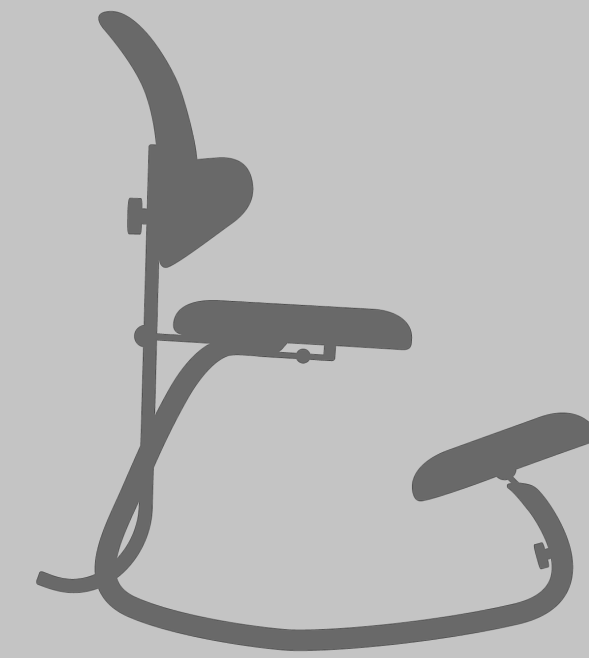

01

The chair

Thatsit™ is an advancement of the iconic Variable™. It is an ideal work chair for either the home or the office and is designed for seamless transitions between different positions.

Thatsit™ with a black lacquered ash base.

With its concave backrest and curved wooden runners, Thatsit™ creates balance in all postures. Offering support when leaning back, and shin support when working at a table in front of you. Adjustable features allows you to find the setting that best supports you.

→ [View and download the film here](#)

4:5

9:16

06

Specifications

Thatsit™

Chair dimensions

Chair	56 x 92 x 93-103 cm (WDH)
Seat height	51 cm
Weight	13.6 kg