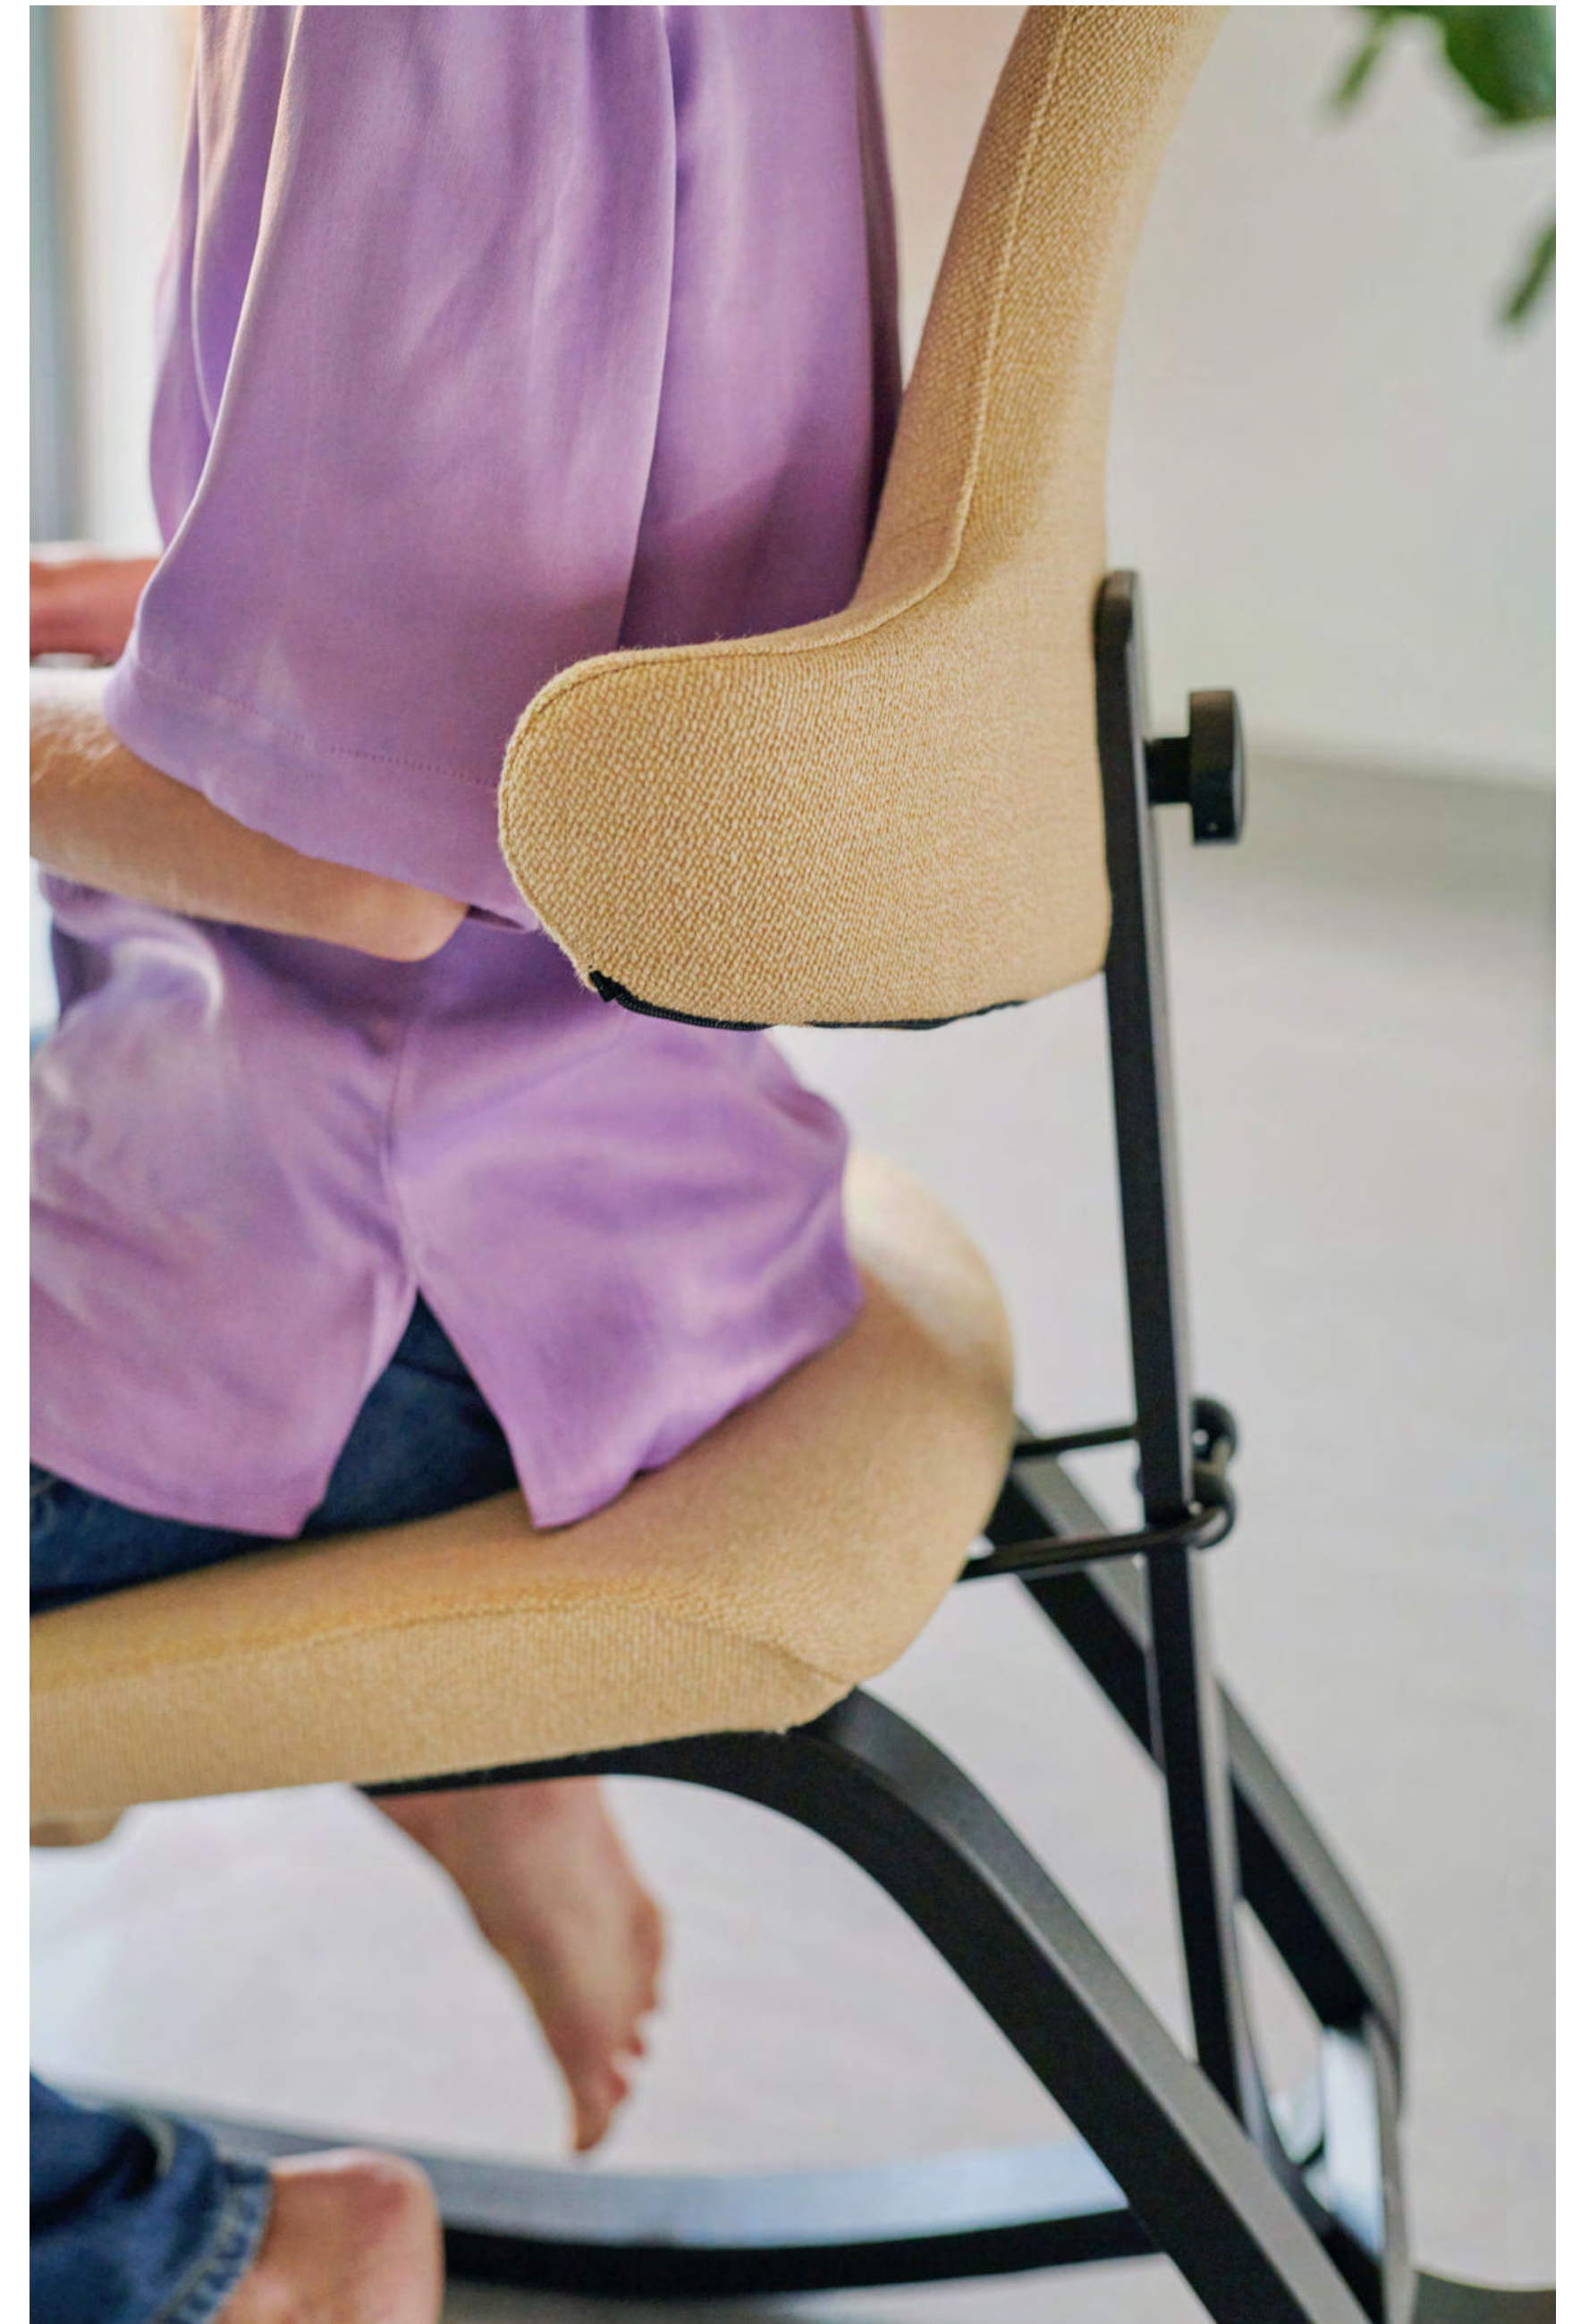

Home images

Inspirational images of Thatsit™ in a range of beautiful home settings.

→ [Access the files here](#)