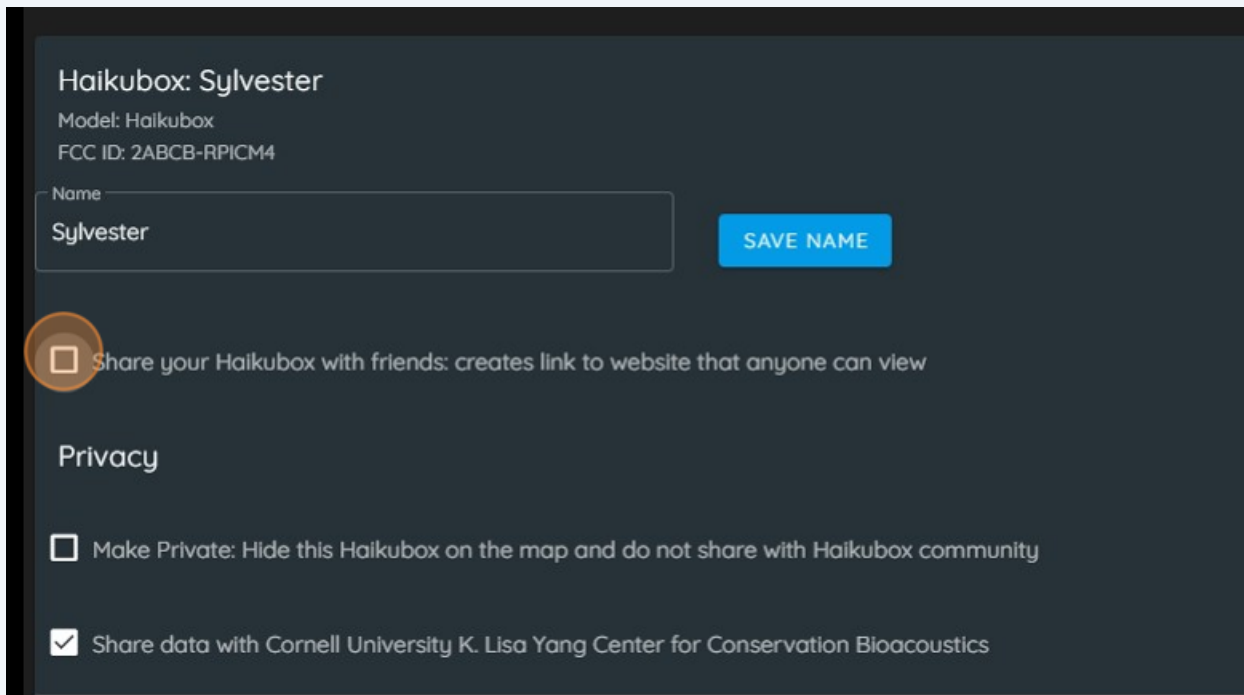

Share Bird Feed

Follow these steps to create a unique website URL which allows friends and family to see your birds identified by Haikubox.

1 Navigate to <https://listen.haikubox.com/#/haikubox>

2 Click on the Account icon at the top right of your screen.

3 Click the checkbox to generate your unique website URL.

4 Click "COPY"

5 In a new browser tab, paste the URL and click Enter

6 This is the view your friends and family can view. Share the link with them so they can see your birds!