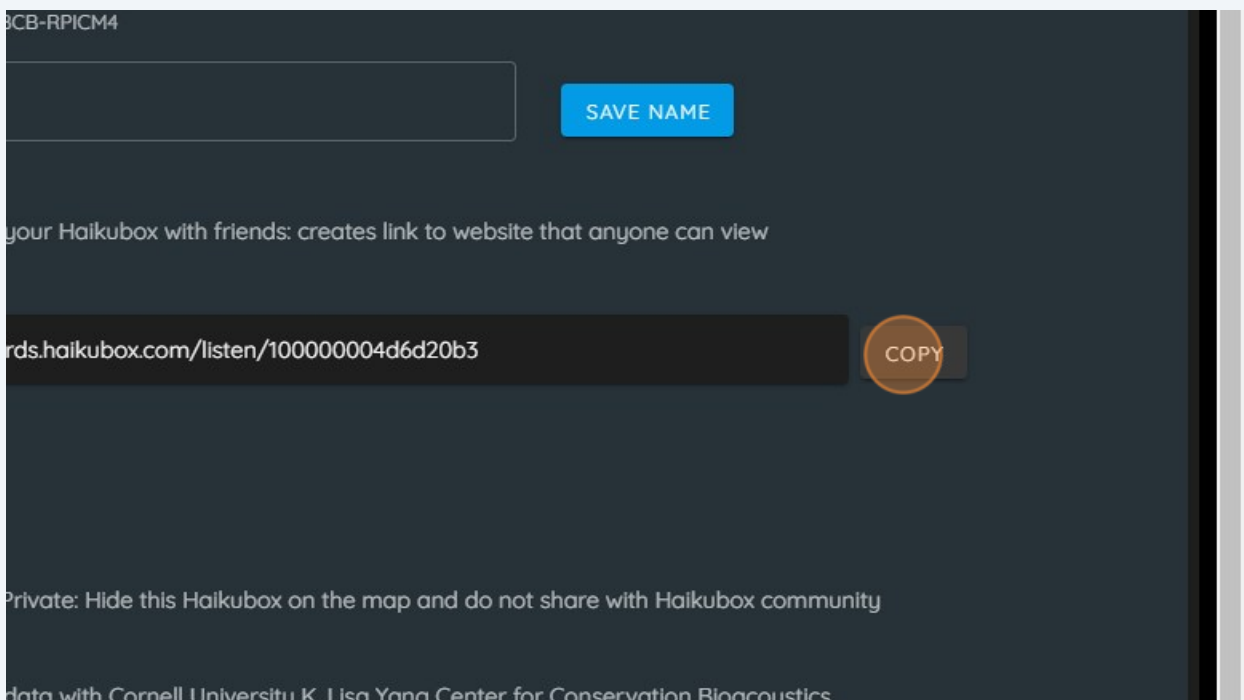

Share Bird Feed

Follow these steps to create a unique website URL which allows friends and family to see your birds identified by Haikubox.

1 Navigate to <https://listen.haikubox.com/#/haikubox>

2 Click on the Account icon at the top right of your screen.

3 Click the checkbox to generate your unique website URL.

4 Click "COPY"

5 In a new browser tab, paste the URL and click Enter

6 This is the view your friends and family can view. Share the link with them so they can see your birds!