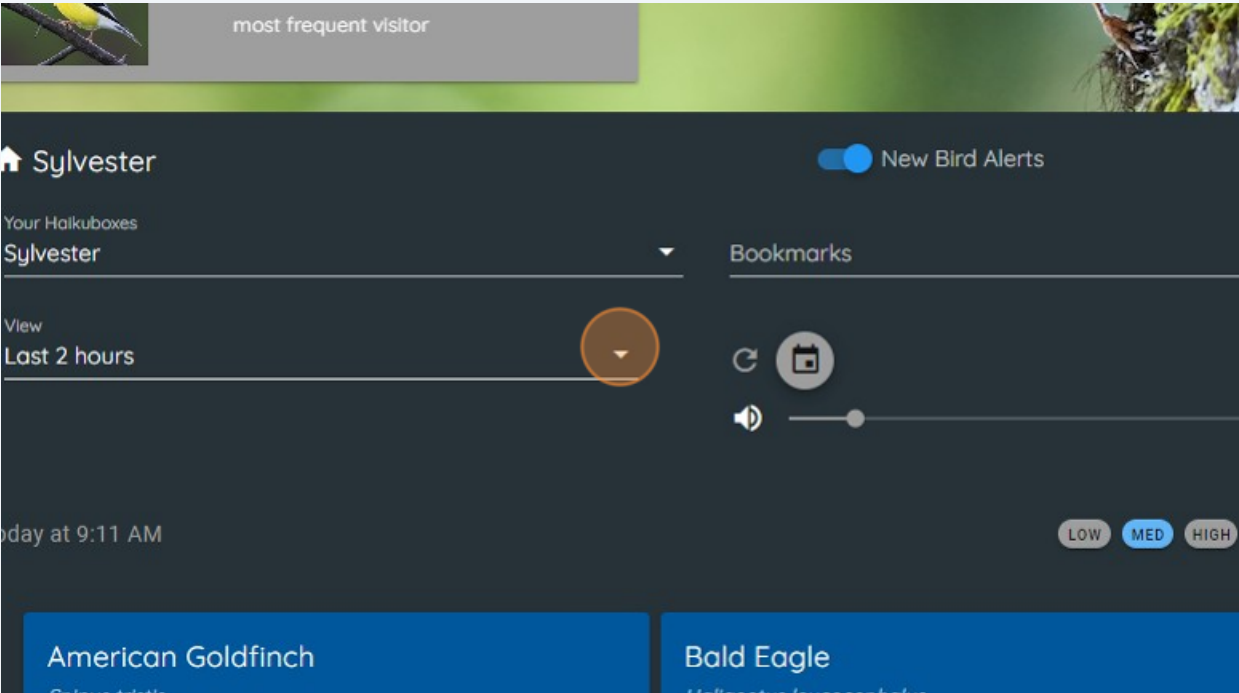

Access and play songs from Haikubox for previous day

You can view a summary of birds identified by your Haikubox yesterday.

- 1 Navigate to <https://listen.haikubox.com/#/haikubox>

- 2 Click on the dropdown list under "View"

3 Click "Yesterday"