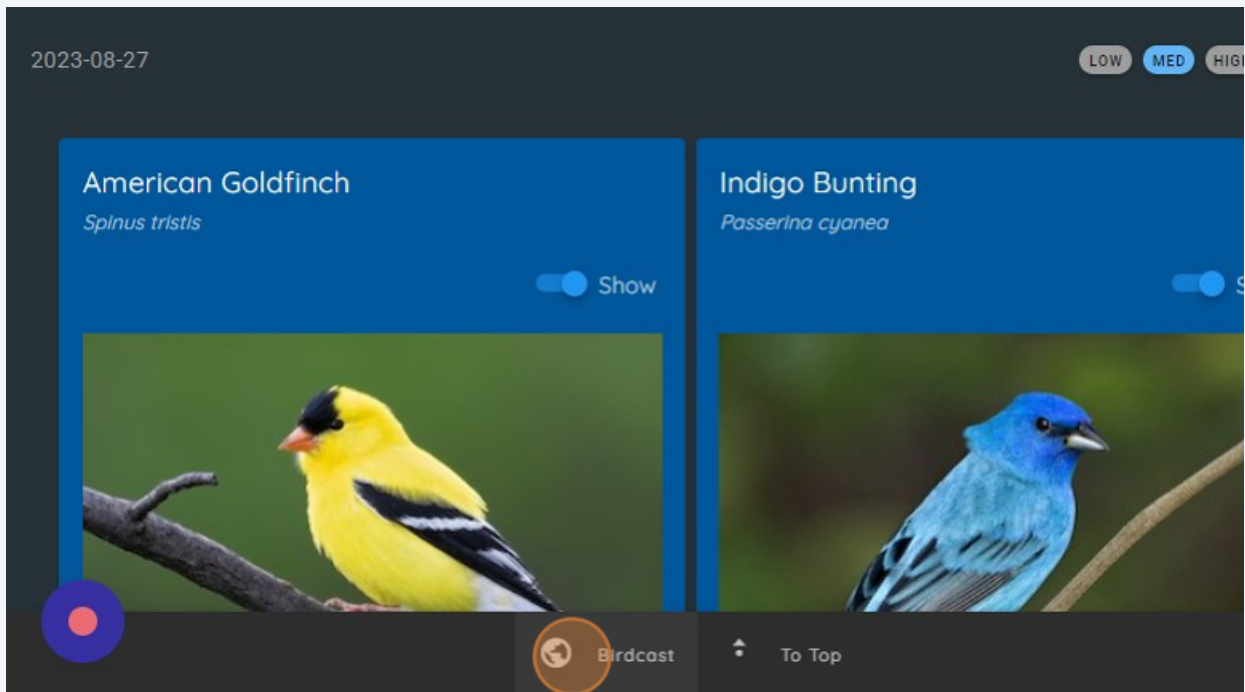

# Bird Migration in Your Area

During spring and autumn migration seasons, you can view migration statistics for your area including the number of birds that crossed the previous evening, their flight direction, speed and altitude, plus the most likely bird species.

- 1 In the Haikubox app or Listen website, click "Birdcast" at the bottom of the page.

2 The Birdcast Migration Dashboard will open for your location.

3 Scroll down to see some of the most likely migrating birds.