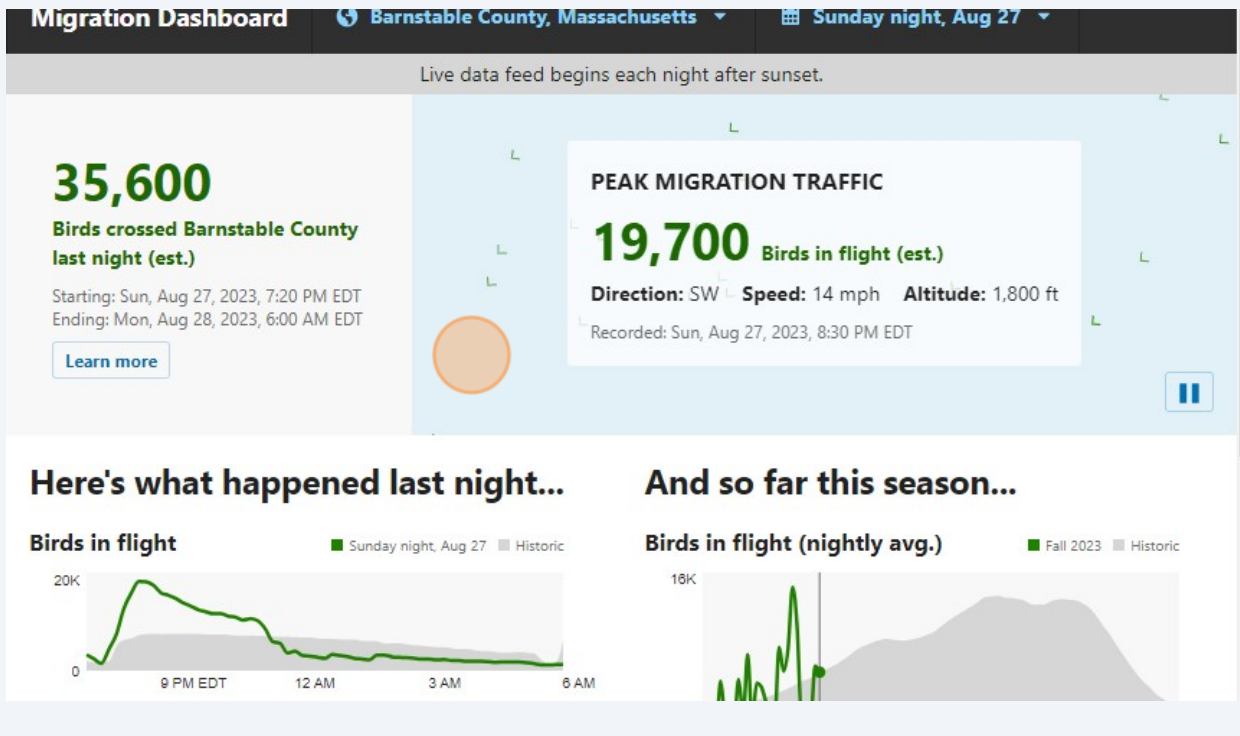

# Bird Migration in Your Area

During spring and autumn migration seasons, you can view migration statistics for your area including the number of birds that crossed the previous evening, their flight direction, speed and altitude, plus the most likely bird species.

- 1 In the Haikubox app or Listen website, click "Birdcast" at the bottom of the page.

2 The Birdcast Migration Dashboard will open for your location.

3 Scroll down to see some of the most likely migrating birds.