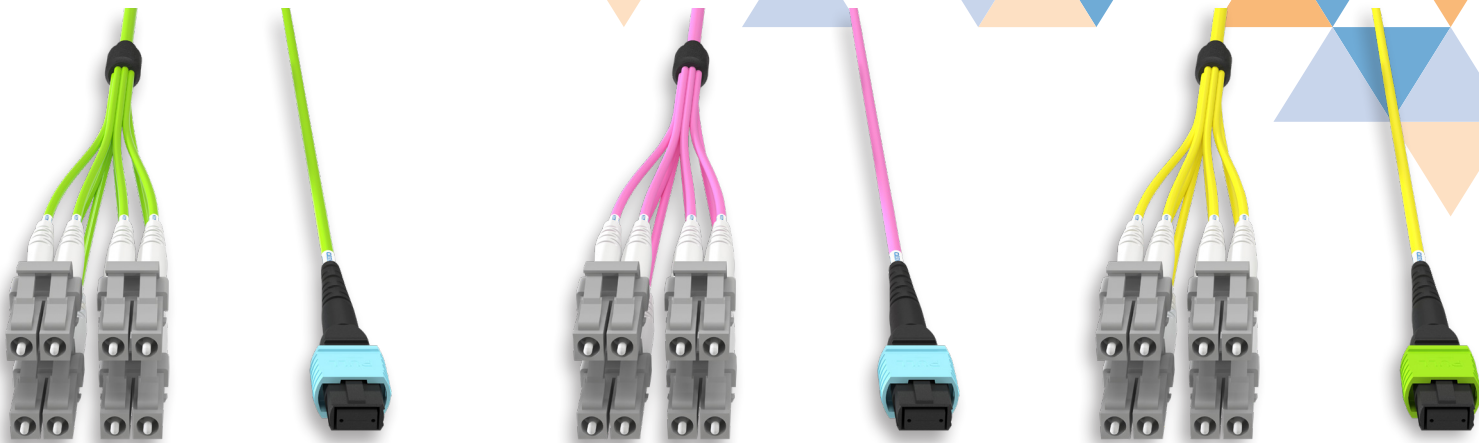

MPO (MTP) Fibre Cables

FEATURES

Atomic Range of MPO Fibre Cables

- Huge UK stocks
- Low-Smoke Zero Halogen (LSZH/LSOH)
- Suitable for installation into any public sector installation
- Independently tested by a third-party organisation

MPO to MPO Trunk Cable

OPTIONS

CONNECTOR A	CONNECTOR B	FIBRE TYPE	FIBRE COUNT	CPR RATING	POLARITY	CORD LENGTH
MPO 12 FIBRE FEMALE (NO PINS)	MPO 12 FIBRE FEMALE (NO PINS)	OM3 50/125	12	B2ca	METHOD A	1M - 50M
MPO 12 FIBRE MALE (PINNED)	MPO 12 FIBRE MALE (PINNED)	OM4 50/125	24	Eca	METHOD B	
MPO 24 FIBRE FEMALE (NO PINS)	MPO 24 FIBRE FEMALE (NO PINS)	OM5 WBMM 50/125	UP TO 144		METHOD C	
MPO 24 FIBRE MALE (PINNED)	MPO 24 FIBRE MALE (PINNED)	OS2 9/125				

MPO to LC Conversion Cable

OPTIONS

CONNECTOR A	CONNECTOR B	FIBRE TYPE	FIBRE COUNT	CPR RATING	POLARITY	CORD LENGTH
MPO 8 FIBRE FEMALE (NO PINS)	4 XDUPLEX LC - UPC	OM3 50/125	8	B2ca	TYPE A STRAIGHT	1M - 50M
MPO 8 FIBRE MALE (PINNED)		OM4 50/125	12	Eca	TYPE A FLIPPED	
MPO 12 FIBRE FEMALE (NO PINS)		OM5 WBMM 50/125	24		TYPE NEUTRAL STRAIGHT	
MPO 12 FIBRE MALE (PINNED)		OS2 9/125	UP TO 144		TYPE NEUTRAL FLIPPED	
MPO 24 FIBRE FEMALE (NO PINS)						
MPO 24 FIBRE MALE (PINNED)