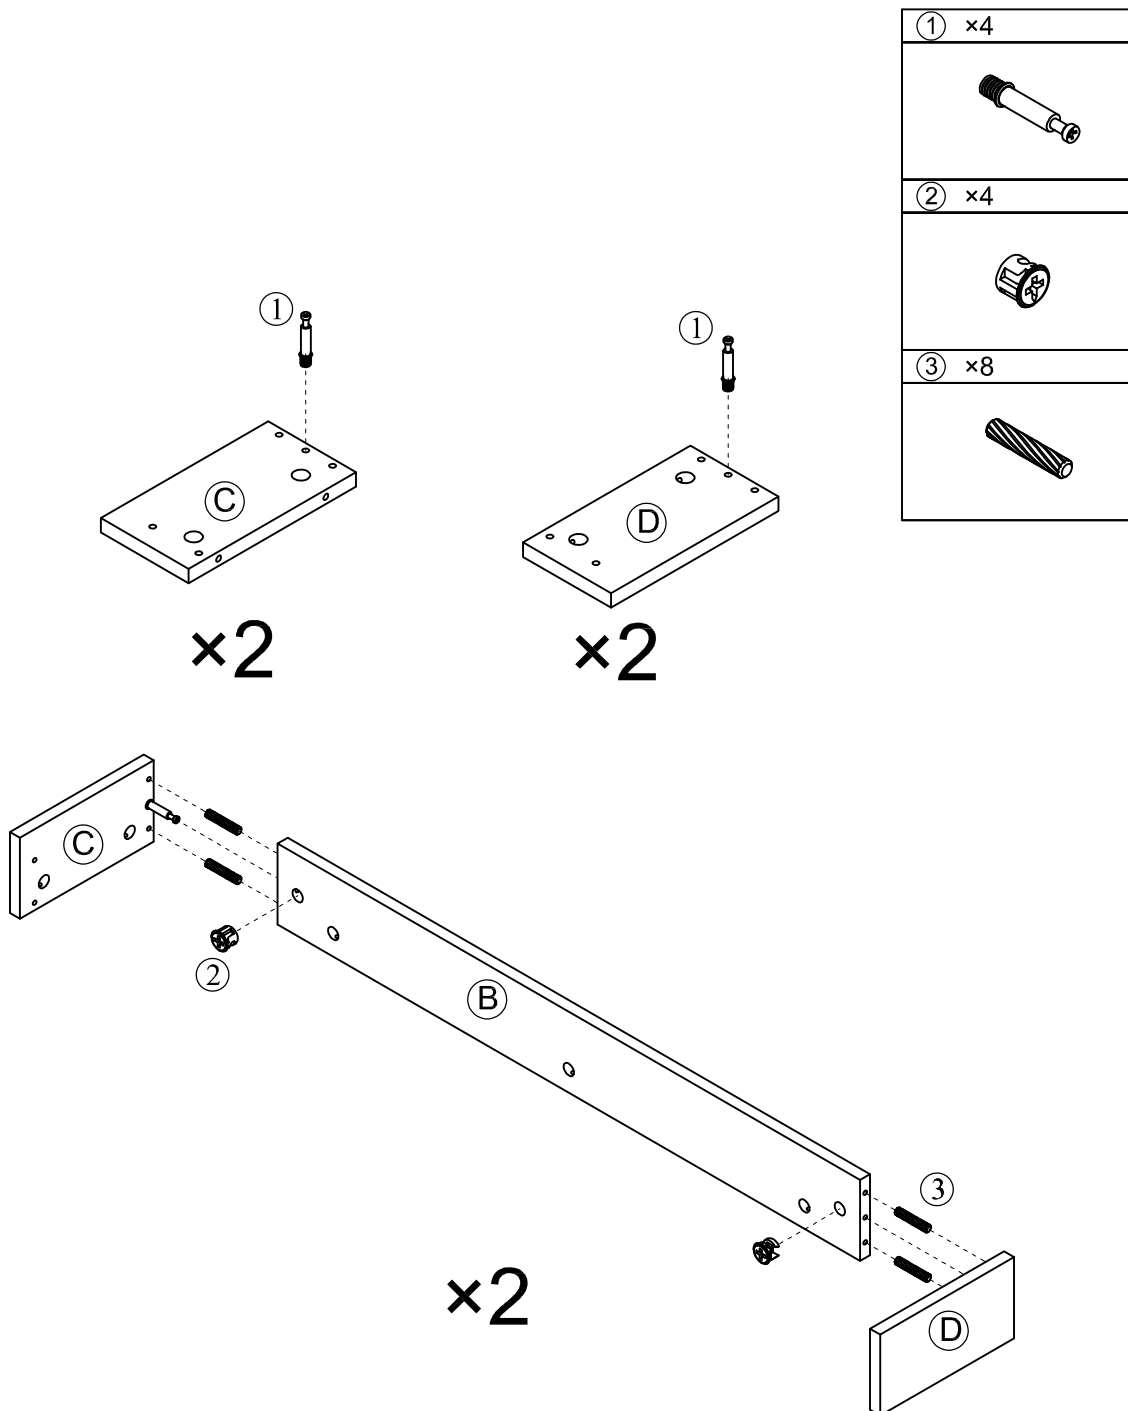

Product Name:	Oak Finish MDF Wood Black Metal Dining Table
SKU #:	WHIF1634

Step 2