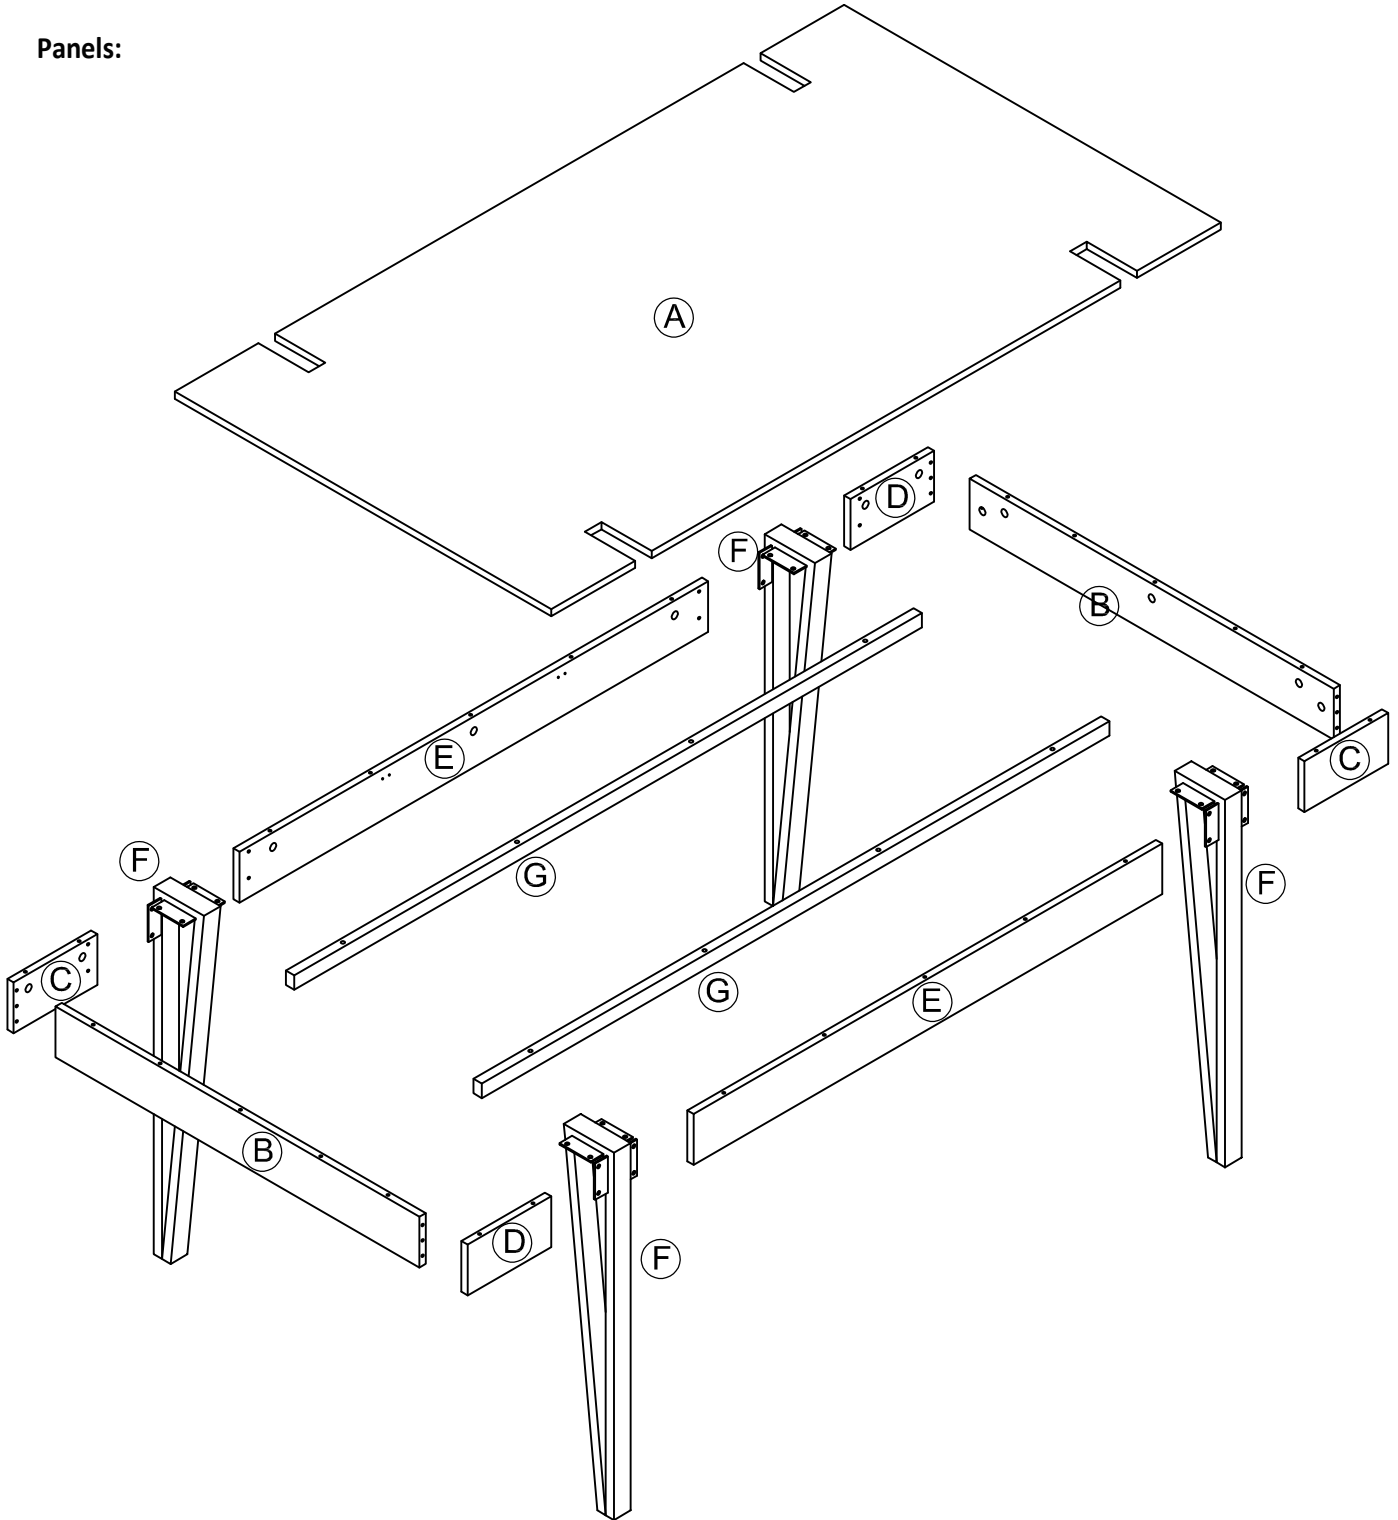

Hardware:

① ×24	② ×24	③ ×16	④ ×1	⑤ ×4	⑥ ×16
					
⑦ ×8	⑧ ×8	⑨ ×32			
					

Tools required for assembly: Philips screwdriver and Flathead Screwdriver (if using power tools, use with care)

Product Name:	Oak Finish MDF Wood Black Metal Dining Table
SKU #:	WHIF1634

Panels:

Product Name:	Oak Finish MDF Wood Black Metal Dining Table
SKU #:	WHIF1634

Step 1

Make sure the pins are installed correctly as shown with the “check mark” below:

Below shows how the pins are used to assemble the panels together.