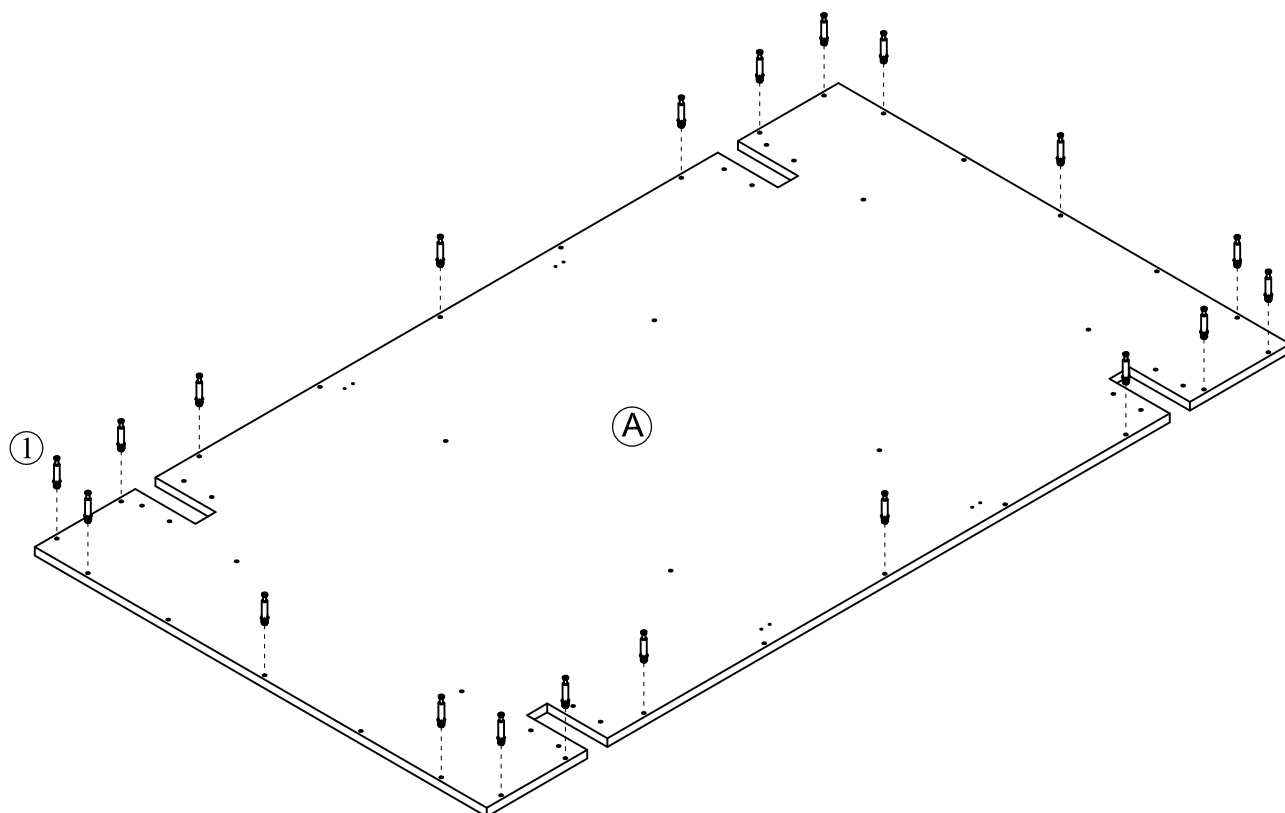

Please save this manual for future reference.

Product Name:	Oak Finish MDF Wood Black Metal Dining Table
SKU #:	WHIF1634

Step 3