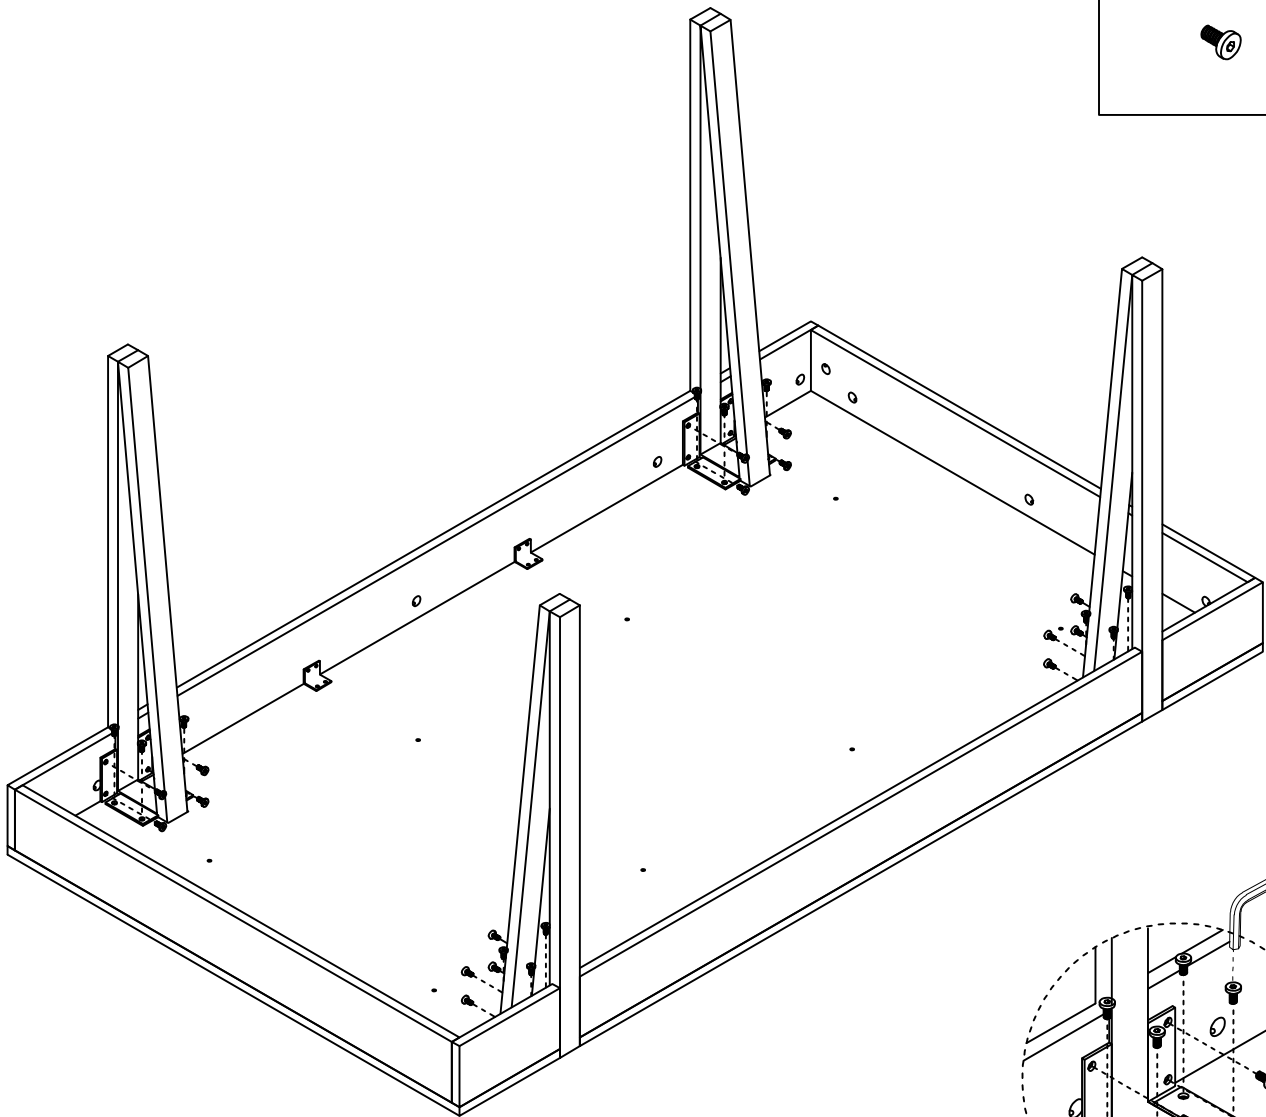

Step 6

④ ×1

⑨ ×32

Please save this manual for future reference.

Product Name:	Oak Finish MDF Wood Black Metal Dining Table
SKU #:	WHIF1634

Step 7

④ ×1	⑦ ×8
	
	⑧ ×8
	

Please save this manual for future reference.