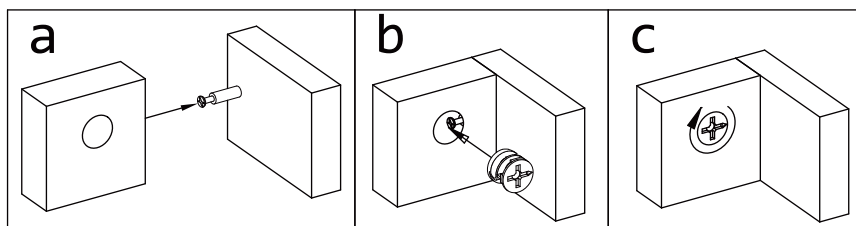

Panels:

Product Name:	Oak Finish MDF Wood Black Metal Dining Table
SKU #:	WHIF1634

Step 1

Make sure the pins are installed correctly as shown with the “check mark” below:

Below shows how the pins are used to assemble the panels together.