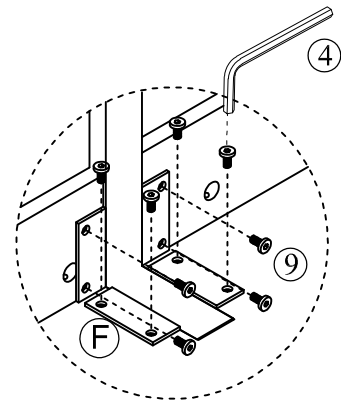

Step 6

④ ×1

⑨ ×32

Please save this manual for future reference.

Product Name:	Oak Finish MDF Wood Black Metal Dining Table
SKU #:	WHIF1634

Step 7

④ ×1	⑦ ×8
	
	⑧ ×8
	

Please save this manual for future reference.