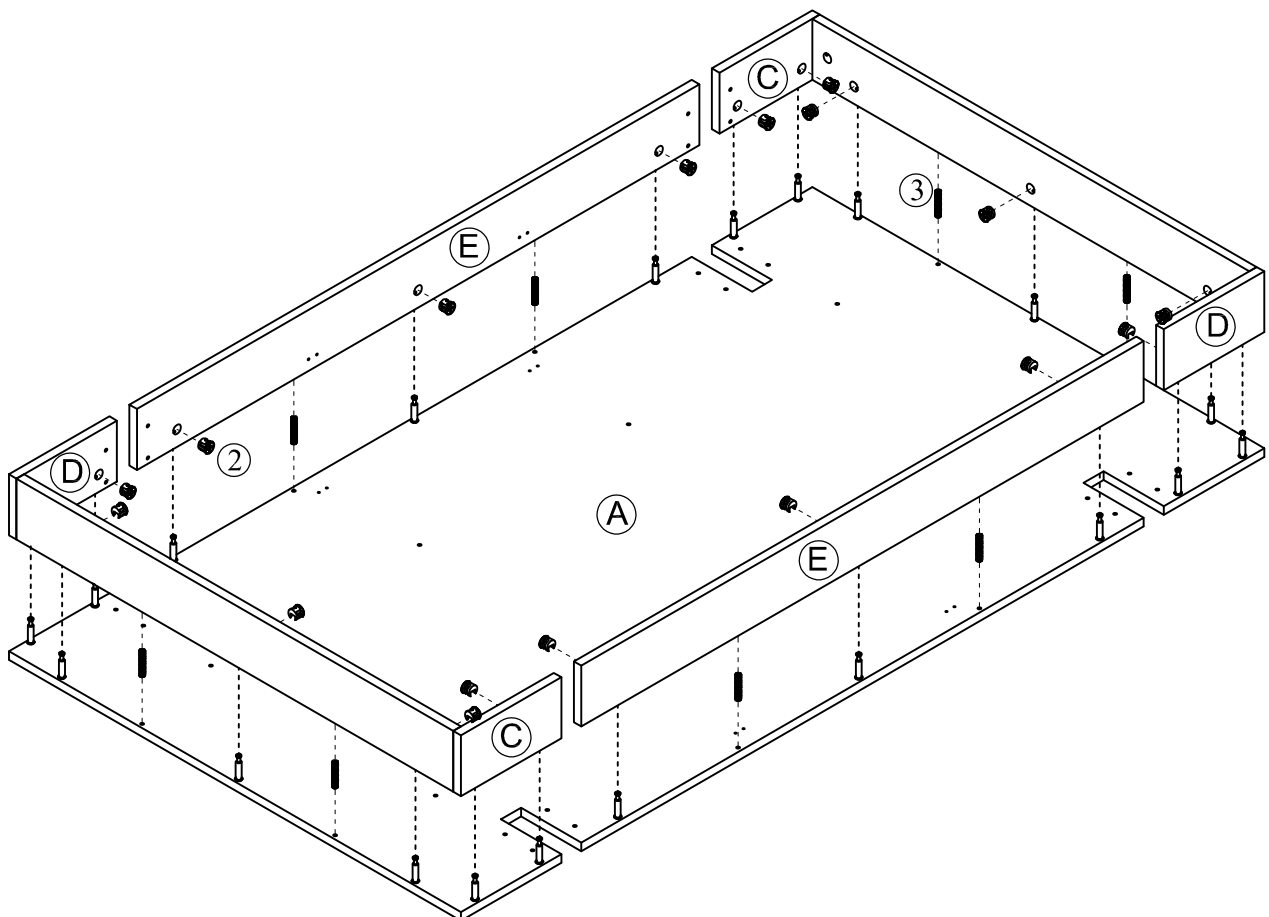

Product Name:	Oak Finish MDF Wood Black Metal Dining Table
SKU #:	WHIF1634

Step 4