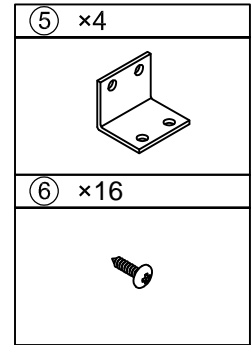

Product Name:	Oak Finish MDF Wood Black Metal Dining Table
SKU #:	WHIF1634

Step 5