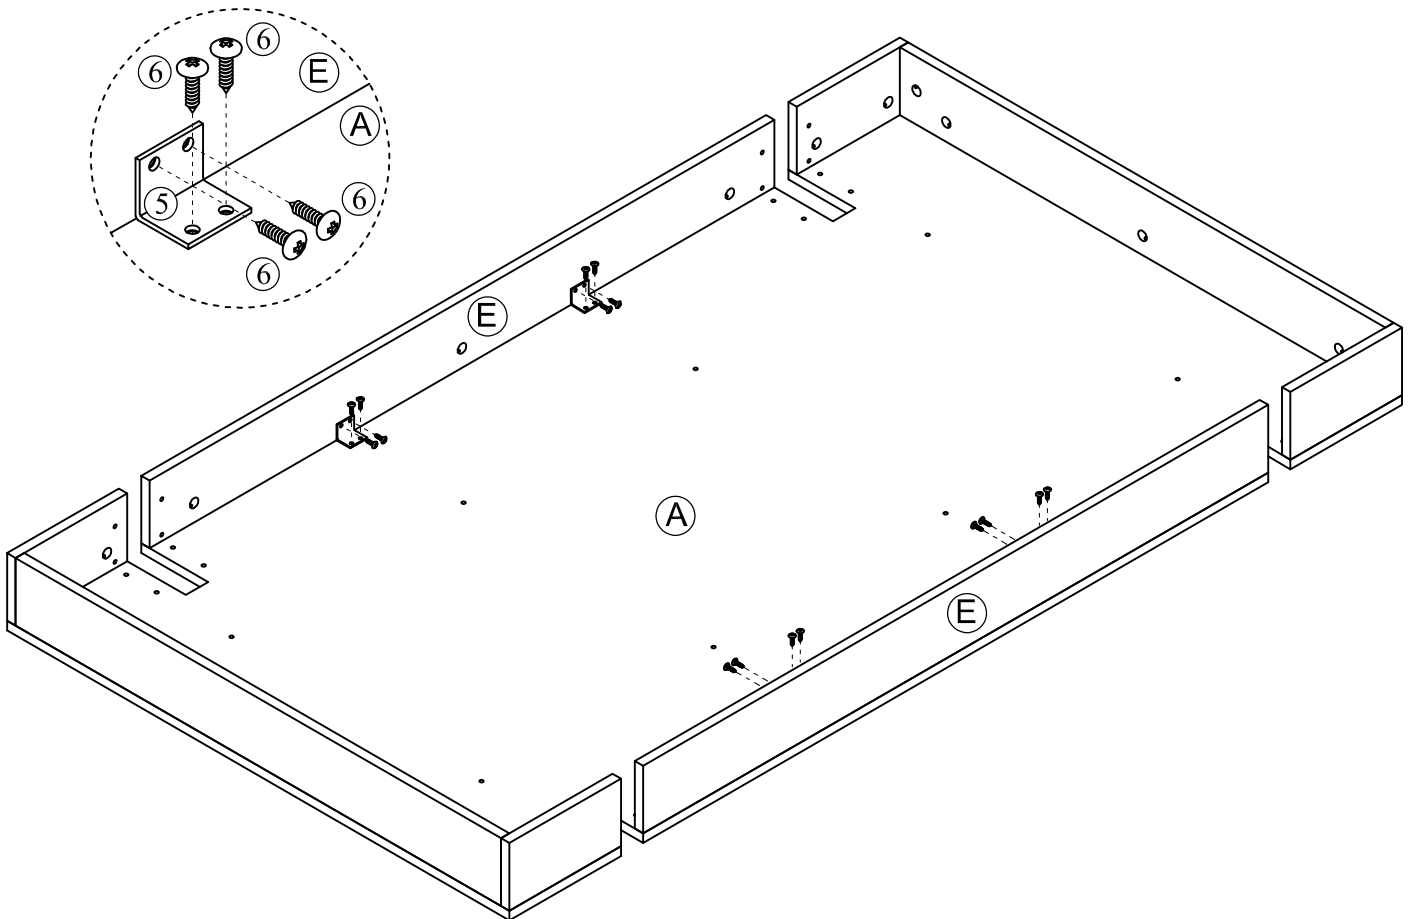

Product Name:	Oak Finish MDF Wood Black Metal Dining Table
SKU #:	WHIF1634

Step 5