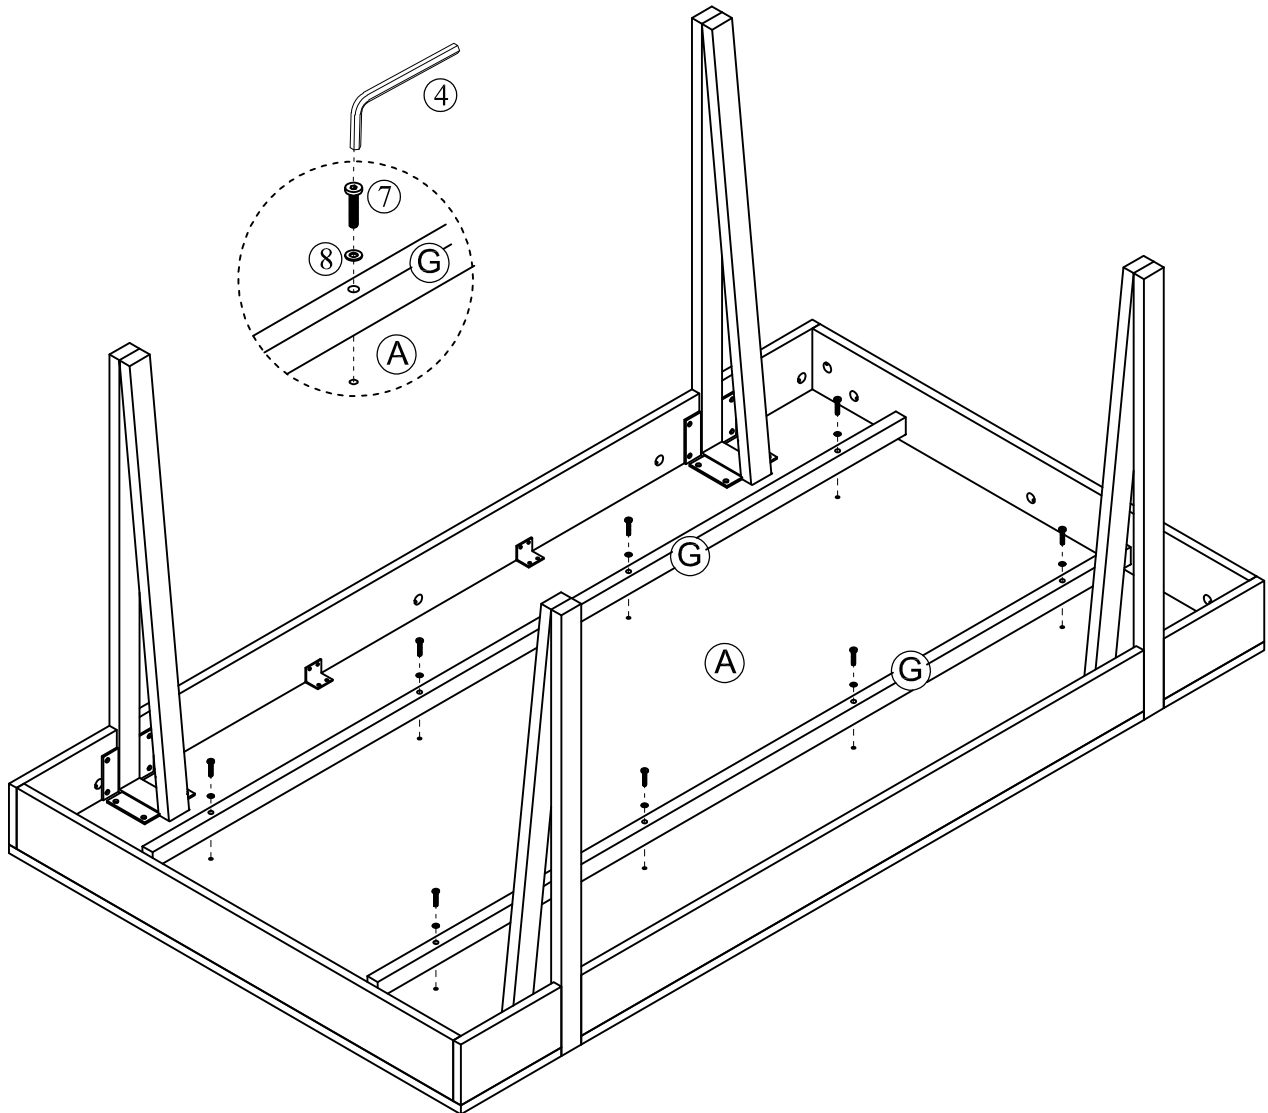

Step 6

④ ×1

⑨ ×32

Please save this manual for future reference.

Product Name:	Oak Finish MDF Wood Black Metal Dining Table
SKU #:	WHIF1634

Step 7

④ ×1	⑦ ×8
	
	⑧ ×8
	

Please save this manual for future reference.