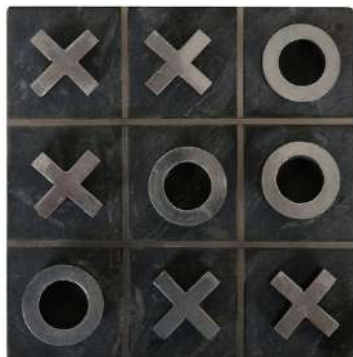

MANOR HOUSE

Decor • Lifestyle

TIC TAC TOE STONE AND METAL- KNOTS AND CROSSES - 6 INCHES

SKU NO.: MH-006
L 15.5 x B 3 x H 15.5