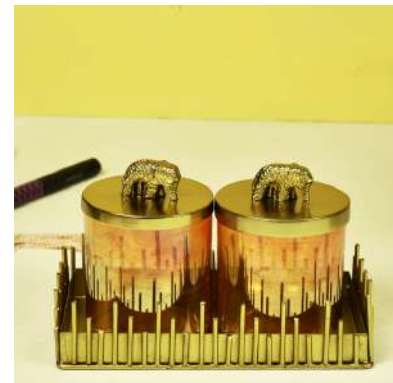

LUSTRE GLASS JARS WITH ELEPHANT LID AND 10 INCHES LONG SEENK TRAY

SKU NO.: MH-217
24.5 L x 14 B x 14H