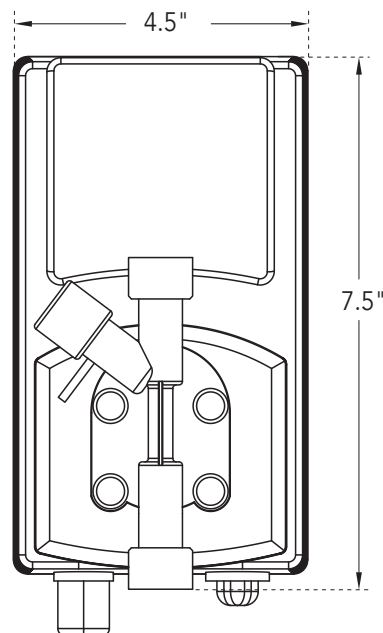

AromaSteam

CONTENTS:

- 6 feet of pressure hose
- 2 feet of suction hose
- Filter
- Atomizing Nozzle
- Installation and Operation Manual

- Electronic oil delivery system evenly infuses scent into steam
- Complete with hoses, fittings and oil atomizer
- Can be controlled directly from an iSteam® or iTempoPlus®
- AromaSteam System oils available in one-liter bottles
- The AromaSteam is rated 0.5 Amps at 120 VAC

Dimensions:	7.5"W x 4.5"H x 4.5"D
Weight:	5 pounds
Motor voltage	120 VAC, 50/60 Hz
Current Draw	0.5 Amps

! WARNING Not for use in acrylic or fiberglass rooms.

FOR ILLUSTRATIVE PURPOSES ONLY. IMPORTANT NOTE: FOR SAFE AND TROUBLE FREE INSTALLATION visit mrsteam.com before installation to download the Installation, Operation and Maintenance Manual or refer to the manual provided with the unit.