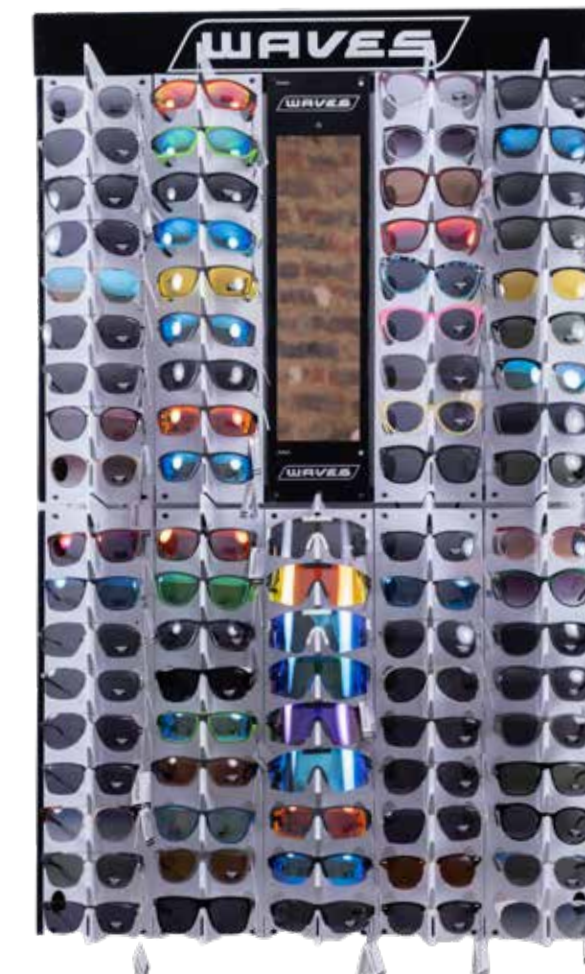

WAVES

SHADES HATS TECH

PRODUCT STANDS CAT 2023

SUNNIES FLOOR STAND

HATS FLOOR STAND

TECH LOCK FLOOR STAND

TECH LOCK COUNTER STAND

SUNNES COUNTER STAND

TECH COUNTER STAND

SUNNIES WALL MOUNT

SUNNIES FLOOR STAND

MEASUREMENTS

L X W X H
65 x 65 x 194

HATS FLOOR STAND

MEASUREMENTS

L X W X H
65 x 65 x 194