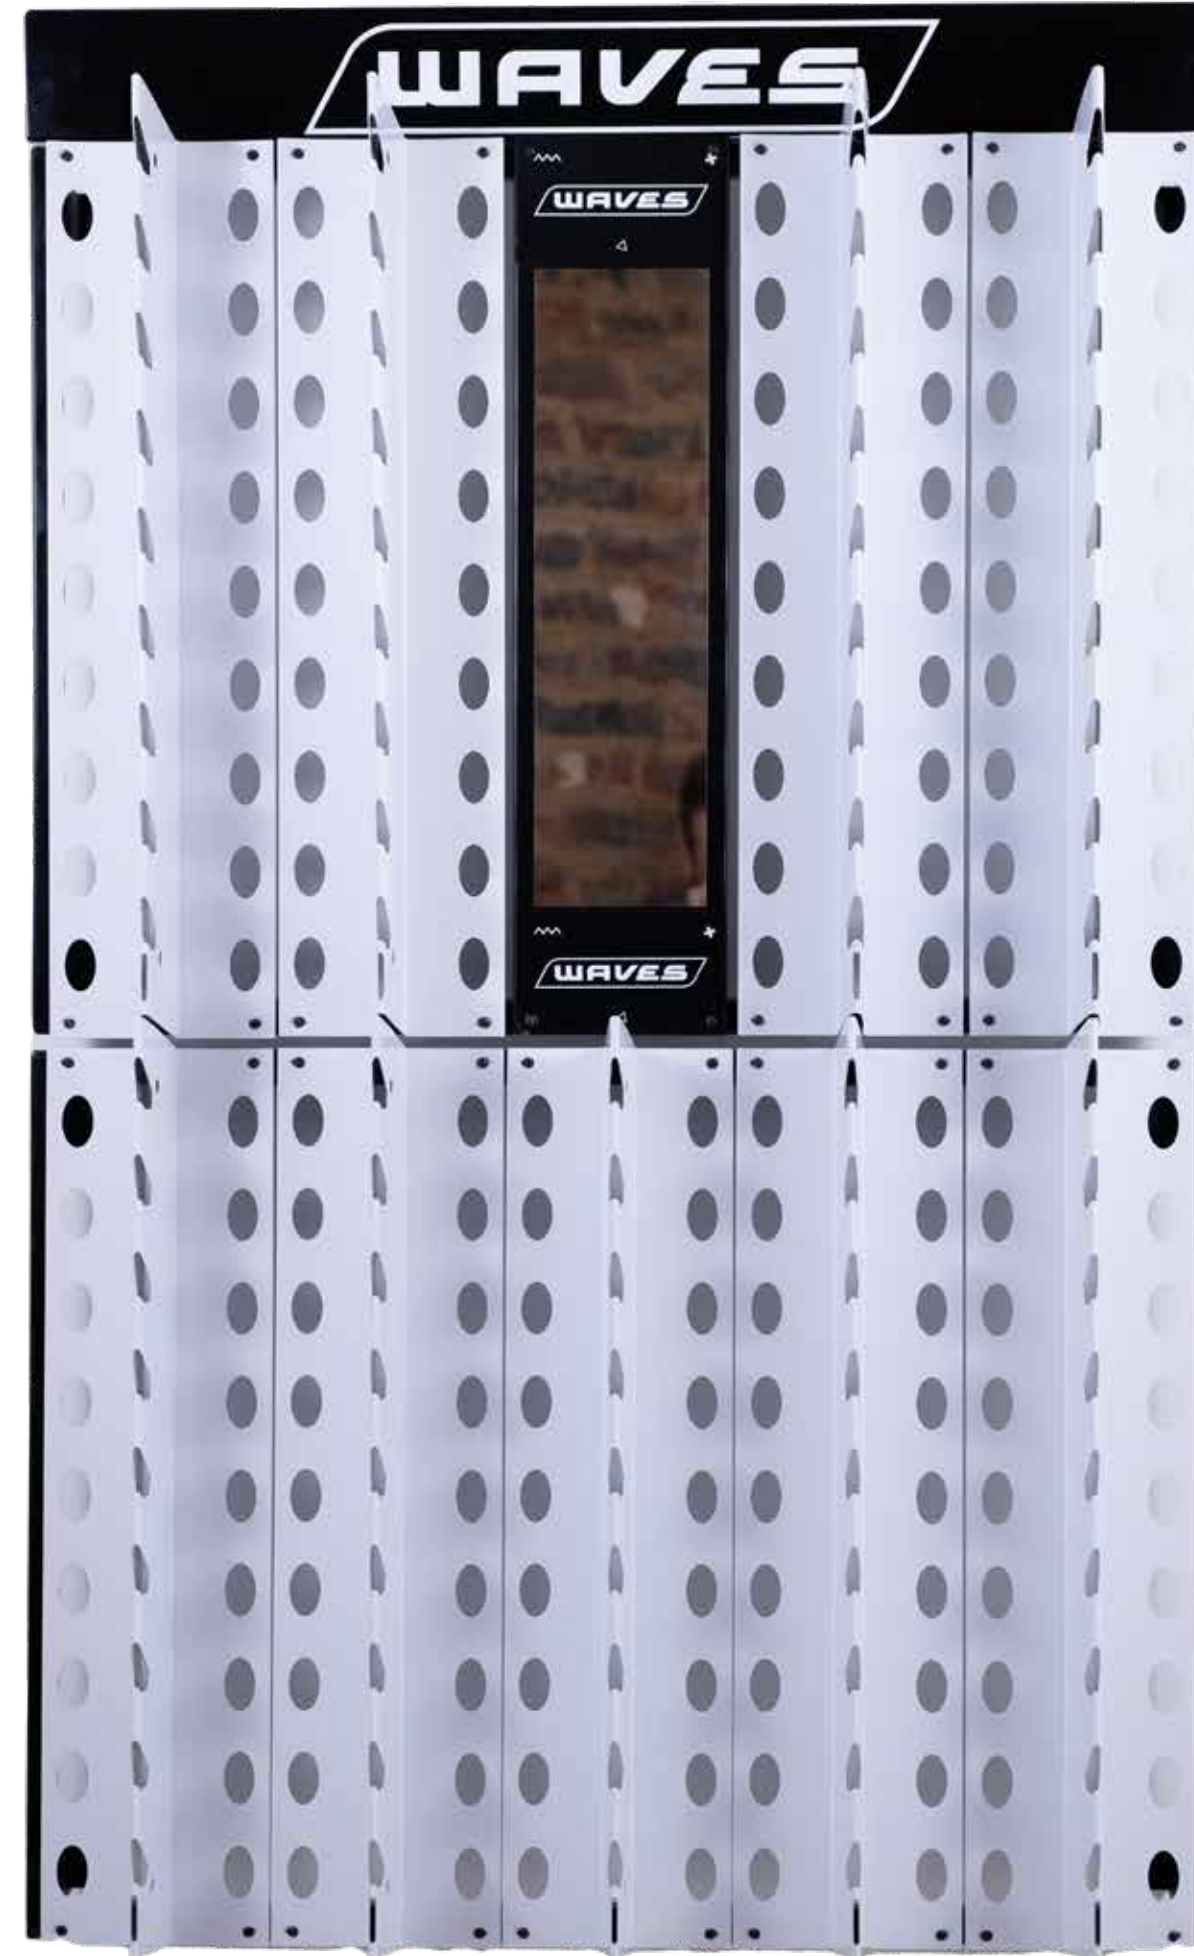

SUNNIES WALL STAND

MEASUREMENTS

L X W X H
83 x 8 x 124