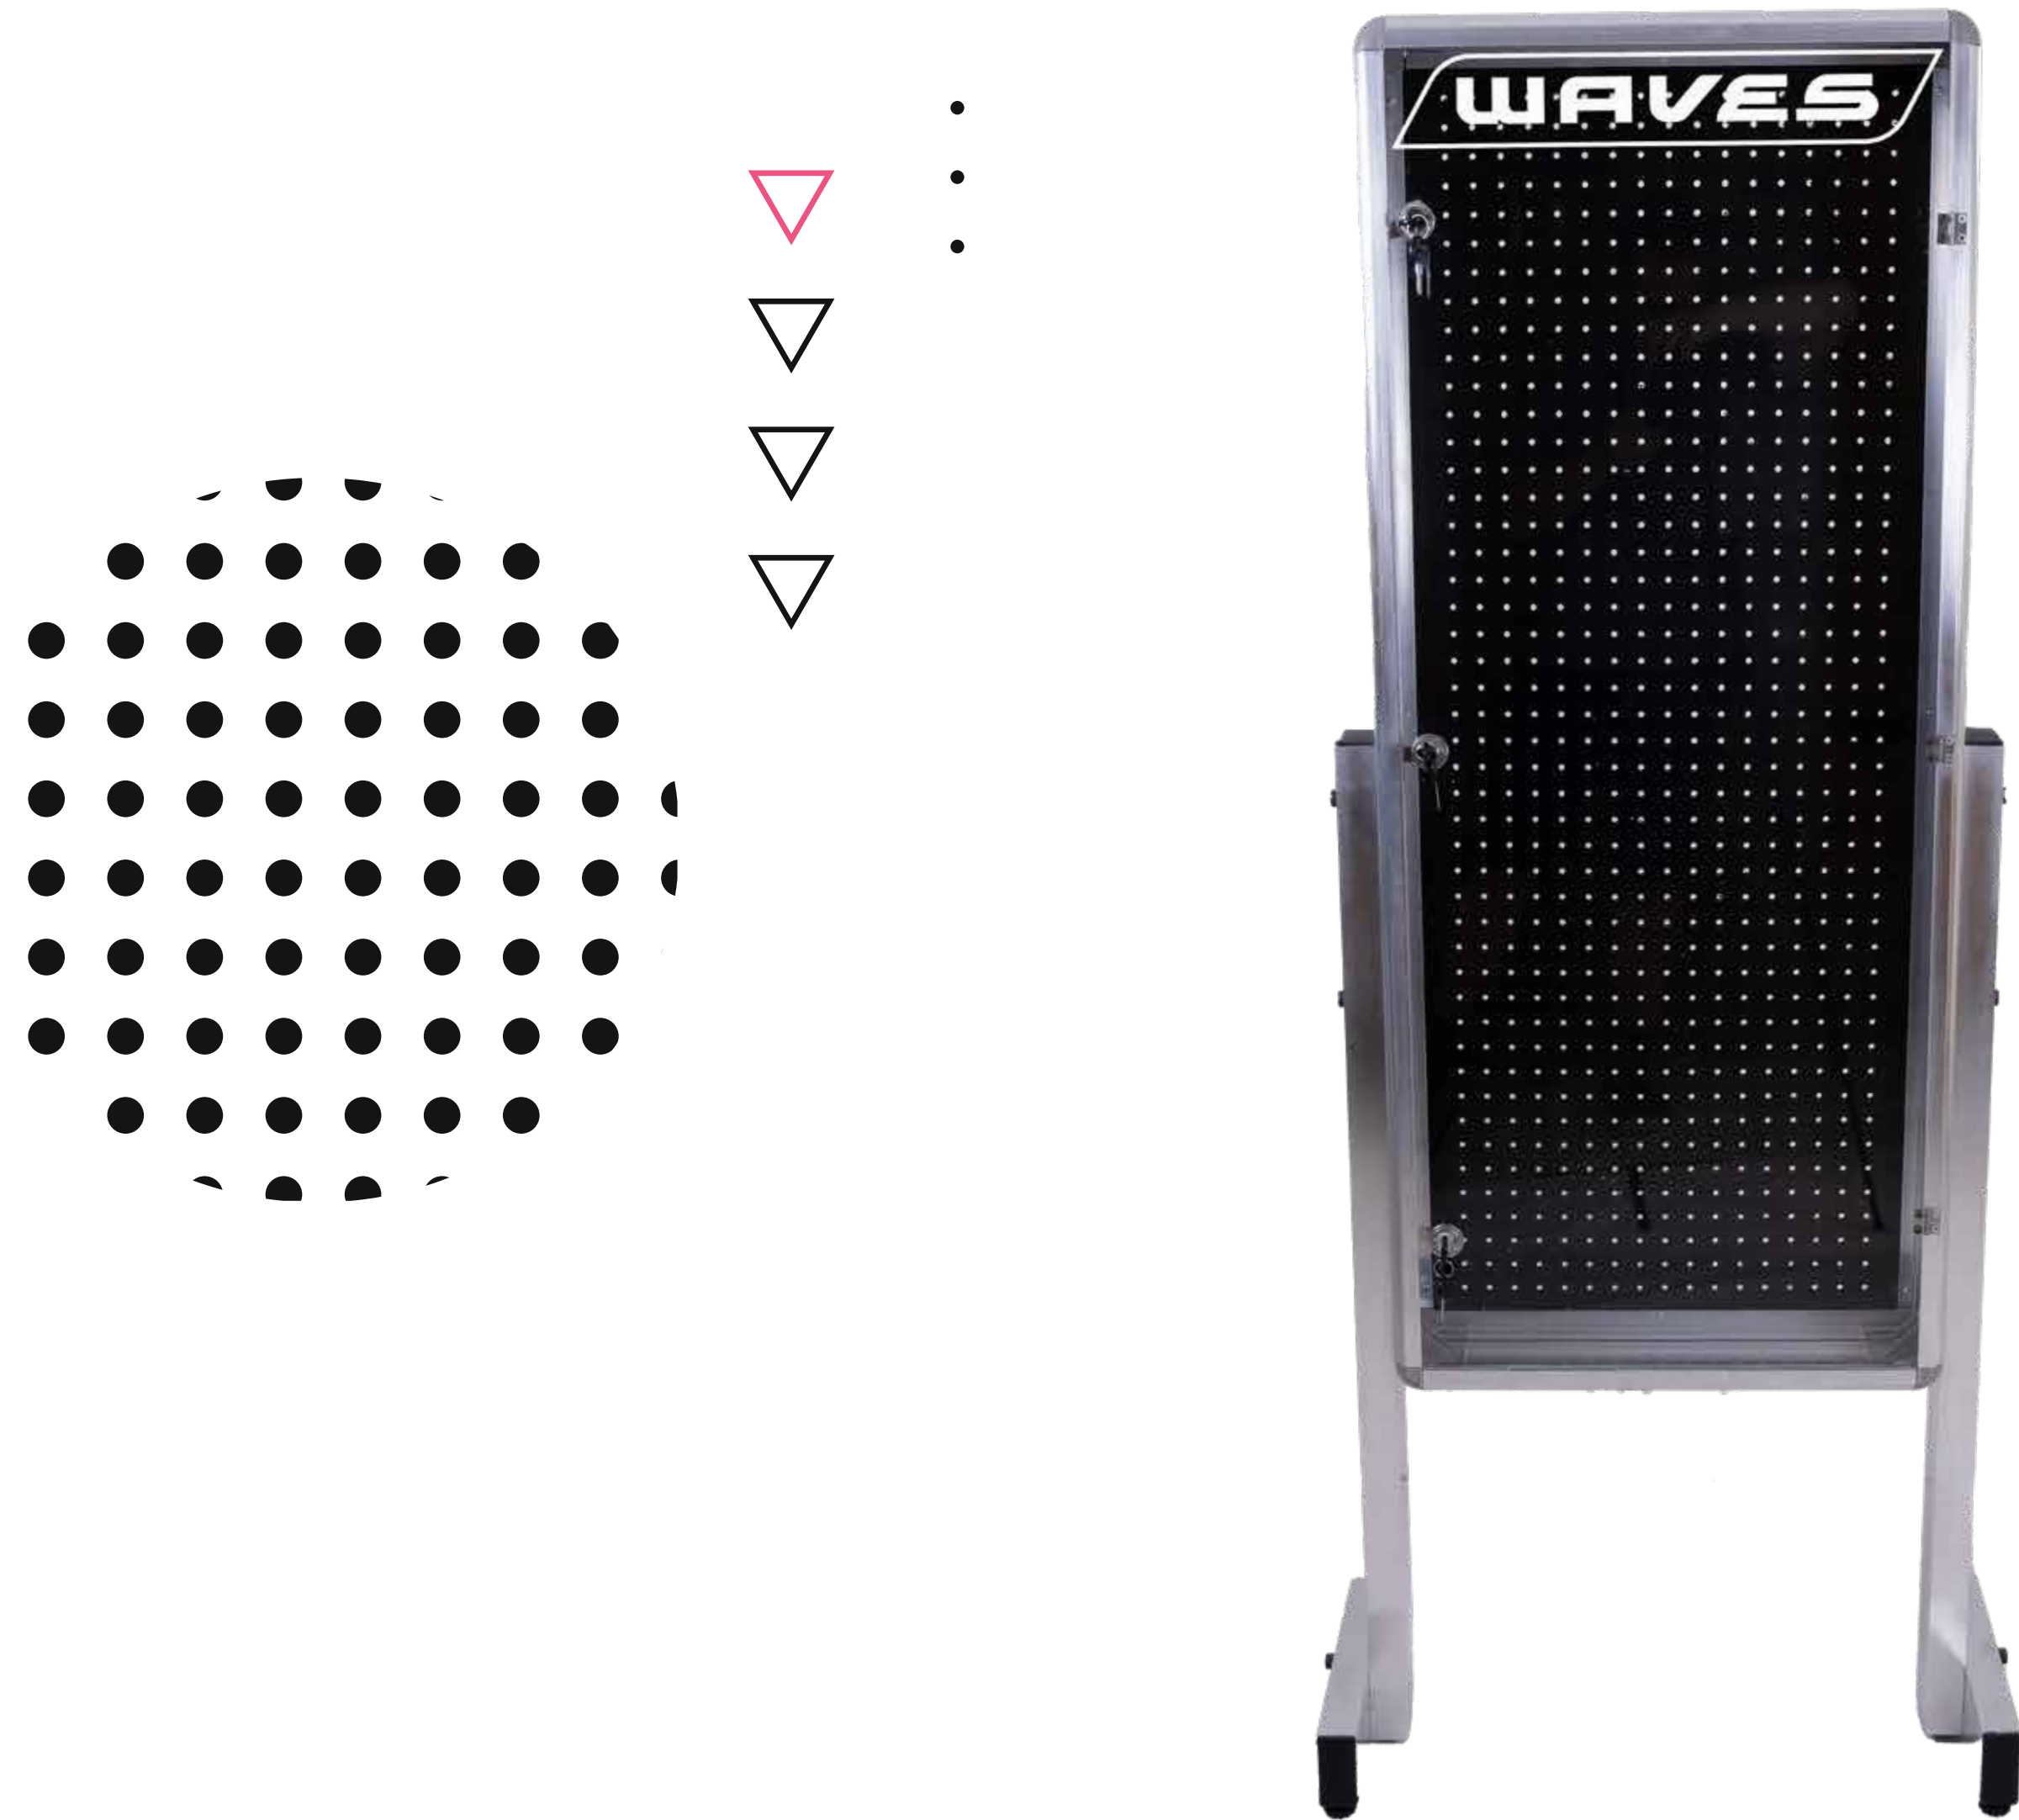

L X W X H
16 x 16 x 73

TECH LOCK COUNTER STAND

MEASUREMENTS

L X W X H

54 x 17 x 106

PAGE

8

TECH LOCK FLOOR STAND

MEASUREMENTS

L X W X H
54 x 17 x 165