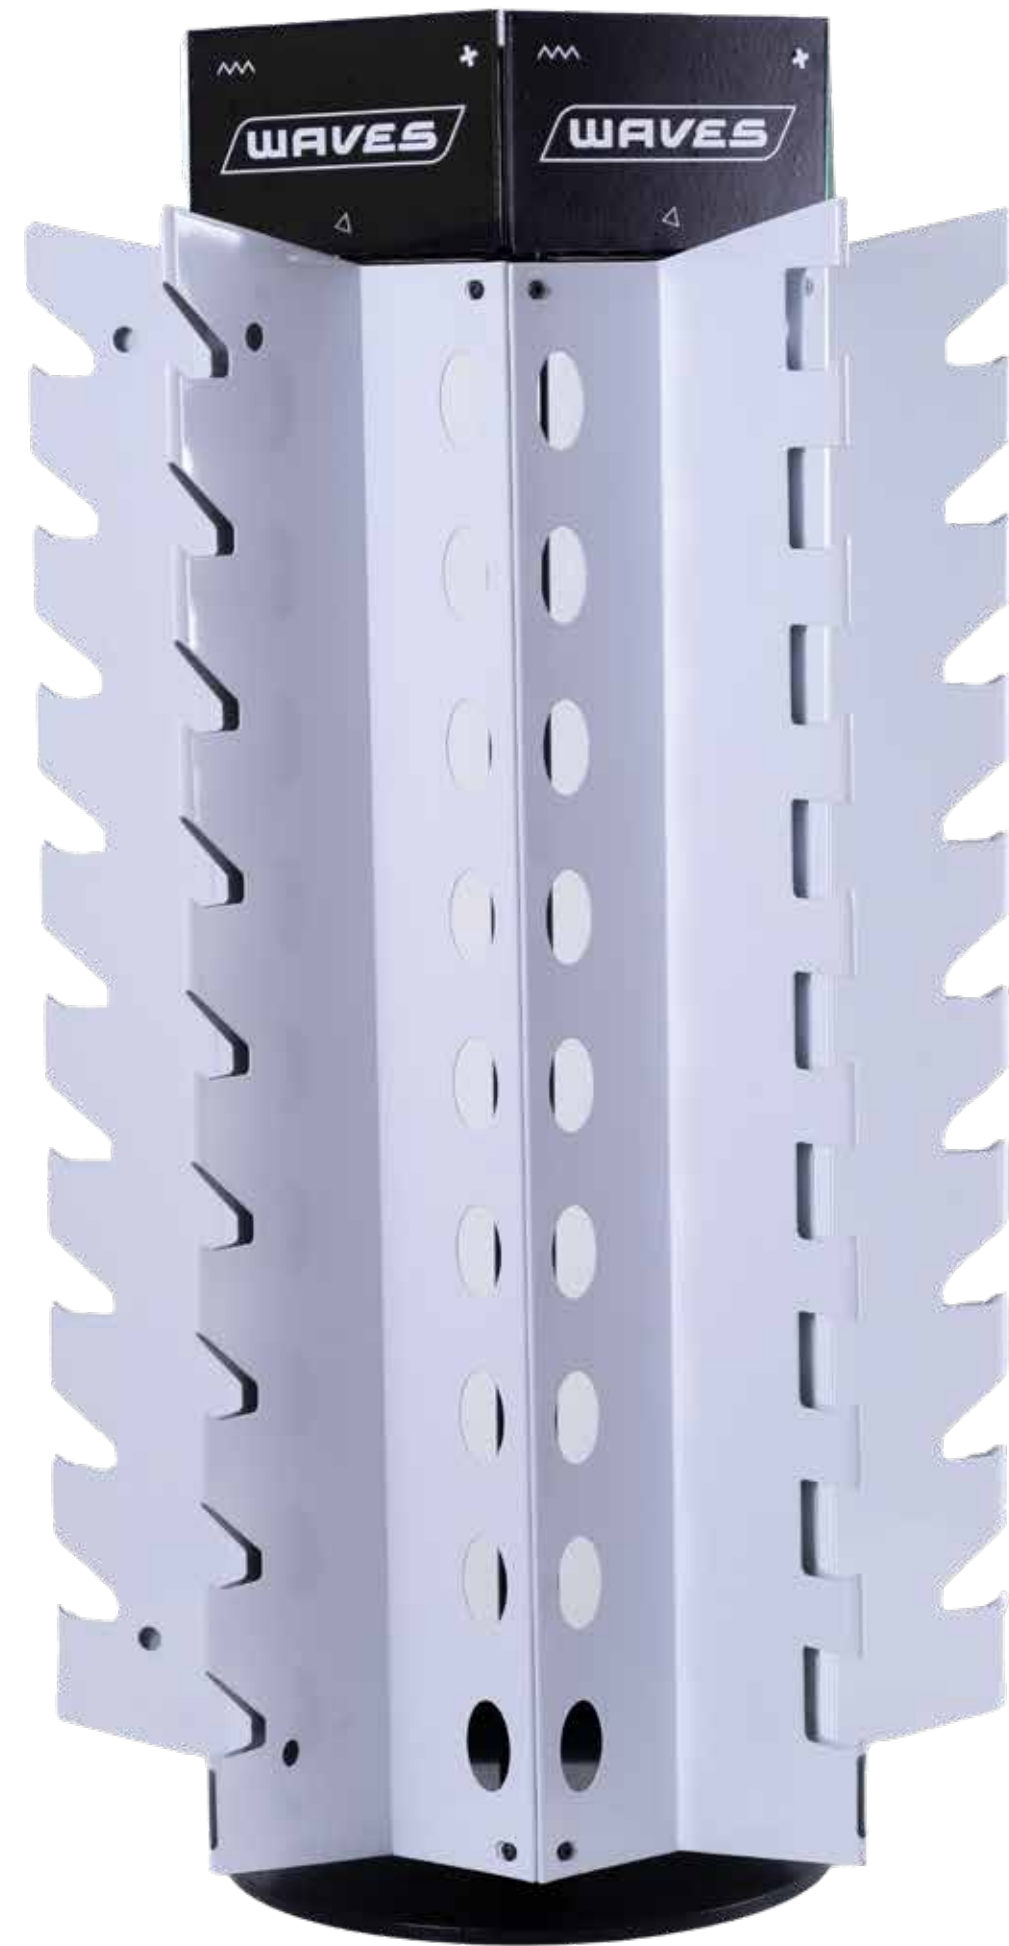

TECH COUNTER STAND

SUNNIES WALL MOUNT

SUNNIES FLOOR STAND

MEASUREMENTS

L X W X H
65 x 65 x 194

HATS FLOOR STAND

MEASUREMENTS

L X W X H
65 x 65 x 194

SUNNIES COUNTER STAND

MEASUREMENTS

L X W X H
54 x 54 x 73

SUNNIES WALL STAND

MEASUREMENTS

L X W X H
83 x 8 x 124

TECH COUNTER STAND

MEASUREMENTS