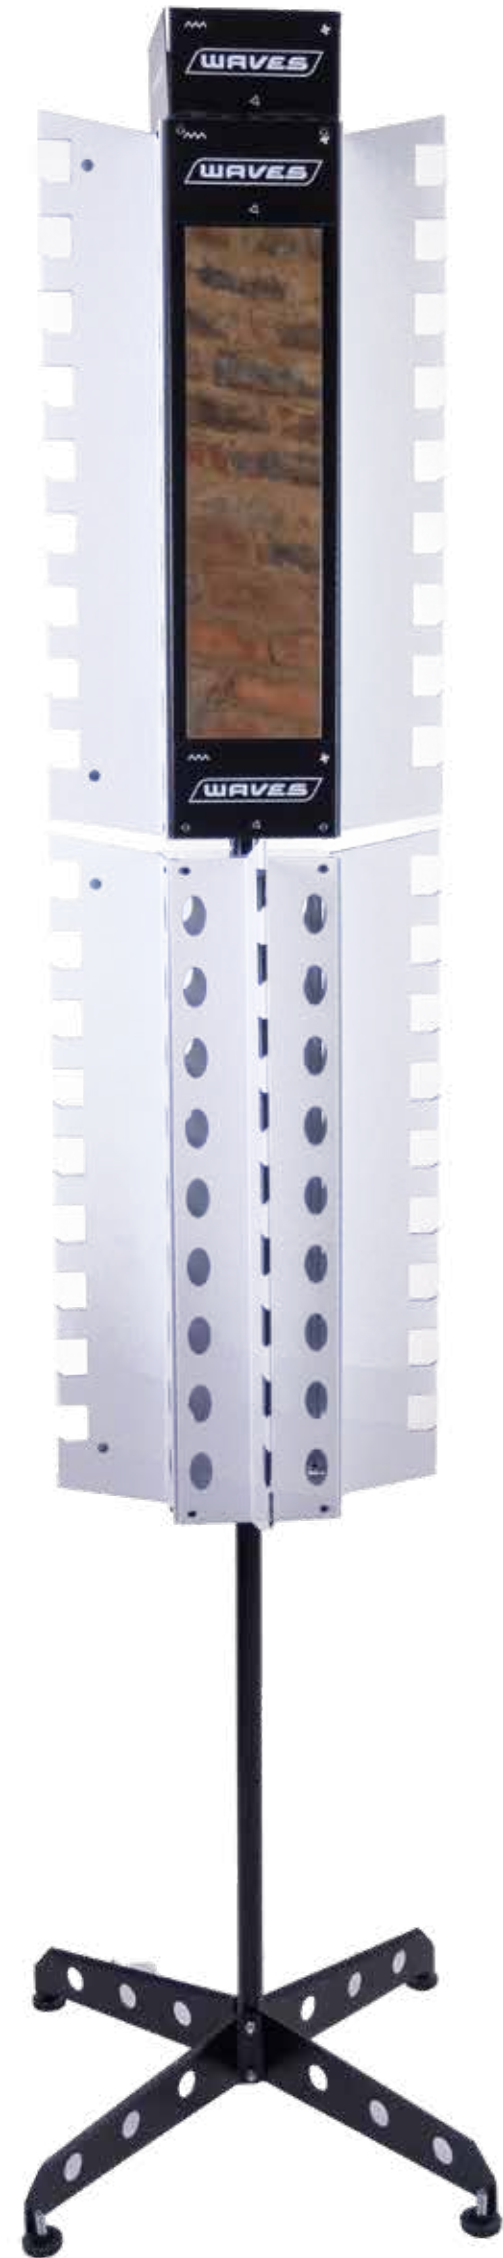

WAVES

SHADES HATS TECH

PRODUCT STANDS CAT 2023

SUNNIES FLOOR STAND

HATS FLOOR STAND

TECH LOCK FLOOR STAND

TECH LOCK COUNTER STAND

SUNNES COUNTER STAND

TECH COUNTER STAND

SUNNIES WALL MOUNT

SUNNIES FLOOR STAND

MEASUREMENTS

L X W X H
65 x 65 x 194

HATS FLOOR STAND

MEASUREMENTS

L X W X H
65 x 65 x 194

SUNNIES COUNTER STAND

MEASUREMENTS

L X W X H
54 x 54 x 73

SUNNIES WALL STAND

MEASUREMENTS

L X W X H
83 x 8 x 124

TECH COUNTER STAND

MEASUREMENTS

L X W X H
16 x 16 x 73

TECH LOCK COUNTER STAND

MEASUREMENTS

L X W X H

54 x 17 x 106

PAGE

8

TECH LOCK FLOOR STAND