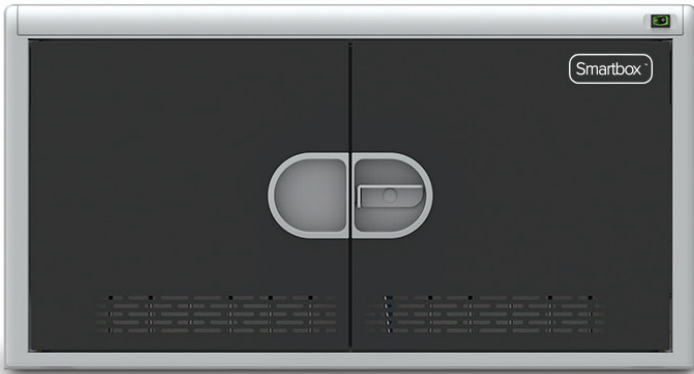

Part no. ● SB-WC12TBD

12
Devices

up to
13"

The ALOGIC Smartbox (SB- WC12TBD) is a wall mounted charge and sync solution accommodating up to 12 devices including tablets, chromebooks and notebooks up to 13". The lockable Smartbox has tilt device storage configuration to keep a slim profile.

Slide-in door saves
spaces and allows
you to use the cabinet
in tighter spaces

Adjustable Shelves for
ease of accommodating
devices of different sizes

Optional Accessories

Wall Mount Bracket
- Suitable for SB-M10G2
Part no. WMB-M10

Castor Wheels - Set of 4
- Suitable for SB-M10G2
Part no. CASW-M10

Package Contents

- 1x SB-M10G2
- 1x User Manual
- 1x Power Cord

Warranty

1 Year

NOTEBOOK/ TABLET DESKTOP/ WALLMOUNT STATIONS

14 Bay Notebook & Tablet Charging Cabinet

Part no. ○ SB-CT14BD

The ALOGIC Smartbox (SB-CT14BD) is a perfect solution for charging up to 14 tablets or notebooks (up to 14" size) at once. It is a fully secure solution with a 2-way locking front door. The innovative cable and adapter management solution makes it easy for users to set up a neat and tangle-free storage environment.