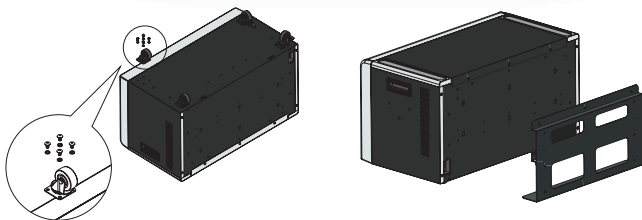

Slide-in door saves
spaces and allows
you to use the cabinet
in tighter spaces

Adjustable Shelves for
ease of accommodating
devices of different sizes

Optional Accessories

Wall Mount Bracket
- Suitable for SB-M10G2
Part no. WMB-M10

Castor Wheels - Set of 4
- Suitable for SB-M10G2
Part no. CASW-M10

Package Contents

- 1x SB-M10G2
- 1x User Manual
- 1x Power Cord

Warranty

1 Year

NOTEBOOK/ TABLET DESKTOP/ WALLMOUNT STATIONS

14 Bay Notebook & Tablet Charging Cabinet

Part no. ○ SB-CT14BD

The ALOGIC Smartbox (SB-CT14BD) is a perfect solution for charging up to 14 tablets or notebooks (up to 14" size) at once. It is a fully secure solution with a 2-way locking front door. The innovative cable and adapter management solution makes it easy for users to set up a neat and tangle-free storage environment.