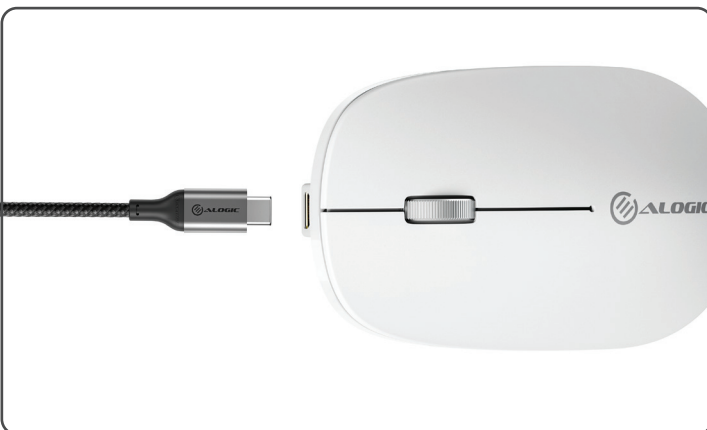

Switch Devices With a Single Click

Echelon makes multitasking easy, with a button to quickly switch between two paired Bluetooth devices (such as your MacBook and iPhone) and one connected with its 2.4Ghz USB-A dongle.