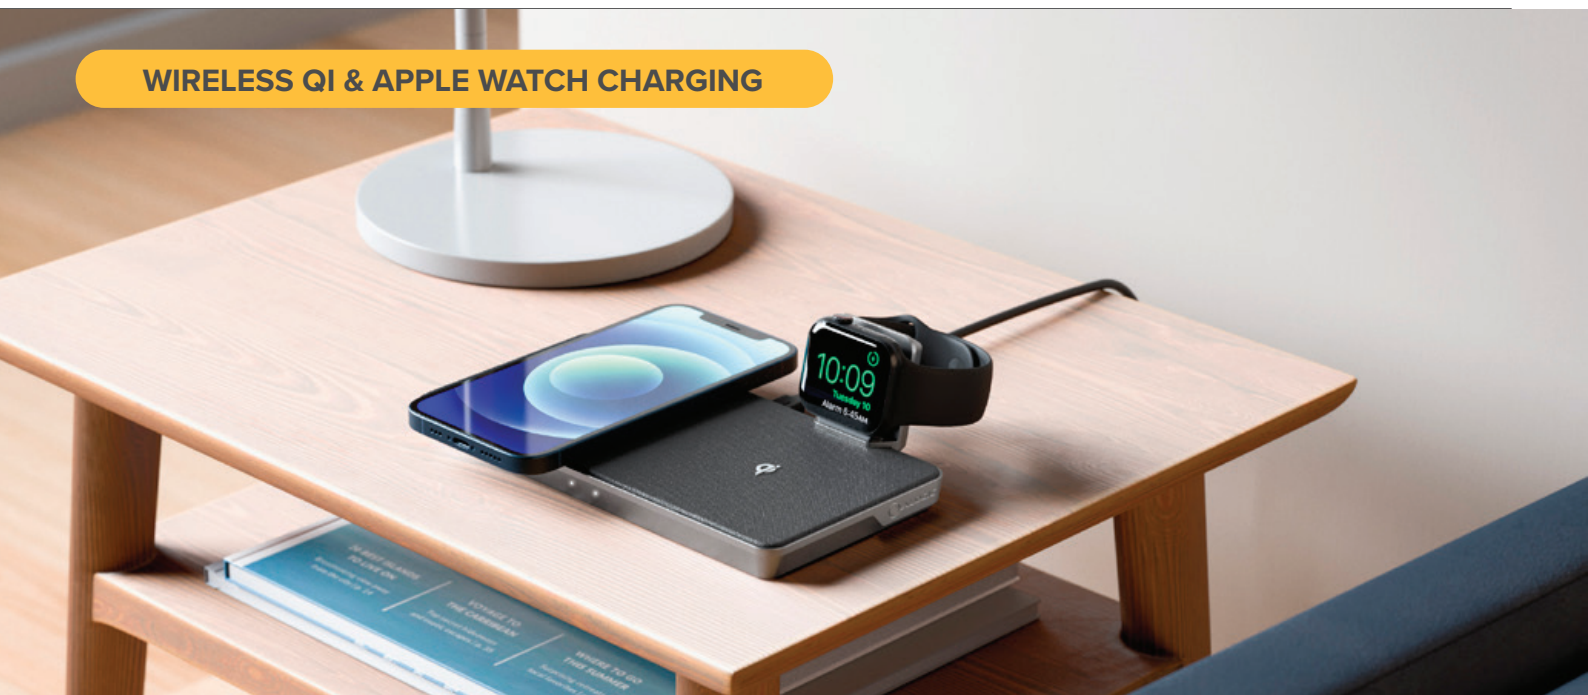

WIRELESS QI & APPLE WATCH CHARGING

4-in-1 Wireless Charging Dock
for iPhone, Airpods and Apple Watch

WITH USB-A CHARGING OUTPUT

Part no. ● UP2QC10AWA-SGR

- 4 Charging Outputs
- Wireless Qi Charging
- Charges Apple Watch*
- USB-A Charging
- Textured Fabric
- Intelligent LED
- Metal Alloy Construction
- Qi Certified