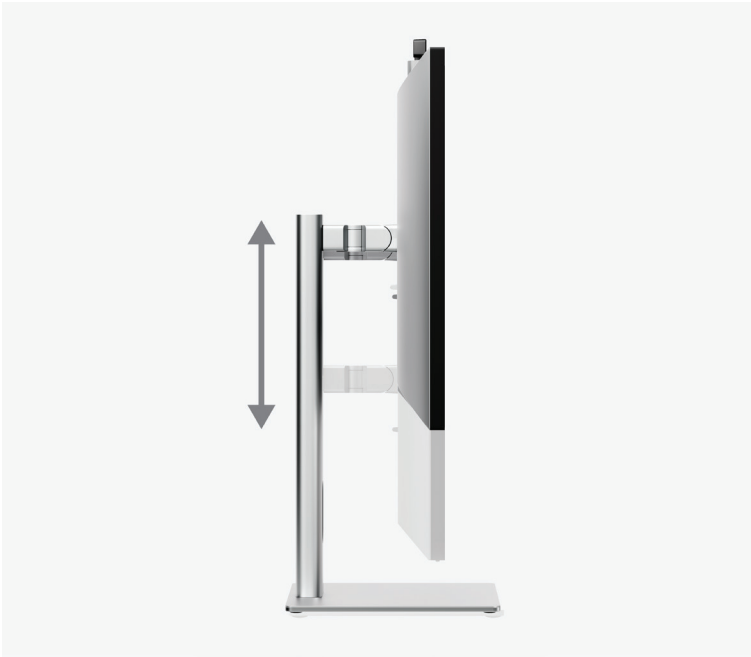

Your Favourite Canvas Just Got Bigger

Clarity Max offers the same bright, vivid and true-to-life colours as our widely-lauded 27" original – but with a new 32" screen that makes a much bigger impression. Max's USB hub helps declutter your studio, leaving your focus for what truly matters: your next masterpiece.

Make an impact in 32"

With HDR400 support and a 3000:1 contrast ratio, Clarity Max delivers crisp contrasts between its deep blacks and eye-catching brightness. Offering more than 16 million colours across their 4K Ultra High Resolution displays, Clarity Max monitors are the perfect place to realise your next masterpiece.

Power, Data & Video in a Single Cable

Clarity Max's rear USB hub connects your computer to two USB-A accessories, 65W laptop charging and your 3.5mm speakers or headphone – all with the same USB-C cable you're using for video.

Pivot, Tilt, Swivel

Adjustable stand

Our aluminium stand makes it easy to position Clarity Max exactly where you need it, letting you raise, pivot, tilt and swivel the display to fit your desk setup and maximise ergonomic comfort.