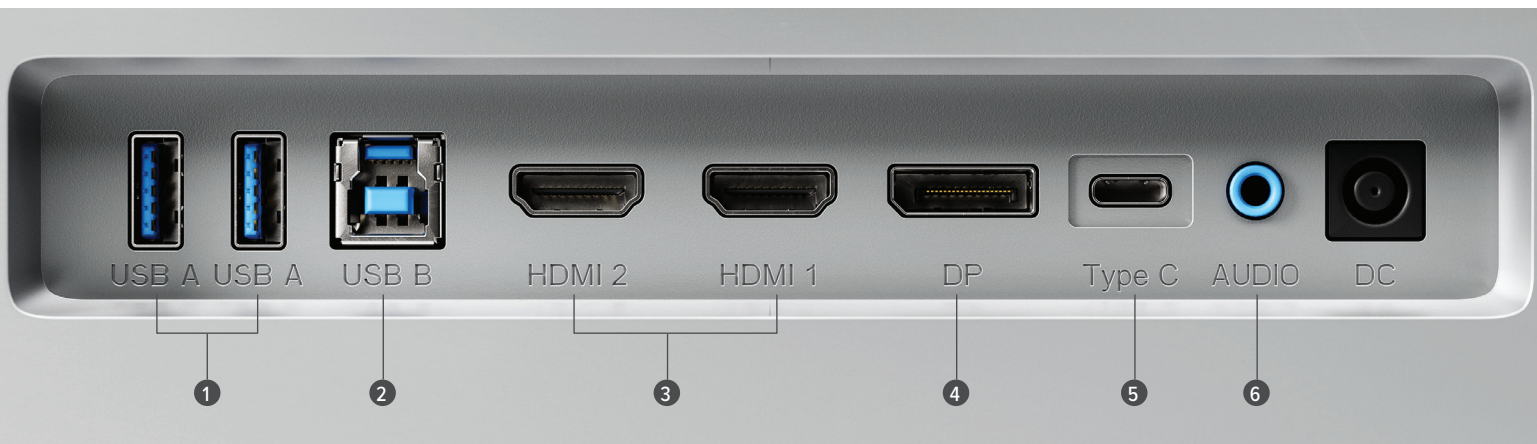

Monitors

Clarity Max 32" UHD 4K Monitor

-  UHD Display
-  Power Delivery
-  Pivot, Tilt, Swivel
-  Edge to Edge Display
-  High Dynamic Range
-  USB-C Hub

Part no	Colour
32C4KPD	• Silver and black

Clarity Max 32" UHD 4K Monitor

Power, Data & Video in a Single Cable

Clarity Max's rear USB hub connects your computer to two USB-A accessories, 65W laptop charging and your 3.5mm speakers or headphone – all with the same USB-C cable you're using for video.

Pivot, Tilt, Swivel

Adjustable stand

Our aluminium stand makes it easy to position Clarity Max exactly where you need it, letting you raise, pivot, tilt and swivel the display to fit your desk setup and maximise ergonomic comfort.