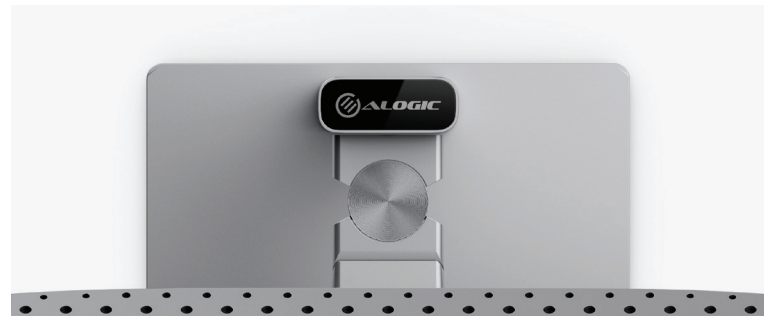

Edge To Edge Display

immersive experience

Clarity's near-borderless 27" Edge to Edge display delivers a spectacular and immersive picture. Whether you're working or enjoying a well-earned break, it's a digital showroom unlike any other.

Pivot, Tilt, Swivel

Adjustable stand

Our aluminium stand makes it easy to position Clarity Pro Touch exactly where you need it. Simply raise pivot, tilt and swivel the display for ergonomic comfort. Combined with its 178° viewing angle, Clarity Pro Touch is a versatile inclusion in any workstation.