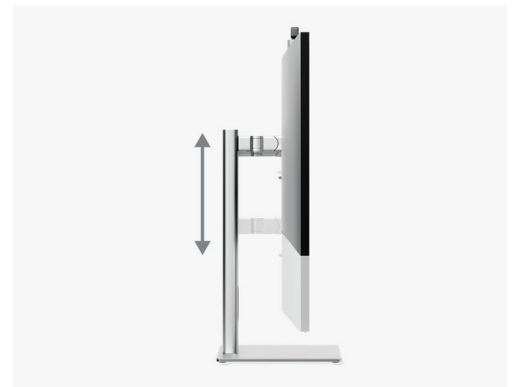

Edge To Edge Display

immersive experience

Clarity's near-borderless 27" Edge to Edge display delivers a spectacular and immersive picture. Whether you're working or enjoying a well-earned break, it's a digital showroom unlike any other.

Pivot, Tilt, Swivel

Adjustable stand

Our aluminium stand makes it easy to position Clarity Pro Touch exactly where you need it. Simply raise pivot, tilt and swivel the display for ergonomic comfort. Combined with its 178° viewing angle, Clarity Pro Touch is a versatile inclusion in any workstation.