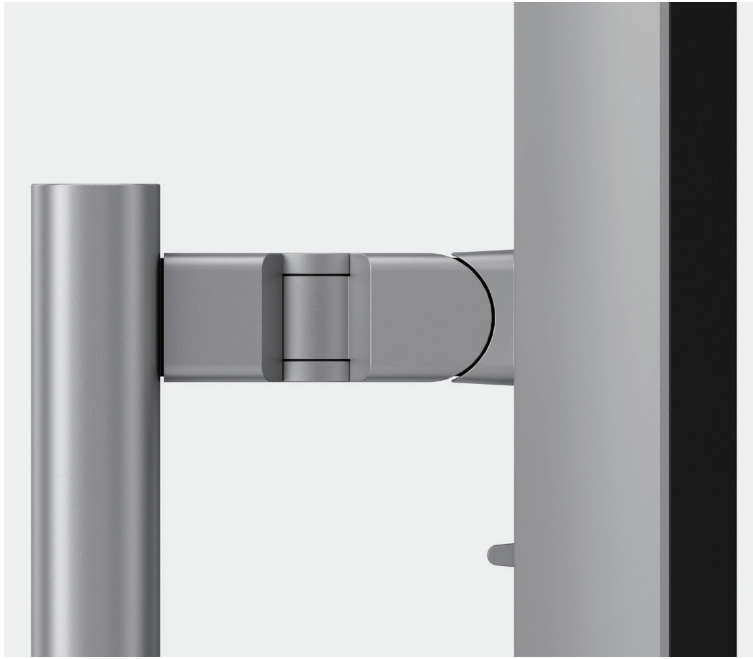

Edge To Edge Display

immersive experience

Clarity's near-borderless 27" Edge to Edge display delivers a spectacular and immersive picture. Whether you're working or enjoying a well-earned break, it's a digital showroom unlike any other.

Pivot, Tilt, Swivel

Adjustable stand

Our aluminium stand makes it easy to position Clarity Pro Touch exactly where you need it. Simply raise pivot, tilt and swivel the display for ergonomic comfort. Combined with its 178° viewing angle, Clarity Pro Touch is a versatile inclusion in any workstation.