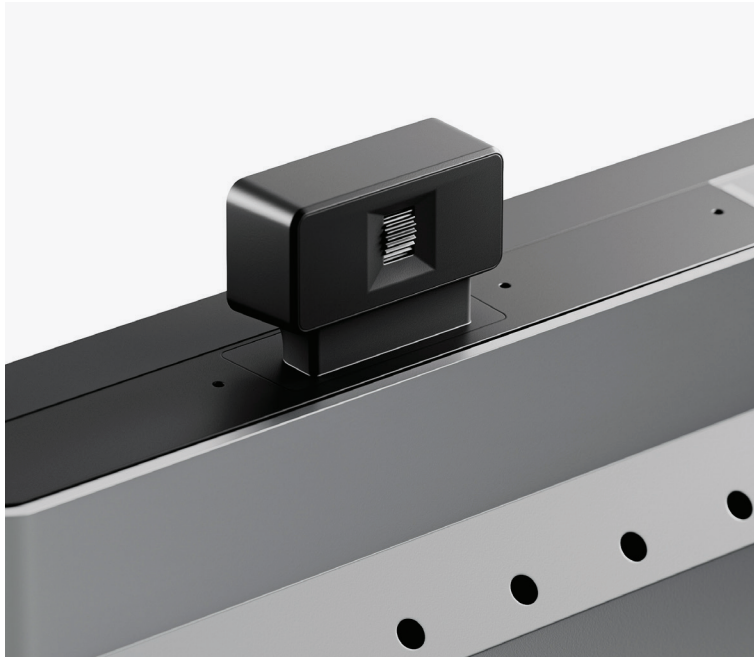

Pivot, Tilt, Swivel

Adjustable stand

Our aluminium stand makes it easy to position Clarity Pro Touch exactly where you need it. Simply raise pivot, tilt and swivel the display for ergonomic comfort. Combined with its 178° viewing angle, Clarity Pro Touch is a versatile inclusion in any workstation.

Landscape or Portrait

switch in seconds

With Clarity Pro Touch's smart rotation sensor, it takes just seconds to switch from landscape to portrait, perfect for editing vertical video, answering emails or monitoring a livestream. When you're done, switching back is just as easy.

8MP Auto-Retracting Webcam

Look stunning, but only when you want to with our smart webcam. It automatically sides up when you need it and disappears when you don't, protecting your privacy. Adjusting your framing is easy with its rear dial, perfect for multi-user workstations.