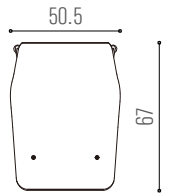

CH7190

veneered plywood

American
walnut

American
white oak

American
maple

powder coat

PC002