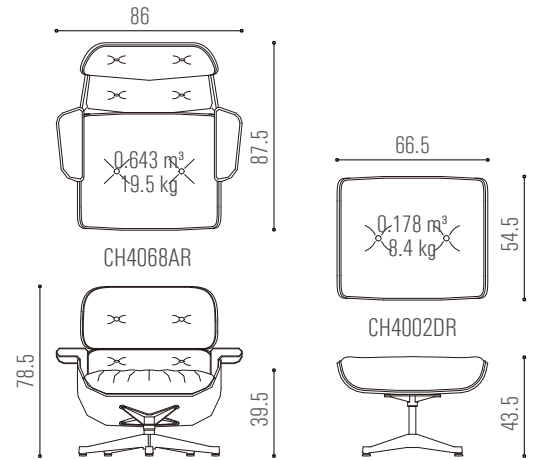

Harry054

Harry055

Harry056

cast aluminum

Black

Remark: Please refer to page G01-04 for further material options

CH8068AR / CH8068DR

veneered plywood