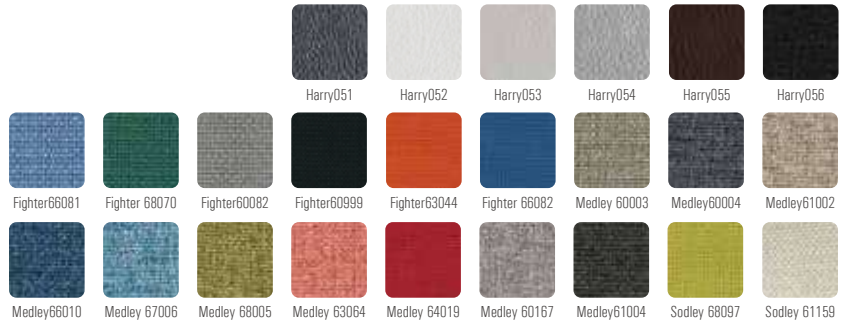

CH15003B
solid wood

open-pore paint

leather or fabric

Remark: Please refer to page G01-G04 for further material options

CH9267R / CH16095
solid wood

leather or fabric

Remark: Please refer to page G01-G04 for further material options