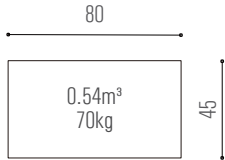

CG9387B

CG9387C

CG15021A / B

solid wood & veneered MDF

American walnut

American white oak

European beech

CG15021B