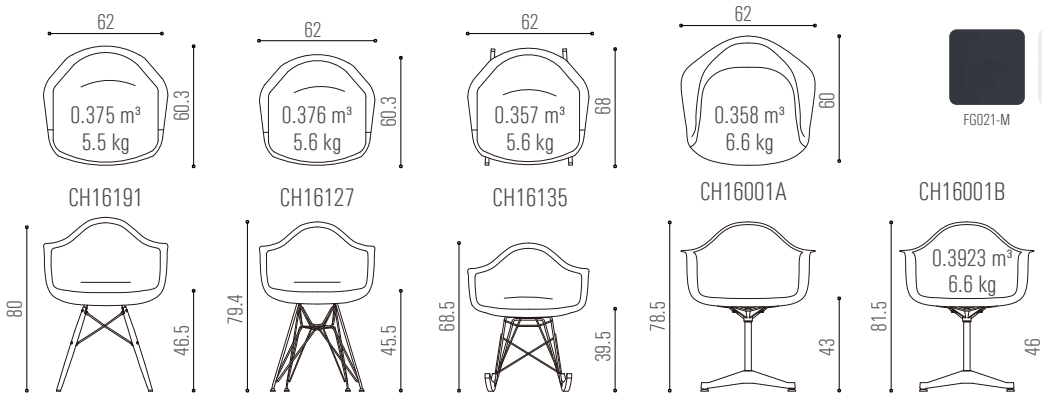

CH16127 / CH16191 / CH16135 / CH16001

solid wood

fibreglass

powder coat or stainless steel

CH16129B / CH6129U

fibreglass & cast aluminum

leather or fabric

Remark: Please refer to page G01-G04 for further material options