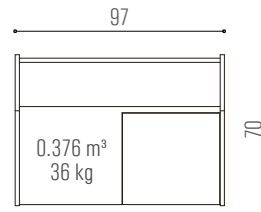

AT9351 / AT16651

solid wood & veneered MDF

AT9351