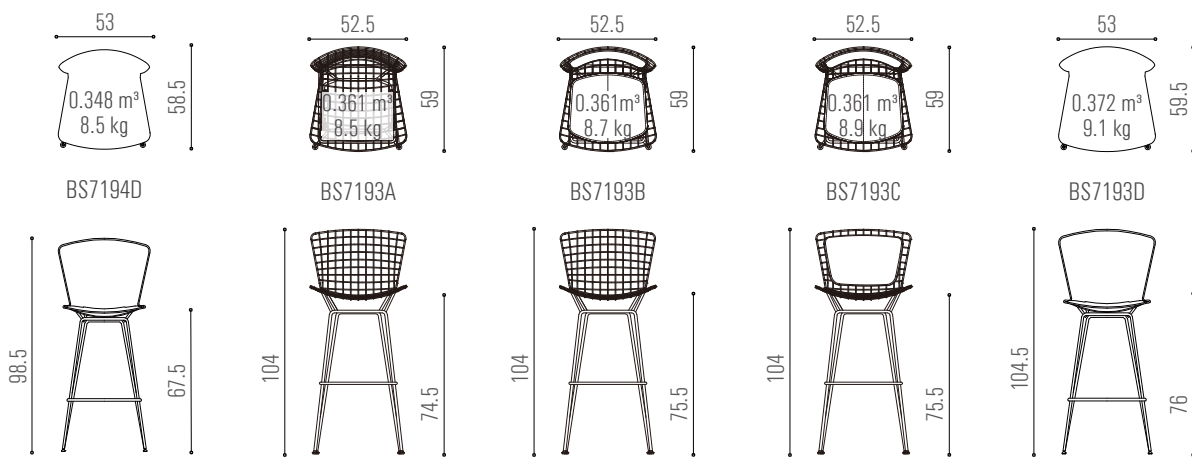

leather or fabric

powder coat

stainless steel

Remark: Please refer to page G01-G04 for further material options

CH3039B / CH5049B

leather

Harry051

Harry052