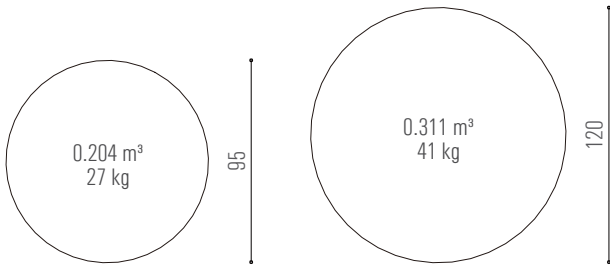

DT9540B

DT9514A / B

solid wood & veneered MDF

powder coat

DT9514A

DT9514B

DT7175A / B

high pressure laminated plywood