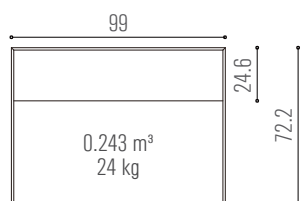

OT9407

solid wood & veneered MDF

high pressure laminated MDF

stainless steel