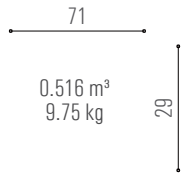

CH9521

solid wood

saddle leather