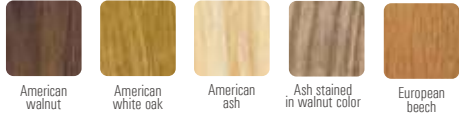

CH9110A / BS9110B / C / E / F

veneered plywood

American walnut

American white oak

stainless steel

Polished stainless steel

Remark: MOQ 3 pcs for further material options other than the above

CH16110AS / BS16110BS / CS / ES / FS / CH16110AU / BS16110BU / CU / EU / FU

American walnut

American white oak

Remark: MOQ 3 pcs for further material options other than the above

CH15013 / CH15031

solid wood & veneered plywood

CH9332A / B / CH16032AS / BS / AU / BU

solid wood & veneered plywood

leather or fabric

Remark: Please refer to page G01-G04 for further material options

powder coat

CH9122

solid wood & veneered plywood

leather or fabric

CH9122

Remark: Please refer to page G01-G04 for further material options