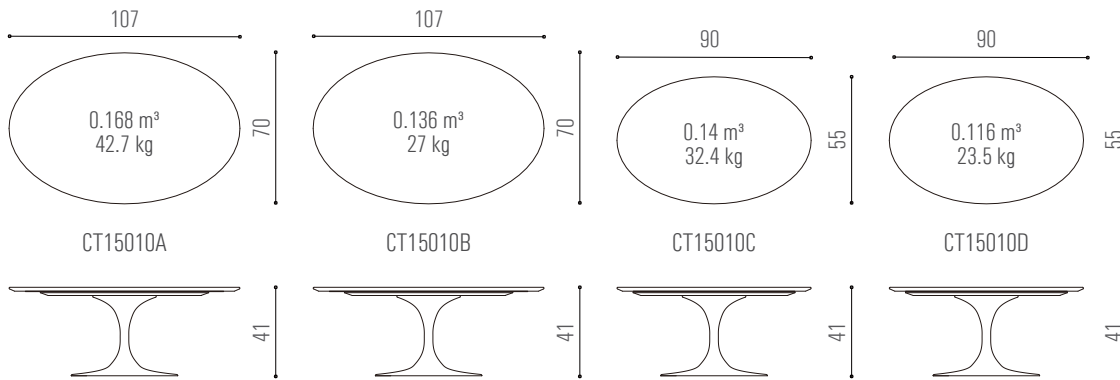

E-01

CT6132A

CT6132B

CT15010A / B / C / D

marble

veneered MDF

cast aluminum

CT3001 / CT3001B