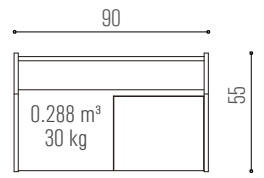

AT9351 / AT16651

solid wood & veneered MDF

AT16651