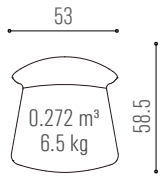

powder coat

stainless steel

Remark: Please refer to page G01-G04 for further material options

CH7177C

CH7177D

CH7177C

CH7177D (only in fabric)

BS7194A / B / C / D / BS7193A / B / C / D