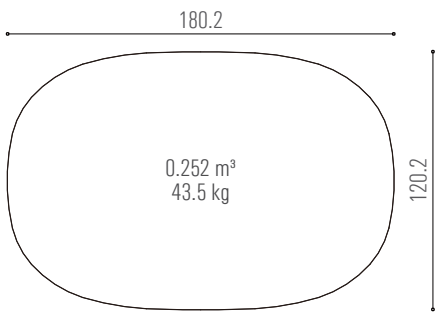

DT9538B / DT9539B

solid wood & veneered MDF

stainless steel

DT9538B