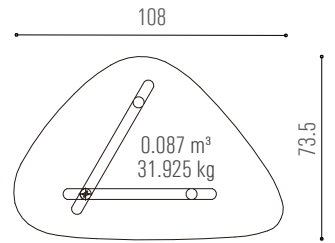

CT3001 / CT3001B

solid wood

tempered glass