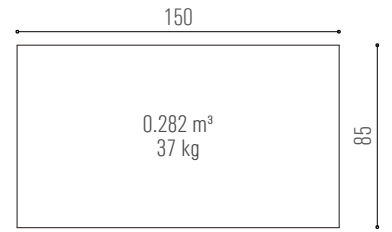

solid wood

DT15014A

DT15014B

DT15014C

DT9540A / B

solid wood & veneered MDF

powder coat

DT9540A