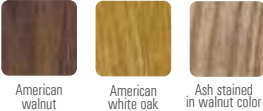

CT9337 / CT9348 / CT9520R

solid wood