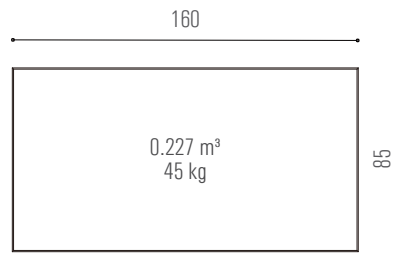

DT15014A / B / C

solid wood

DT15014B