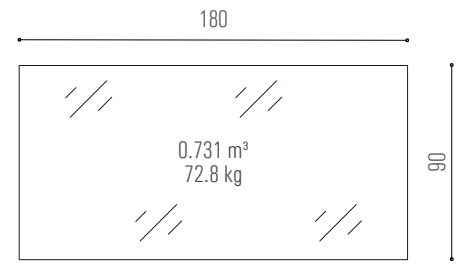

DT9346 / DT15007

solid wood & veneered MDF

tempered glass

DT15007