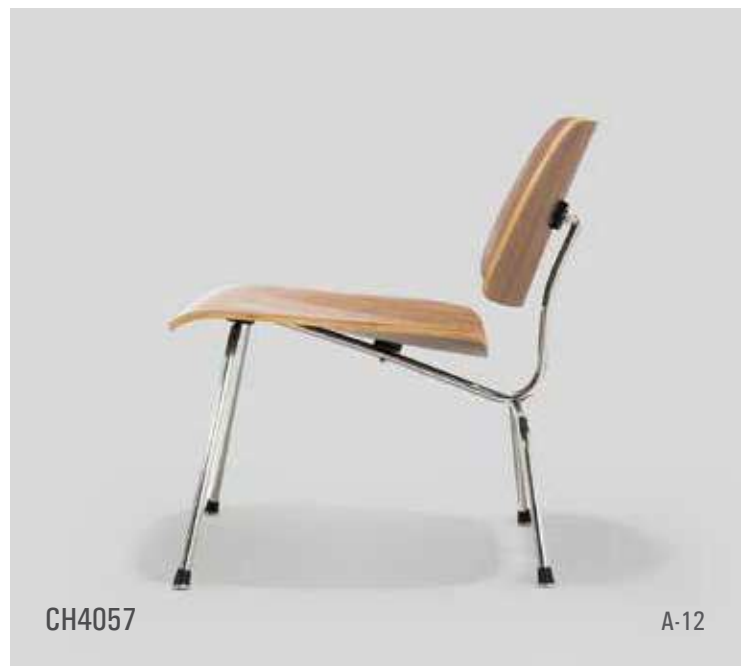

American walnut

American white oak

pony skin

ML008

stainless steel

Polished stainless steel

Remark: MOQ 4 pcs for further material options other than the above

CH8302A / CH8302B / BS8302C