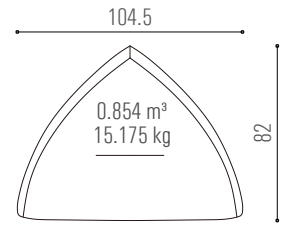

CH7143 / CH6133

fibreglass

FG021-M

FG022-M

FG023-M

leather or fabric upholstery

Harry051

Harry052

Harry053

Harry054

Harry055

Harry056

stainless steel

Polished stainless steel

CH7143