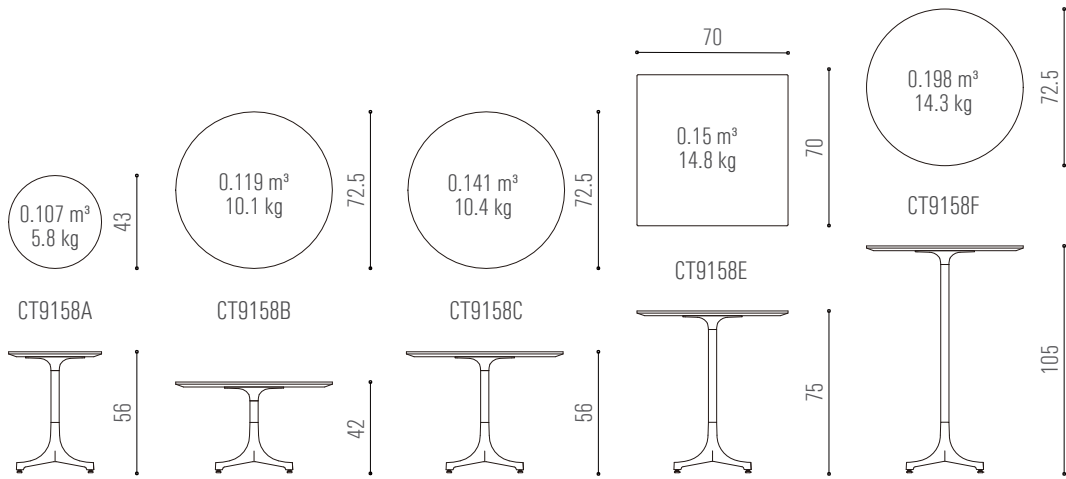

CT9158A / B / C / D / E / F

veneered MDF

high pressure laminated MDF

cast aluminum