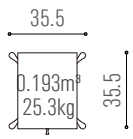

American white oak

F-13

CG9532

CG9533

CG9164 / CG9165

veneered MDF

cast aluminum

CG9164