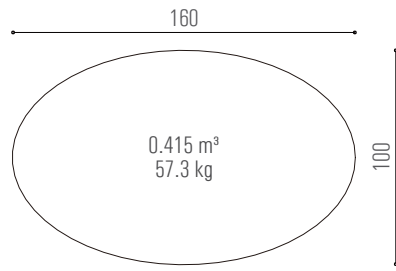

American white oak

cast aluminum

FG021-M

FG022-M

FG023-M

DT6138B

DT6138D

71.5