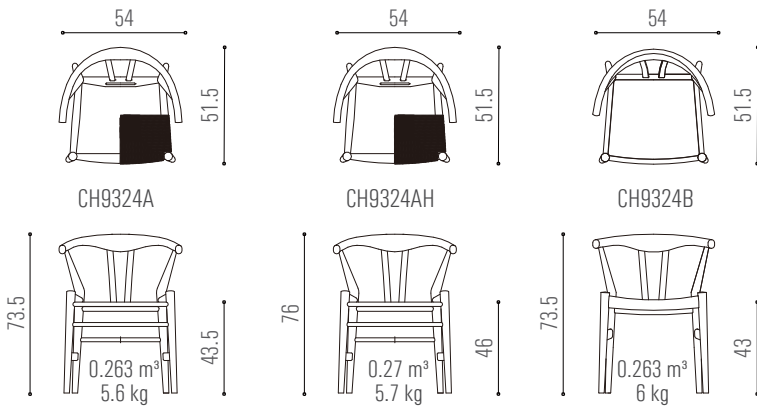

paper cord

leather or fabric