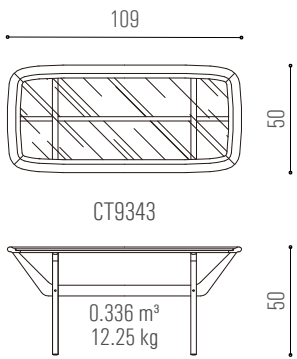

CT9505B

CT9337 / CT9348 / CT9520R

solid wood

CT9337

W56xD36xH54 / W49.5xD32.7xH52 / W43xD29.6xH49.8

CT3005A / B / C

solid wood

CT3005A