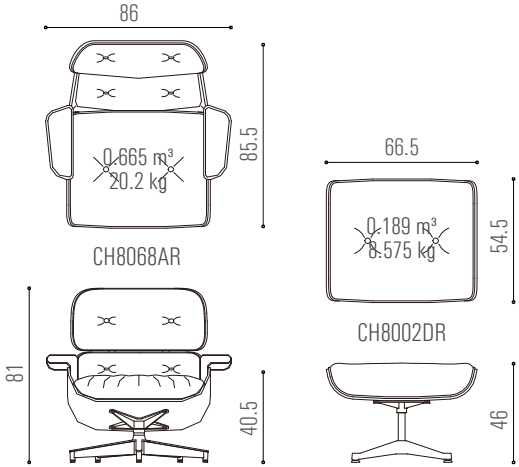

CH8068AR / CH8068DR

veneered plywood

leather

cast aluminum