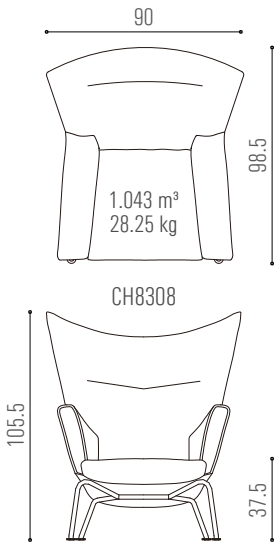

CH8308 / CH8308D

leather or fabric

stainless steel

Brushed stainless steel

Remark: Please refer to page G01-04 for further material options