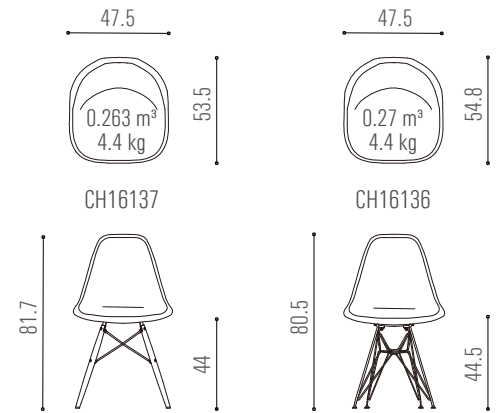

A - Chairs & Bar stools

CH16137/CH16136

solid wood

fibreglass

powder coat or stainless steel

A-01

CH16137

CH16136