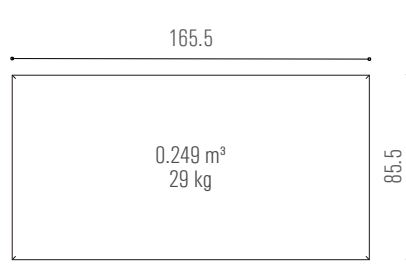

DT9346 / DT15007

solid wood & veneered MDF

tempered glass

DT9346