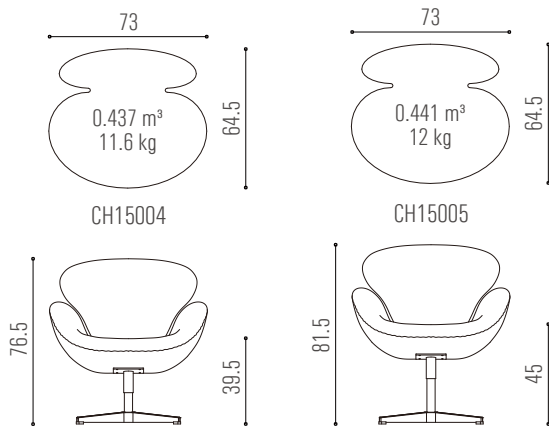

leather

cast aluminum

Remark: Please refer to page G01-04 for further material options

CH15004 / CH15005

leather or fabric

cast aluminum

Cast aluminum

Remark: Auto-return function is available