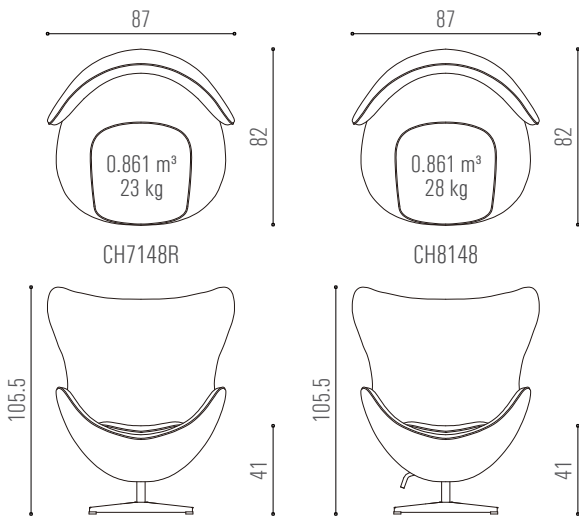

CH7148R / CH8148 / CH7148D

leather or fabric

cast aluminum

Cast aluminum

Remark: Auto-return function is available
Remark: Please refer to page GD1-04 for further material options