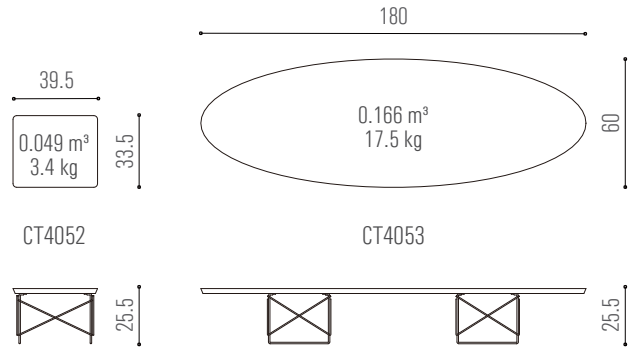

CT4052 / CT4053

high pressure laminated plywood

ME001

ME002

ME005

ME006

ME007

stainless steel

Polished stainless steel