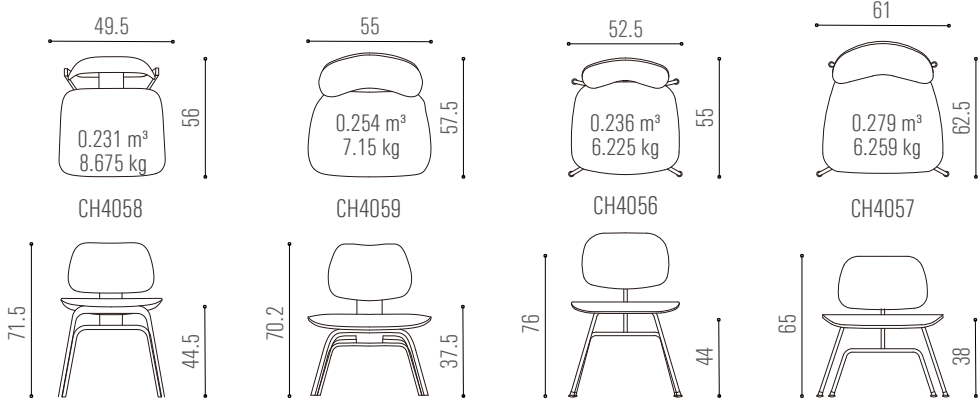

American walnut

American white oak

pony skin

ML008

stainless steel

Polished stainless steel

Remark: MOQ 4 pcs for further material options other than the above

CH8302A / CH8302B / BS8302C