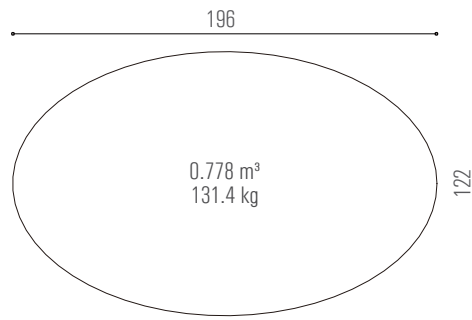

DT6138A / C

marble

Chinese marble A

Italian marble B

Italian marble C

Black granite F

cast aluminum

FG021-M

FG022-M

FG023-M

DT6138A