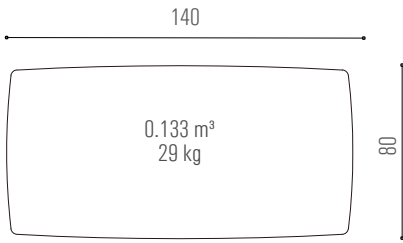

DT15044A

DT15044A

solid wood & veneered plywood