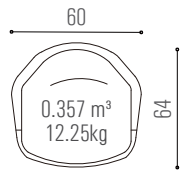

CH9248

fibreglass

fabric

stainless steel

CH9248

Remark: Please refer to page G01-G04 for further material options