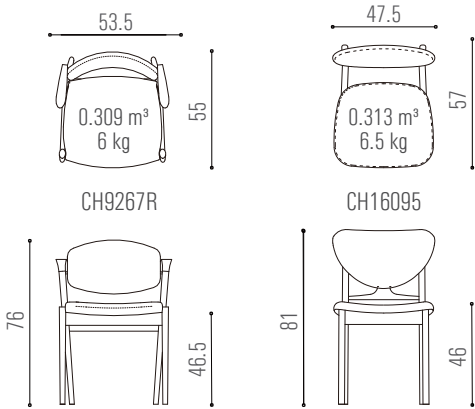

leather or fabric