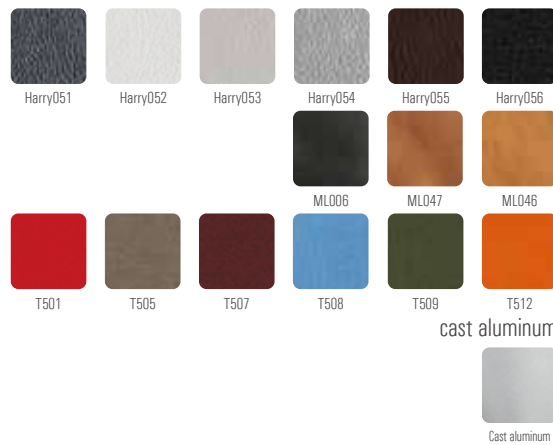

CH9362

leather or fabric

Remark: Please refer to page G01-04 for further material options