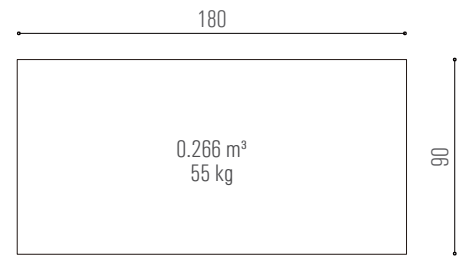

DT9519 / DT9504

veneered MDF

stainless steel

DT9504

DT9519

DT9504