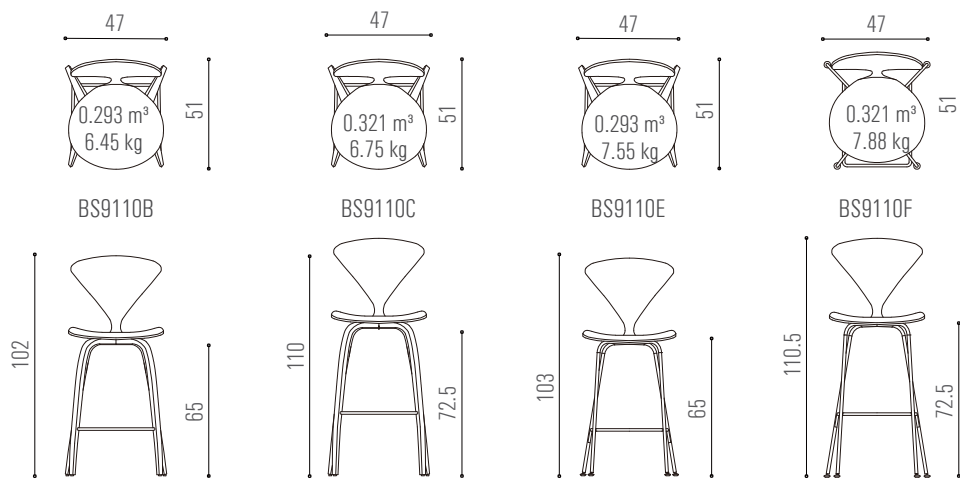

CH9110A / BS9110B / C / E / F

veneered plywood

American walnut

American white oak

stainless steel

Polished stainless steel

Remark: MOQ 3 pcs for further material options other than the above

CH16110AS / BS16110BS / CS / ES / FS / CH16110AU / BS16110BU / CU / EU / FU