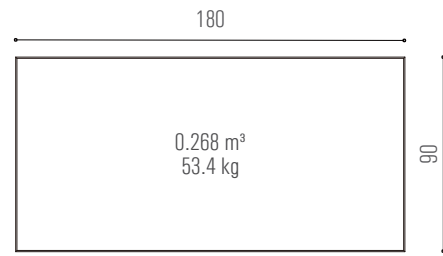

DT15014A / B / C

solid wood

DT15014C