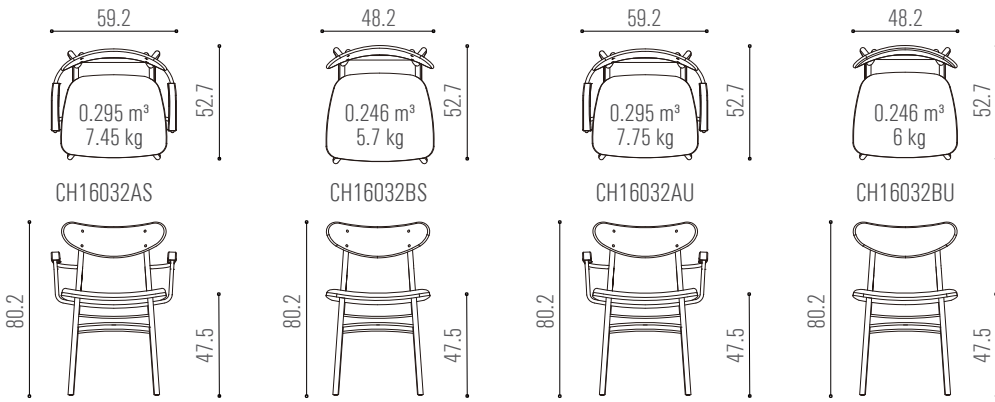

powder coat