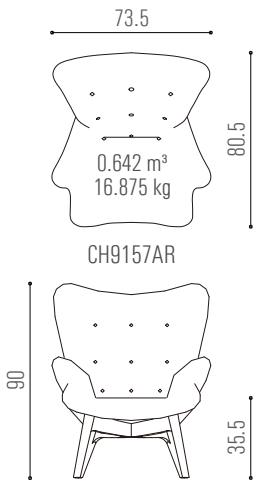

CH9157AR / CH9157D

solid wood

leather or fabric