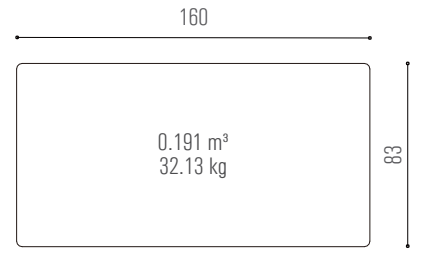

DT8299A / B / C / E

solid wood

DT8299A