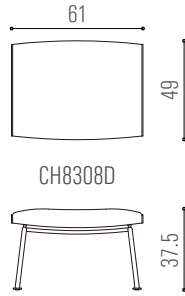

CH8308 / CH8308D

leather or fabric

stainless steel

Brushed stainless steel

Remark: Please refer to page G01-04 for further material options