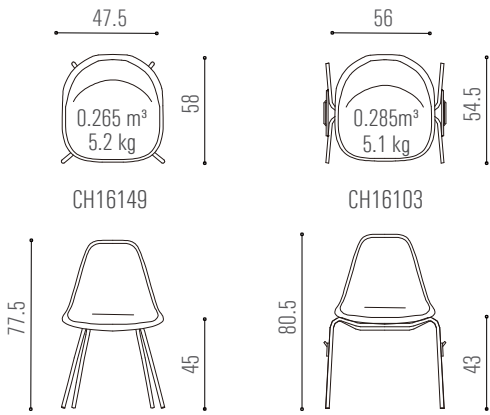

CH16149

CH16103