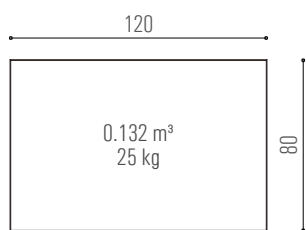

DT9529

solid wood & veneered MDF

stainless steel