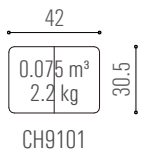

CH9101 / BH15017

solid wood & veneered plywood

CH9101 (veneered plywood)