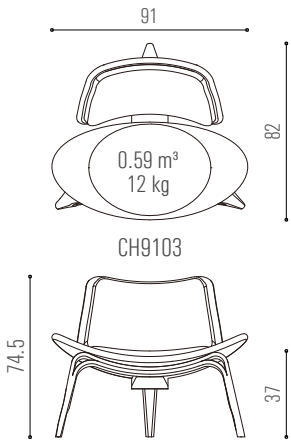

CH9103

veneered plywood

leather or fabric