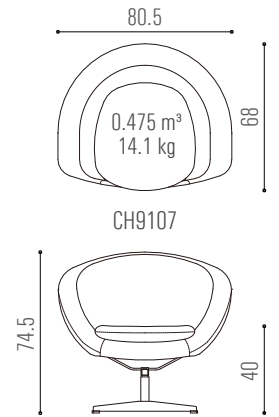

CH9107

leather or fabric

cast aluminum

Cast aluminum

Remark: Please refer to page G01-04 for further material options