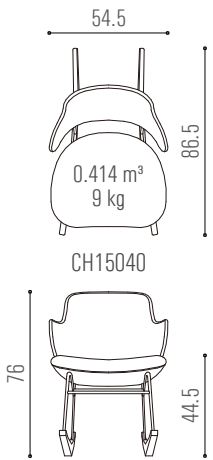

CH15040 / CH7282

solid wood & veneered plywood

leather or fabric

powder coat

Remark: Please refer to page G01-04 for further material options