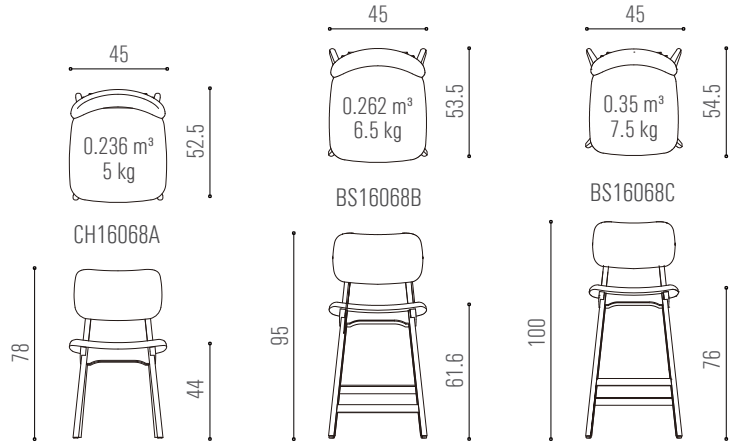

leather or fabric