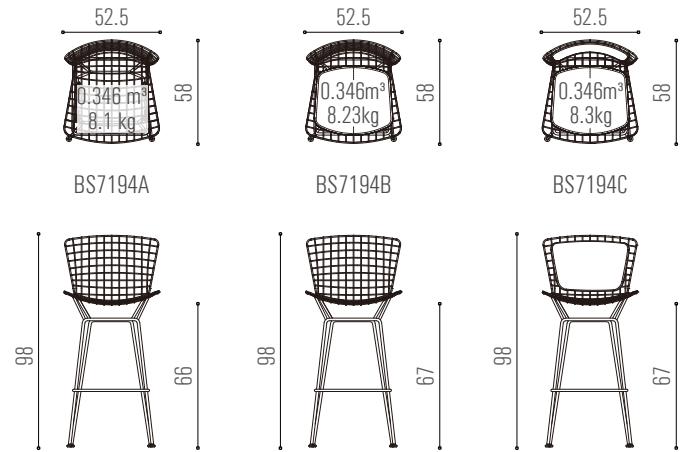

leather or fabric

powder coat

stainless steel

Remark: Please refer to page G01-G04 for further material options

CH3039B / CH5049B

leather

Harry051

Harry052