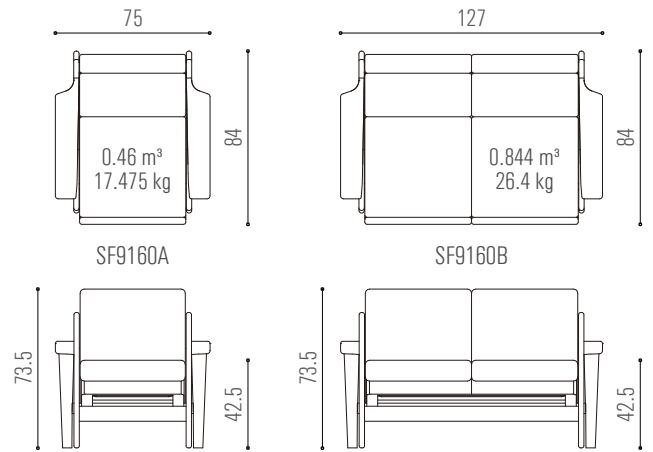

SF9160A / SF9160B / SF9160C

solid wood

leather or fabric