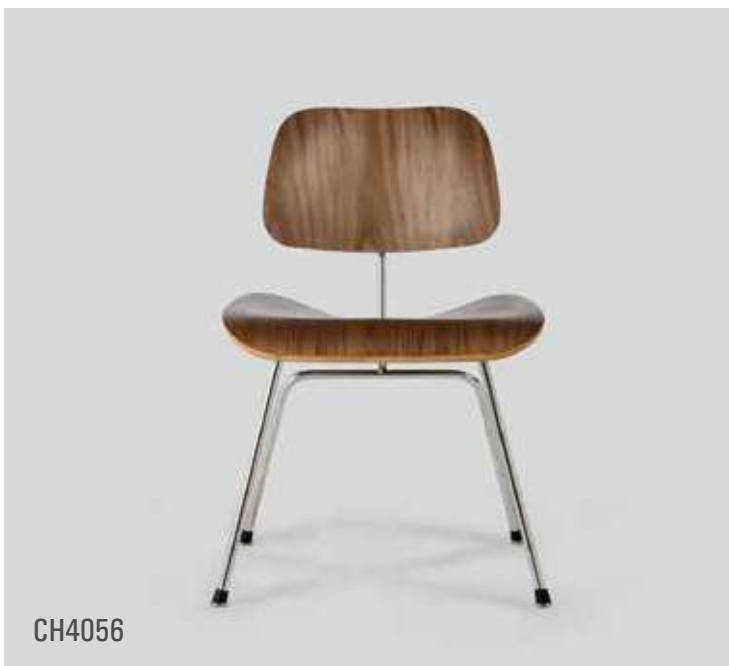

American walnut

American white oak

pony skin

ML008

stainless steel

Polished stainless steel

Remark: MOQ 4 pcs for further material options other than the above

CH8302A / CH8302B / BS8302C