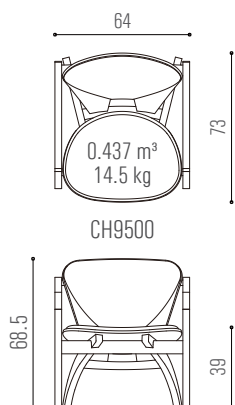

CH9500

solid wood & veneered plywood

leather or fabric