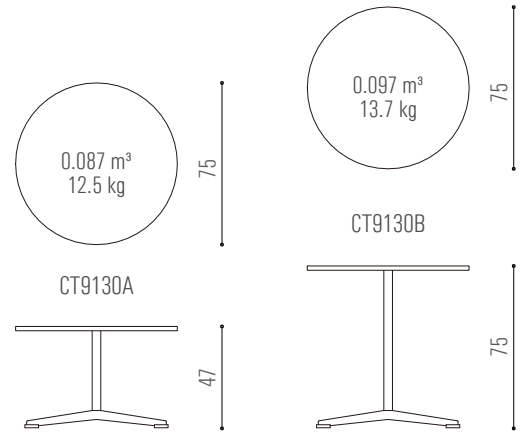

CT9130A / CT9130B

veneered MDF

American
walnut

American
white oak

high pressure laminated MDF

ME001

ME002

ME005

ME006

stainless steel & cast aluminum

Polished