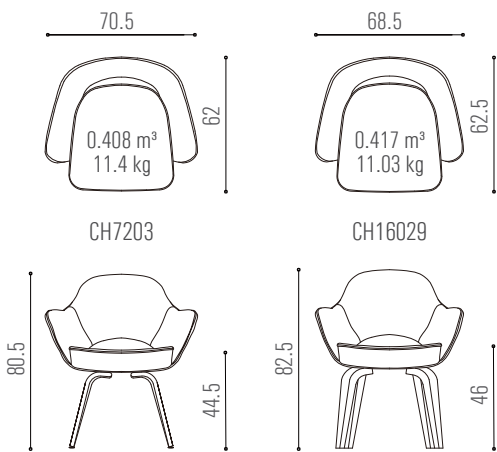

CH7203 / CH16029
solid wood

leather or fabric

stainless steel

Remark: Please refer to page G01-G04 for further material options