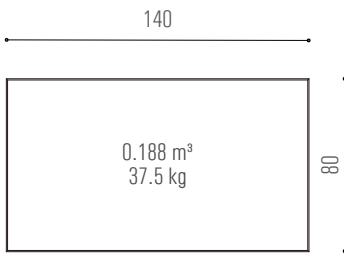

DT15014A / B / C

solid wood

DT15014A