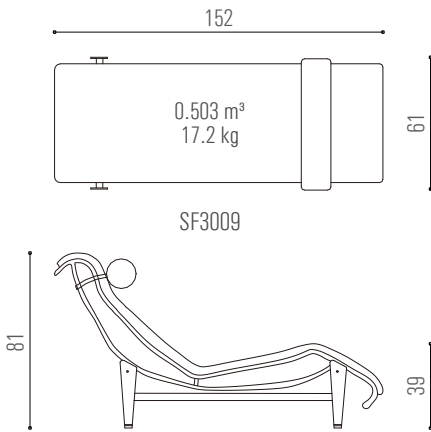

SF3009

leather

Harry051

Harry052

Harry053

Harry054

Harry055

Harry056

MLO08

stainless steel

Polished stainless steel

powder coat

PC002

Remark: Please refer to page G01-04 for further material options