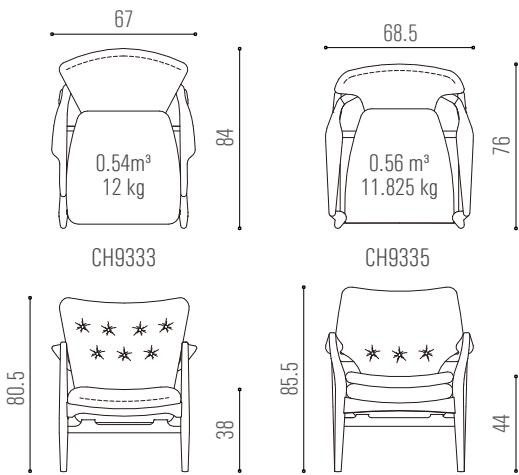

CH9333 / CH9335

solid wood

leather or fabric