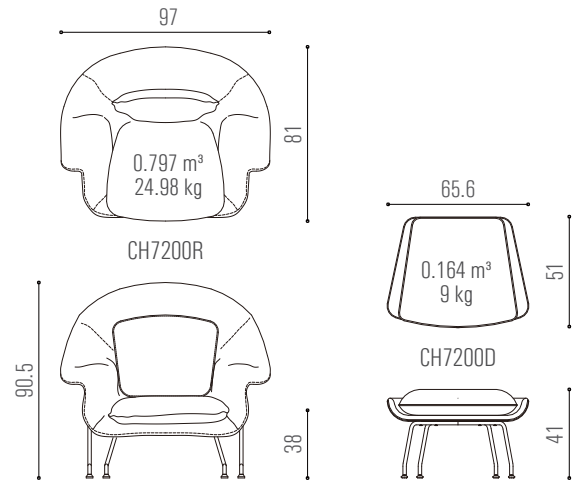

CH7200R / CH7200D

fabric

stainless steel

Polished stainless steel

Remark: Please refer to page G01-04 for further material options