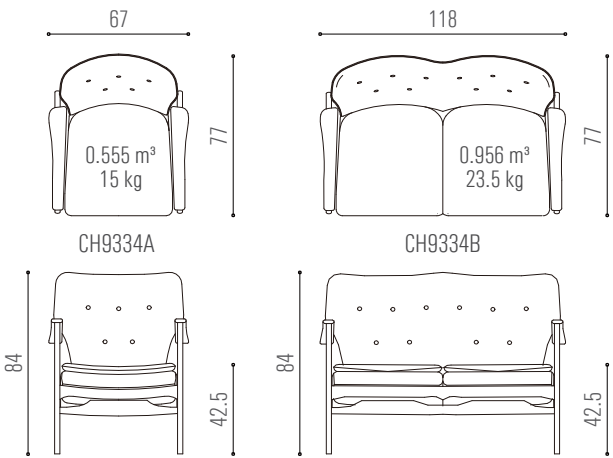

CH9334A / CH9334B

solid wood

leather or fabric