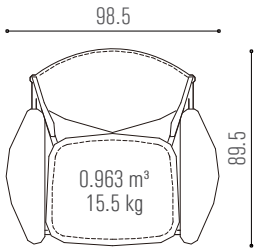

CH9294

solid wood

leather or fabric