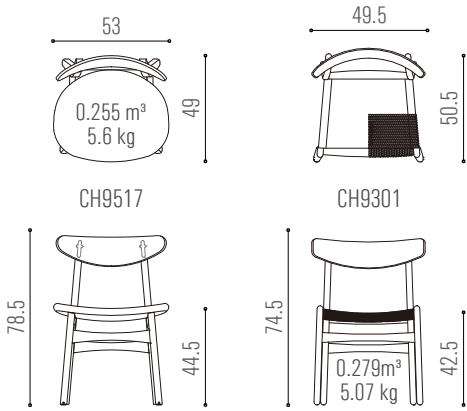

CH9517 / CH9310

solidwood

paper cord

leather or fabric

Remark: Please refer to page G01-G04 for further material options

CH15042B

solid wood

American walnut