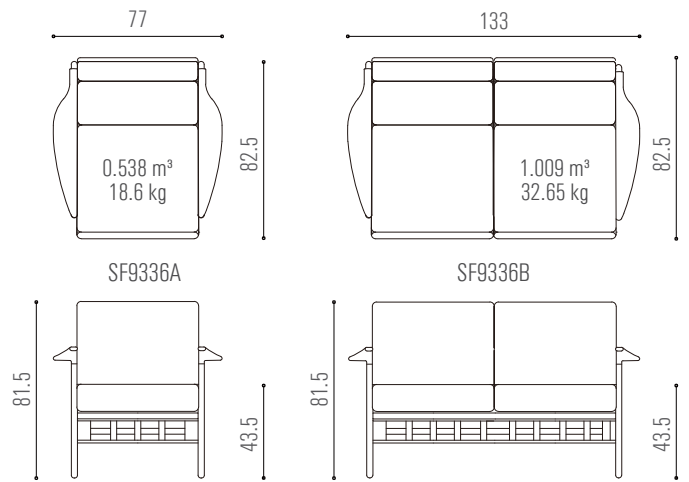

SF9336A / SF9336B / SF9336C

solid wood

leather or fabric

Remark: Please refer to page G01-04 for further material options