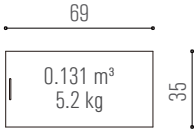

veneered MDF

high pressure laminated MDF

cast aluminum

CT8305 / CT8306

veneered plywood

American walnut

American white oak

CT8305