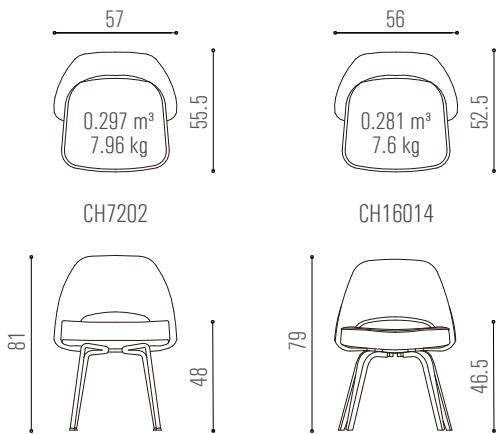

CH7202 / CH16014
solid wood

leather or fabric

stainless steel

Remark: Please refer to page G01-G04 for further material options