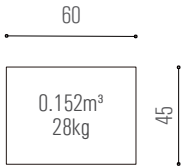

CG9387B

CG9387C

CG15021A / B

solid wood & veneered MDF

American walnut

American white oak

European beech

CG15021B