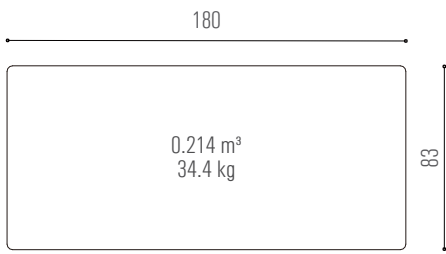

Ash stained in walnut color

European beech

DT8299A

DT8299B

DT8299C

DT8299E

DT8299A

DT15014A / B / C