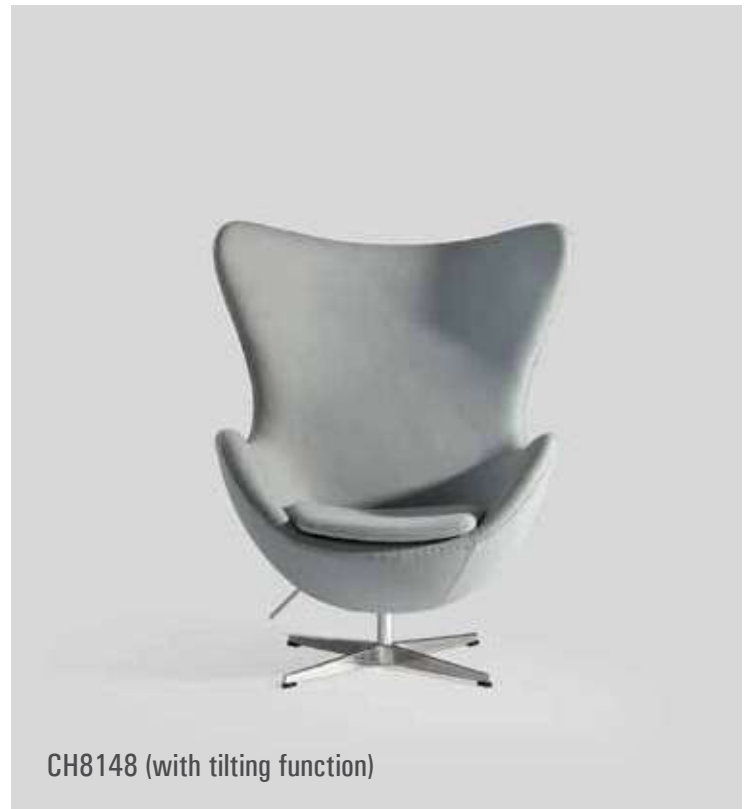

Remark: Please refer to page G01-04 for further material options

CH15004

CH15005

CH7148R / CH8148 / CH7148D

leather or fabric

cast aluminum

Cast aluminum

Remark: Auto-return function is available
Remark: Please refer to page GD1-04 for further material options