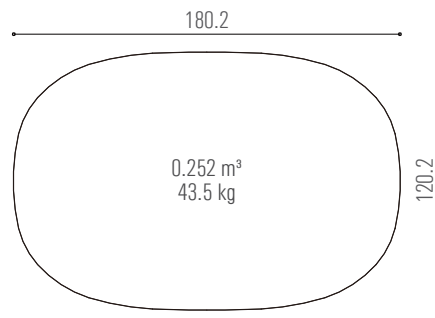

DT9538A / DT9539A

high pressure laminated MDF

Aluminum edgebanding & stainless steel

Polished stainless steel

DT9538A