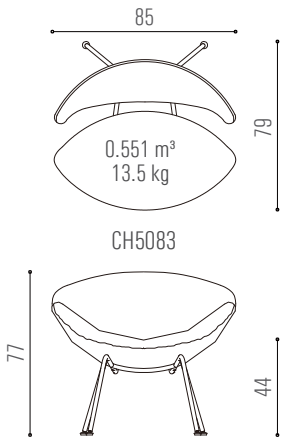

CH5083

leather or fabric

stainless steel

Polished stainless steel

Remark: Please refer to page G01-04 for further material options