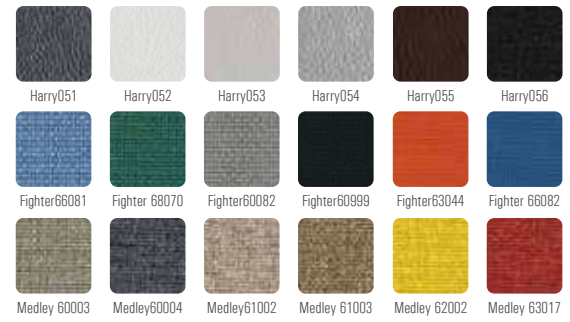

solid wood

leather or fabric

Remark: Please refer to page G01-G04 for further material options

CH16028 / CH7257
solid wood

leather or fabric

Remark: Please refer to page G01-G04 for further material options