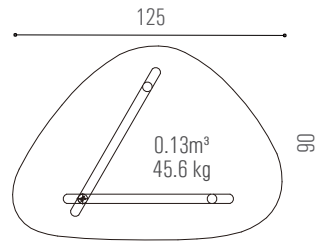

CT3001 / CT3001B

solid wood

tempered glass