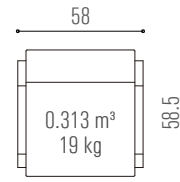

CH3039B / CH5049B

leather

Harry051

Harry052

Harry053

Harry054

Harry055

Harry056

stainless steel

Polished stainless steel

CH3039B

A-65

CH3039B

CH5049B