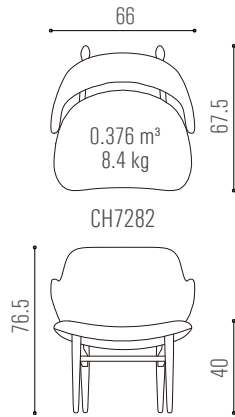

CH15040 / CH7282

solid wood & veneered plywood

leather or fabric

powder coat

Remark: Please refer to page G01-04 for further material options