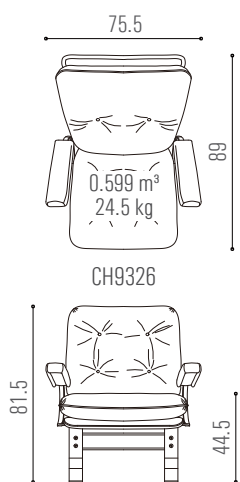

CH9326

leather or fabric

elastic stainless steel

Remark: Please refer to page G01-04 for further material options