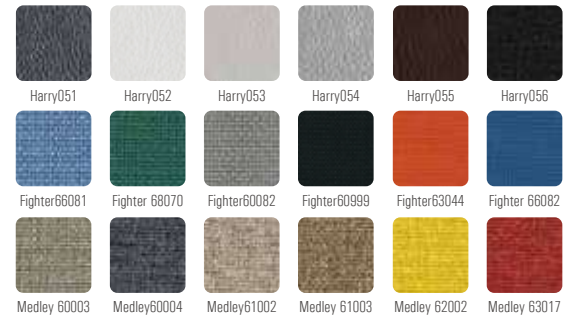

leather or fabric