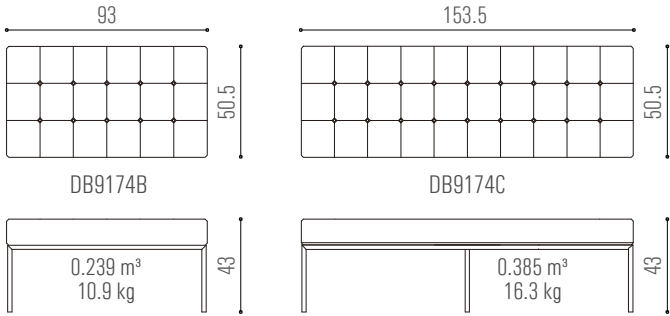

DB9174B / DB9174C

leather or fabric