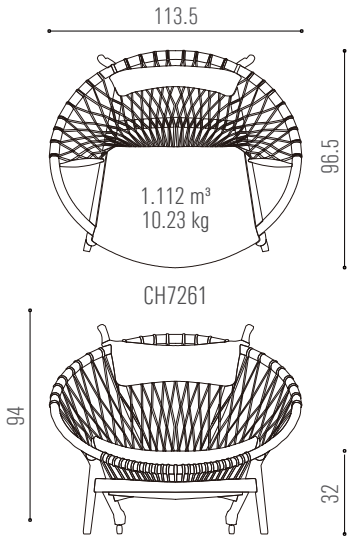

CH7261

solid wood

leather or fabric

cotton cord

Remark: Please refer to page G01-04 for further material options

CH7261

C-14