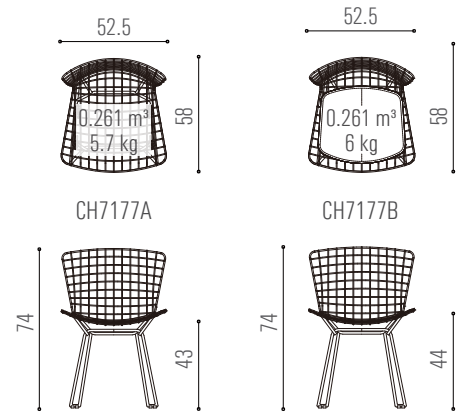

CH7177A / B / C / D

leather or fabric

powder coat

stainless steel

Remark: Please refer to page G01-G04 for further material options