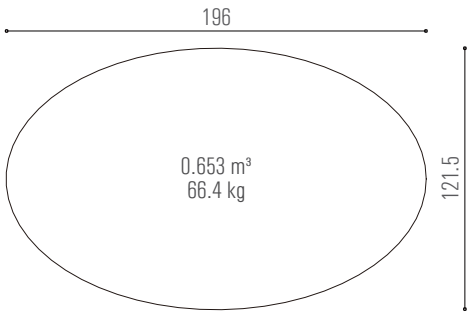

American white oak

cast aluminum

FG021-M

FG022-M

FG023-M

DT6138B

DT6138D

71.5