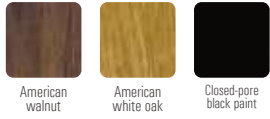

SF16202G / BR / CR

solid wood