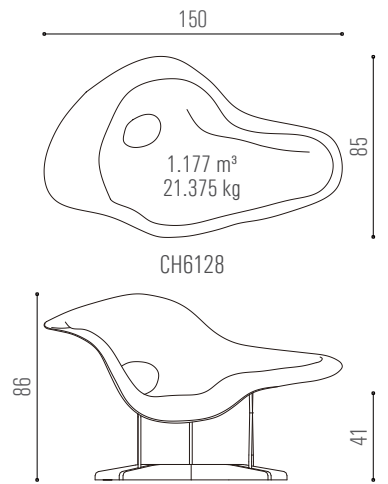

CH6128

solid wood

fibreglass

stainless steel