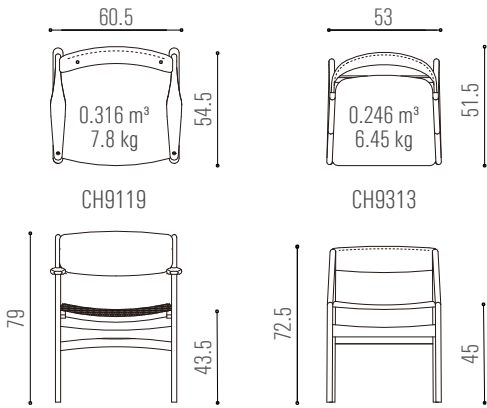

CH9119 / CH9313
solid wood