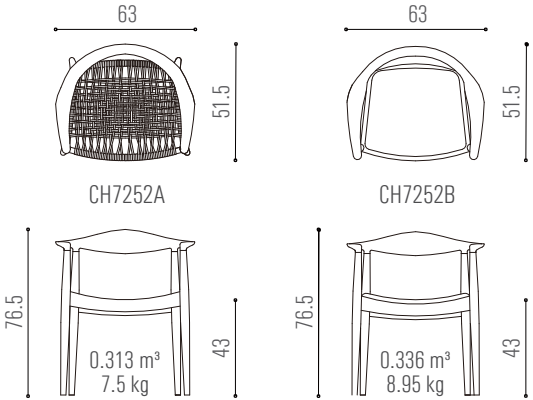

CH7252A / CH7252B

solid wood

paper cord

Natural color

leather or fabric