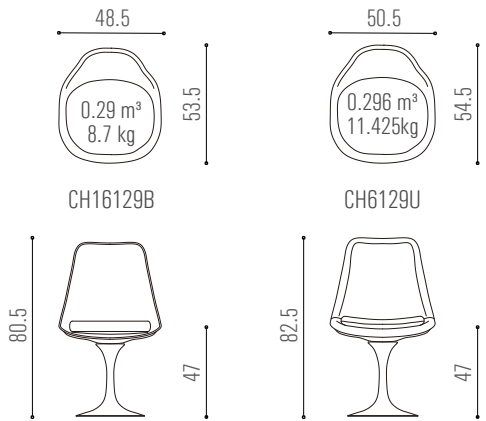

CH16127 / CH16191 / CH16135 / CH16001

solid wood

fibreglass

powder coat or stainless steel

CH16129B / CH6129U

fibreglass & cast aluminum

leather or fabric

Remark: Please refer to page G01-G04 for further material options