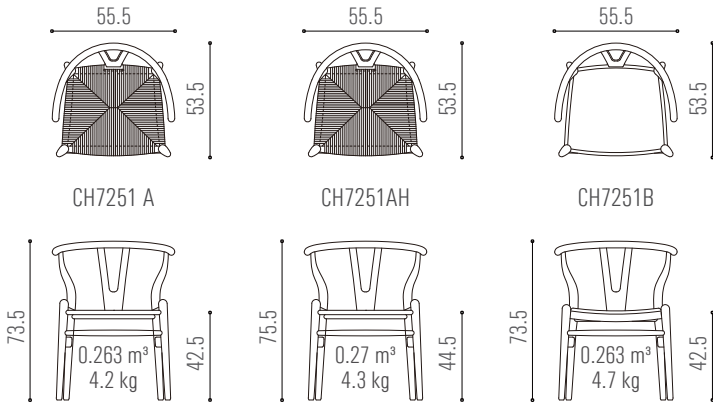

CH7251A / CH7251AH / CH7251B

solid wood

closed-pore paint

paper cord

Natural color

leather or fabric

Remark: Please refer to page G01-G04 for further material options

CH9324A / CH9324AH / CH9324B
solid wood