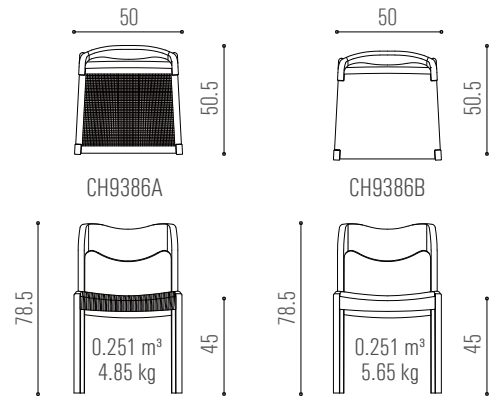

A-35

CH9109

CH7259

CH9386A / CH9386B

solid wood

paper cord

leather or fabric

Remark: Please refer to page G01-G04 for further material options