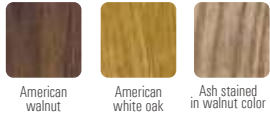

SF9356A / SF9356B / SF9356C

solid wood