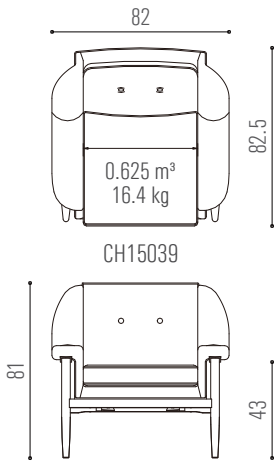

CH15039

solid wood

leather or fabric