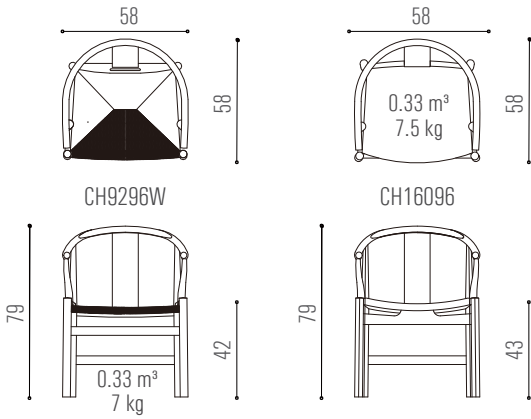

A-37

CH9386A

CH9386B

CH9296W / CH16096
solid wood

paper cord

leather or fabric

Remark: Please refer to page G01-G04 for further material options

CH16068A / BS16068B / BS16068C