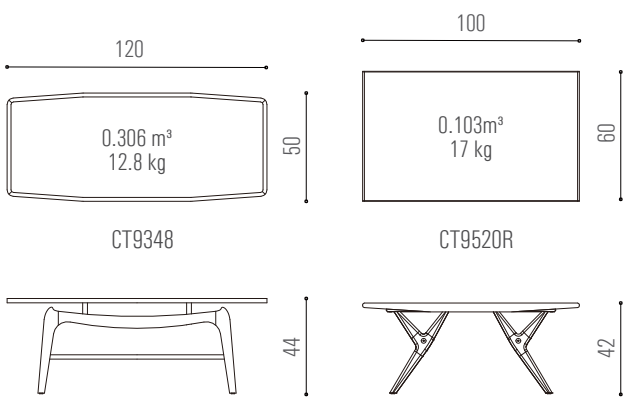

CT9505B

CT9337 / CT9348 / CT9520R

solid wood

CT9337

W56xD36xH54 / W49.5xD32.7xH52 / W43xD29.6xH49.8

CT3005A / B / C

solid wood

CT3005A