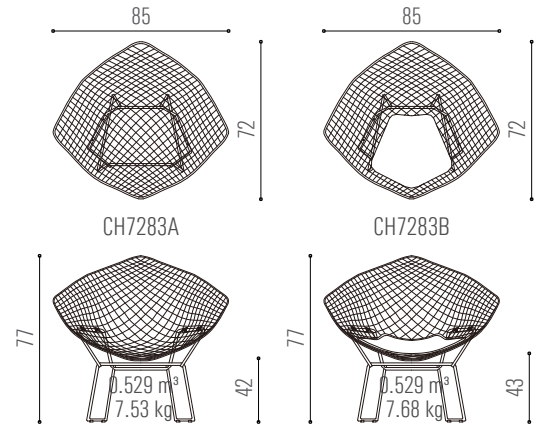

CH7283A / CH7283B / CH7284C

leather or fabric

powder coat

stainless steel

Polished stainless steel

Remark: Please refer to page G01-04 for further material options