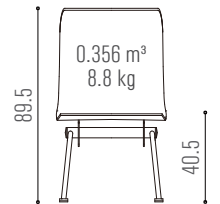

CH7190

veneered plywood

American
walnut

American
white oak

American
maple

powder coat

PC002

CH7190