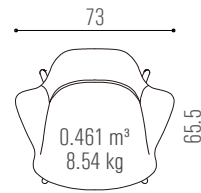

CH7201

CH16017

Remark: Please refer to page G01-G04 for further material options

A-55

CH7201

CH16017

(chromed 5-star base with casters)

CH7203 / CH16029
solid wood