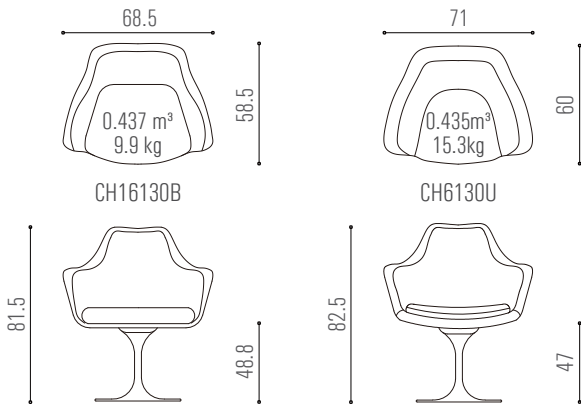

CH16129B

CH6129U (only in fabric)

CH16130B / CH6130U

fibreglass & cast aluminum

leather or fabric

Remark: Please refer to page G01-G04 for further material options

CH9248

fibreglass