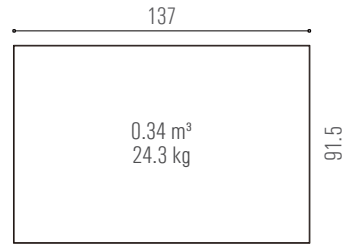

DT9512 / DT9513

solid wood

high pressure laminated MDF

stainless steel

DT9512