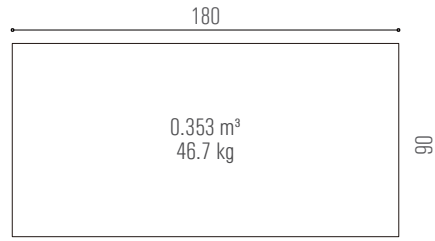

solid wood

DT15014A

DT15014B

DT15014C

DT9540A / B

solid wood & veneered MDF

powder coat

DT9540A