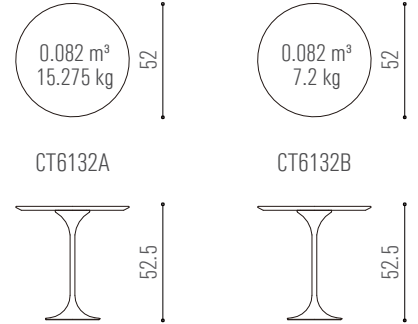

E - Coffee tables & Side tables

CT6132A / CT6132B

marble

Chinese marble A Italian marble B Italian marble C Black granite F

veneered MDF

Rosewood American walnut American white oak

cast aluminum

FG021-M FG022-M FG023-M