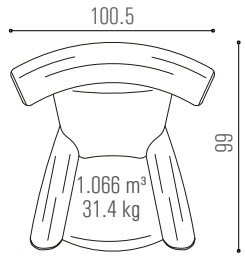

CH9501

leather or fabric

stainless steel

Brushed stainless steel

CH9501

Remark: Please refer to page G01-04 for further material options