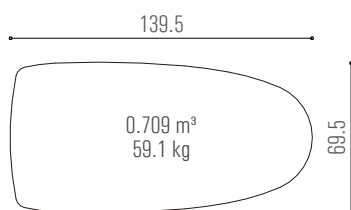

OT9352

solid wood & veneered MDF

American
walnut

American
white oak