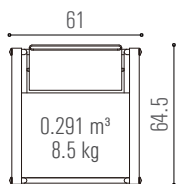

CH3029

leather

MLO08

pvc

Black