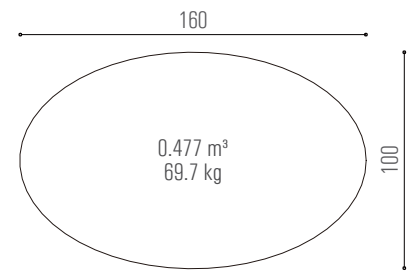

DT6138A / C

marble

Chinese marble A

Italian marble B

Italian marble C

Black granite F

cast aluminum

FG021-M

FG022-M

FG023-M

DT6138C