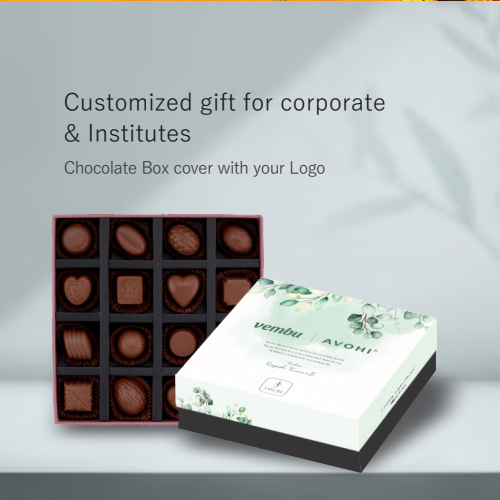

Milk Chocolate
Blueberry Fudge
(150g | 70g)

Dark Chocolate
Fudge
(150g | 70g)

White Chocolate
Fudge
(150g | 70g)

ADVENT
CALENDAR

Perfect gift for
christmas to the family

A chocolatey countdown

Open 24 little windows till Christmas eve for yummy treats from Jakobi

Diwali

A select few, or the entire range showcased,
customize to your heart's content for this Diwali!

Customized Chocolate Pack

Available in 5g & 13g

Customized gift for corporate
& Institutes

Chocolate Box cover with your Logo