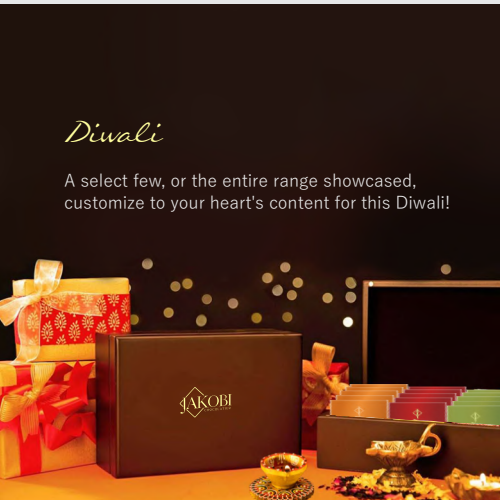

Diwali

A select few, or the entire range showcased,
customize to your heart's content for this Diwali!

Customized Chocolate Pack

Available in 5g & 13g

Customized gift for corporate
& Institutes

Chocolate Box cover with your Logo