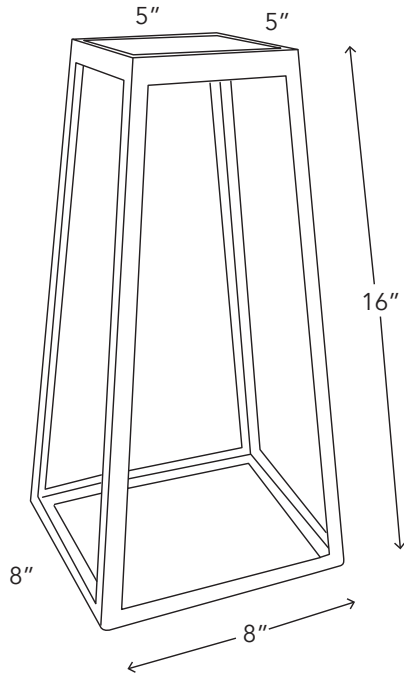

YORK

Classic. Simple. Chic

Available in teak and weathered teak finish, carbon steel in graphite and cafe finish

Size: 8" x 8" x 16"

Weight: 3 lb

SOLAR BULB OPTIONS

	ASB300S	ASB500S	YKARY
Feature	5 LED, 1 Battery	10 LED, 2 Batteries	32 LED, 2 Batteries
Brightness	300 lumens	500 lumens	500 lumens
Light temperature	2700K	2700K	1800K & 2700K
Dimmable	yes	yes	yes
USB Rechargeable	yes	yes	yes
Smart mode	yes	yes	yes
Diffuser	no	no	yes
Motion sensor	no	yes	yes
Full power range	4 hours	6 hours	6 hours
Waterproof	IP57	IP57	IP67