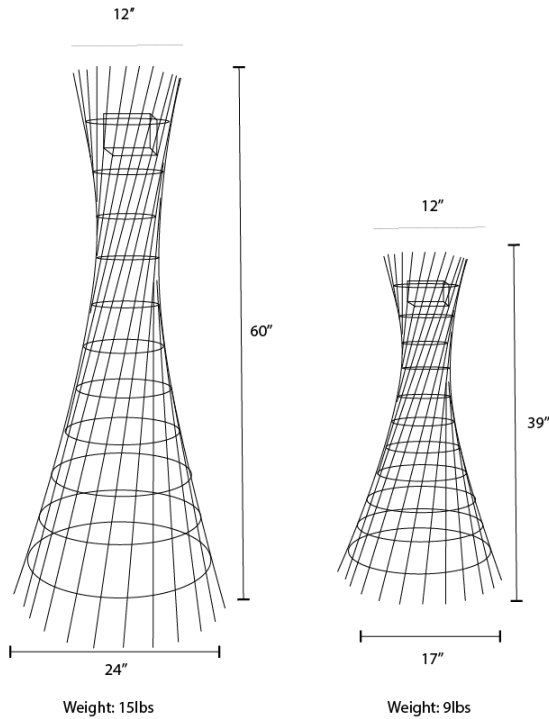

# WHARF

Rustic. Organic. Coastal.

Open and airy, yet substantial, Wharf can be a portable or permanent fixture in your home. Place WHARF thoughtfully in your outdoor space to give it an extra dose of personality. Whether your style is boho modern or classically casual, the woven patterns of this floor lamp create instant movement and inspire you to keep flowing through life.