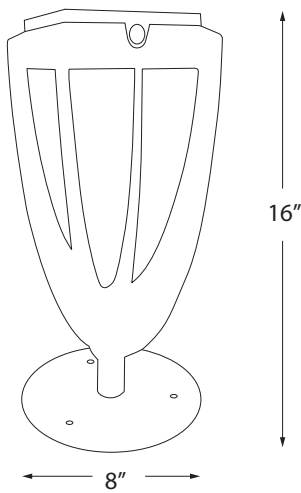

Color: Aluminum graphite and aluminum corten finish.

Also available is TULIP Torch.

SOLAR BULB OPTIONS

	ASB300	ASB500	YKARY
SPECS.	5 LEDs 1 lithium battery	10 LEDs 2 lithium batteries	32 LEDs 2 lithium batteries
Brightness	300 lumens	500 lumens	500 lumens
Light temperature	2700K	2700K	1800K & 2700K
Dimmable	yes	yes	yes
USB Rechargeable	yes	yes	yes
Smart mode	yes	yes	yes
Diffuser	no	no	yes
Motion sensor	no	yes	yes
Full power range	4 hours	6 hours	6 hours
Waterproof	IP57	IP57	IP67