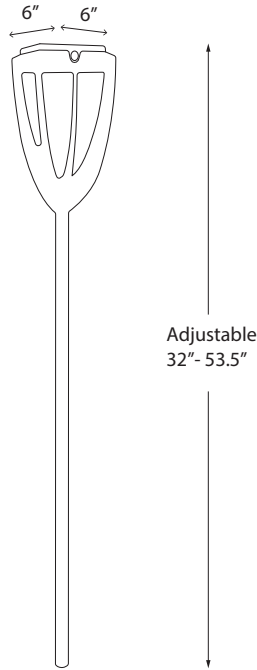

TULIP Torch

Sleek. Artistic. Futuristic.

TULIP is made to match countless landscape aesthetics. Its simple design and radiating light create the perfect balance between decorative and functional. Ideal for paths and walkways as well as illuminating a garden's flora. TULIP enhances nature's beauty without overpowering it.

Color: Aluminum graphite and aluminum corten finish.

Also available is TULIP Lamp.

Weight: 4.5 lbs

SOLAR BULB OPTIONS

	ASB300	ASB500	YKARY
SPECS.	5 LEDs 1 lithium battery	10 LEDs 2 lithium batteries	32 LEDs 2 lithium batteries
Brightness	300 lumens	500 lumens	500 lumens
Light temperature	2700K	2700K	1800K & 2700K
Dimmable	yes	yes	yes
USB Rechargeable	yes	yes	yes
Smart mode	yes	yes	yes
Diffuser	no	no	yes
Motion sensor	no	yes	yes
Full power range	4 hours	6 hours	6 hours
Waterproof	IP57	IP57	IP67