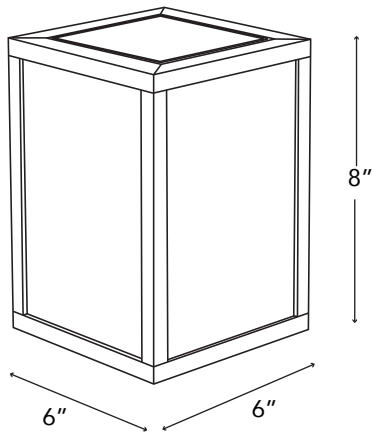

Available in teak and graphite aluminum finish

Weight 3 lbs

SOLAR BULB OPTIONS

	ASB300	ASB500	YKARY
SPECS.	5 LEDs 1 lithium battery	10 LEDs 2 lithium batteries	32 LEDs 2 lithium batteries
Brightness	300 lumens	500 lumens	500 lumens
Light temperature	2700K	2700K	1800K & 2700K
Dimmable	yes	yes	yes
USB Rechargeable	yes	yes	yes
Smart mode	yes	yes	yes
Diffuser	no	no	yes
Motion sensor	no	yes	yes
Full power range	4 hours	6 hours	6 hours
Waterproof	IP57	IP57	IP67