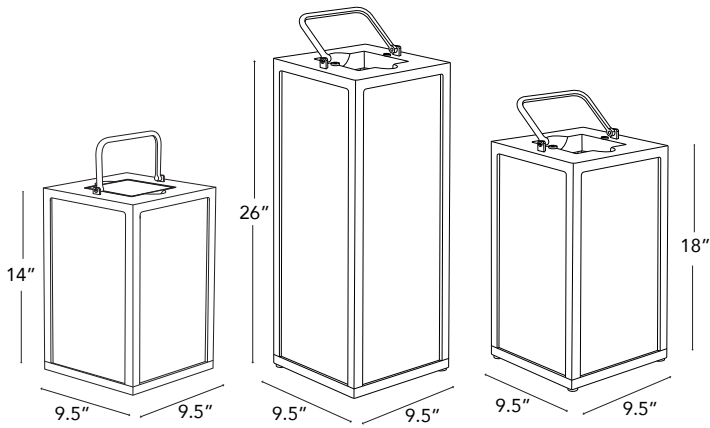

# TRADITION 2.0

Available in 14", 18" and 26" H

Finish: Graphite aluminum, teak and weathered teak

Also available in table lamp. See Tradition Table Lamp.

Weight 9.5 lbs

Weight 15 lbs

Weight 12 lbs