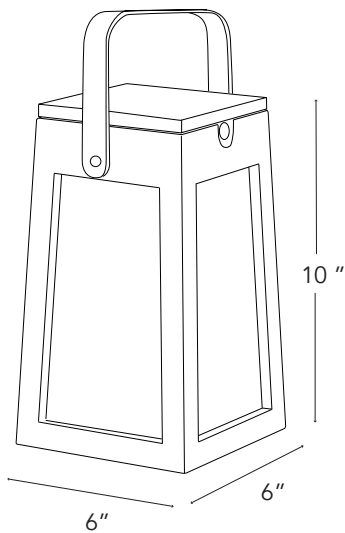

TINKA

Fun. Functional. Versatile.

Material: Aluminum

Available finish: red, citrus, graphite, taupe gray, corten

Product Size: 6"x6"x10"

Product Weight: 3 lbs

SOLAR MODULE OPTIONS

FEATURE	ASB300S	ASB500S
300 Lumens	✓	
500 Lumens		✓
Dimmable	✓	✓
2700K	✓	✓
IP57 waterproof	✓	✓
USB Rechargeable	✓	✓
Range 6 Hr Full Power		✓
Smart Mode	✓	✓
Motion Sensor		✓