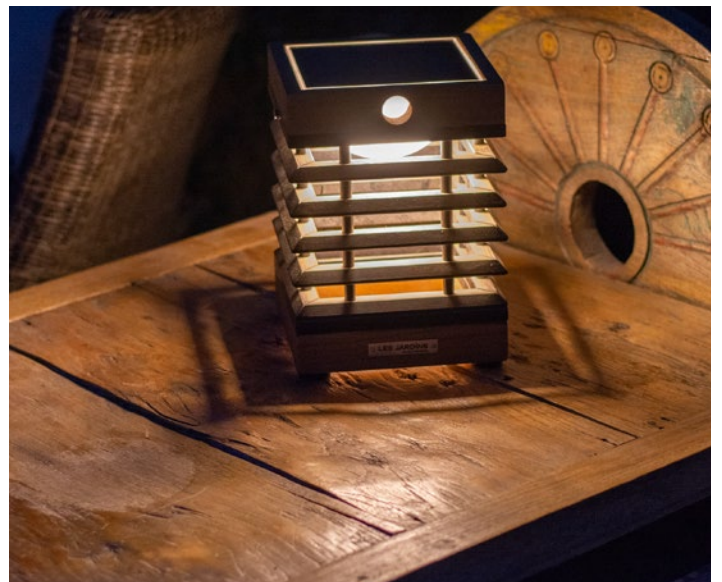

TEKURA Table Light

East Meet West

Designed around the venetian blind concept and manufactured with Japanese precision and style, TEKURA infuses tranquility to your table top. Thoroughly illuminating all its surrounding without drawing too much attention. Slicing the light in beautiful geometric patterns.

Available in natural and weathered teak wood

Product Size: 6"x6"x8.5"

Product Weight: 5 lbs

Carton Size: 7" x 7"x 11 "

Carton Weight: 6 lbs

SOLAR BULB OPTIONS

	ASB300S	ASB500S	YKARY
Feature	5 LED, 1 Battery	10 LED, 2 Batteries	32 LED, 2 Batteries
Brightness	300 lumens	500 lumens	500 lumens
Light temperature	2700K	2700K	1800K & 2700K
Dimmable	yes	yes	yes
USB Rechargeable	yes	yes	yes
Smart mode	yes	yes	yes
Diffuser	no	no	yes
Motion sensor	no	yes	yes
Full power range	4 hours	6 hours	6 hours
Waterproof	IP57	IP57	IP67