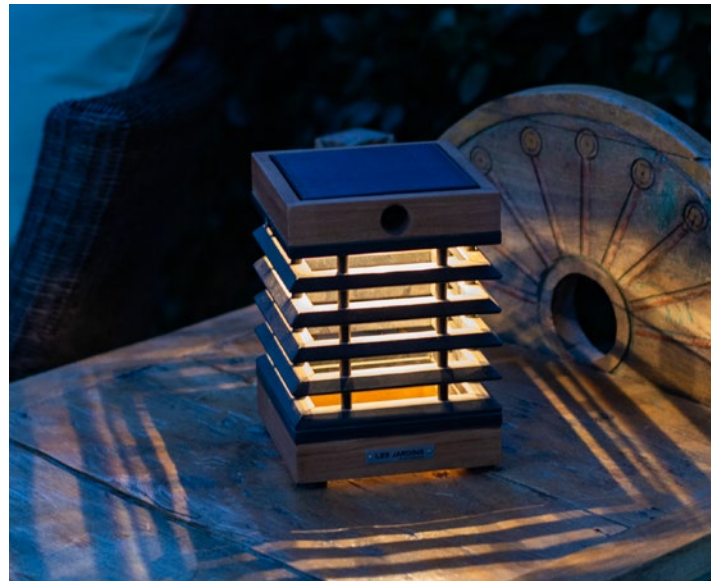

TEKURA Table Light

East Meet West

Designed around the venetian blind concept and manufactured with Japanese precision and style, TEKURA infuses tranquility to your table top. Thoroughly illuminating all its surrounding without drawing too much attention. Slicing the light in beautiful geometric patterns.

Available in natural and weathered teak wood

Product Size: 6"x6"x8.5"

Product Weight: 5 lbs

Carton Size: 7" x 7"x 11 "

Carton Weight: 6 lbs

SOLAR BULB OPTIONS

	ASB300S	ASB500S	YKARY
Feature	5 LED, 1 Battery	10 LED, 2 Batteries	32 LED, 2 Batteries
Brightness	300 lumens	500 lumens	500 lumens
Light temperature	2700K	2700K	1800K & 2700K
Dimmable	yes	yes	yes
USB Rechargeable	yes	yes	yes
Smart mode	yes	yes	yes
Diffuser	no	no	yes
Motion sensor	no	yes	yes
Full power range	4 hours	6 hours	6 hours
Waterproof	IP57	IP57	IP67