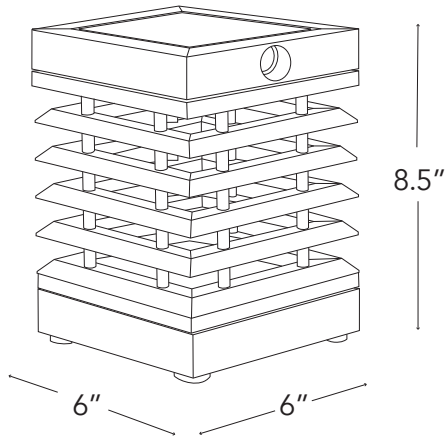

TEKURA Table Light

East Meet West

Designed around the venetian blind concept and manufactured with Japanese precision and style, TEKURA infuses tranquility to your table top. Thoroughly illuminating all its surrounding without drawing too much attention. Slicing the light in beautiful geometric patterns.

Available in natural and weathered teak wood

Product Size: 6"x6"x8.5"

Product Weight: 5 lbs

Carton Size: 7" x 7"x 11 "

Carton Weight: 6 lbs

SOLAR BULB OPTIONS

	ASB300S	ASB500S	YKARY
Feature	5 LED, 1 Battery	10 LED, 2 Batteries	32 LED, 2 Batteries
Brightness	300 lumens	500 lumens	500 lumens
Light temperature	2700K	2700K	1800K & 2700K
Dimmable	yes	yes	yes
USB Rechargeable	yes	yes	yes
Smart mode	yes	yes	yes
Diffuser	no	no	yes
Motion sensor	no	yes	yes
Full power range	4 hours	6 hours	6 hours
Waterproof	IP57	IP57	IP67