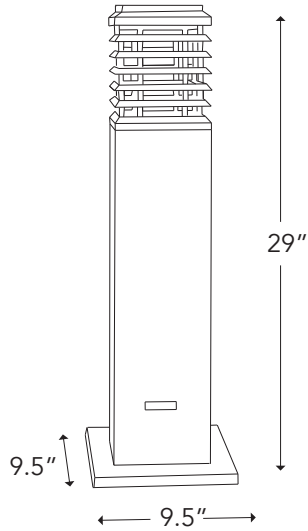

TEKURA Pathway Light

Available in teak/HPL and weathered teak/HPL

Product size: 9.5" x 9.5" x 29"

Product weight: 18 lbs

Carton size: 12" x 12" x 32"

Carton weight: 20 lbs

SOLAR BULB OPTIONS

	ASB300	ASB500
Feature	5 LED, 1 Battery	10 LED, 2 Batteries
Brightness	300 lumens	500 lumens
Light temperature	2700K	2700K
Dimmable	yes	yes
USB Rechargeable	yes	yes
Smart mode	yes	yes
Motion sensor	no	yes
Full power range	4 hours	6 hours
Weatherproof	IP57	IP57