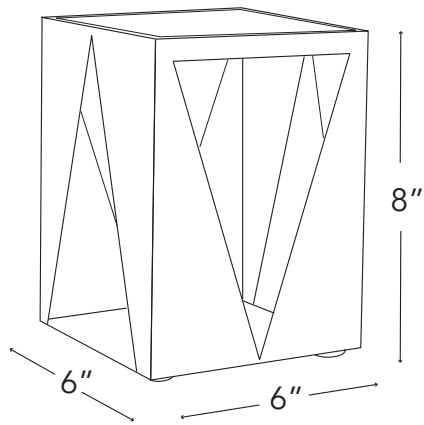

TEA TREE Table Light

A strong rectangular frame, defined by a clean triangular outline. The TEATREE collection embraces the refined strength of our ecosystem. The lantern projects a firm light that embraces any outdoor yard.

Made of carbon steel, available in graphite and cafe finish

Size: 6" x 6" x 8"

SOLAR BULB OPTIONS

	ASB300S	ASB500S	YKARY
Feature	5 LED, 1 Battery	10 LED, 2 Batteries	32 LED, 2 Batteries
Brightness	300 lumens	500 lumens	500 lumens
Light temperature	2700K	2700K	1800K & 2700K
Dimmable	yes	yes	yes
USB Rechargeable	yes	yes	yes
Smart mode	yes	yes	yes
Diffuser	no	no	yes
Motion sensor	no	yes	yes
Full power range	4 hours	6 hours	6 hours
Waterproof	IP57	IP57	IP67