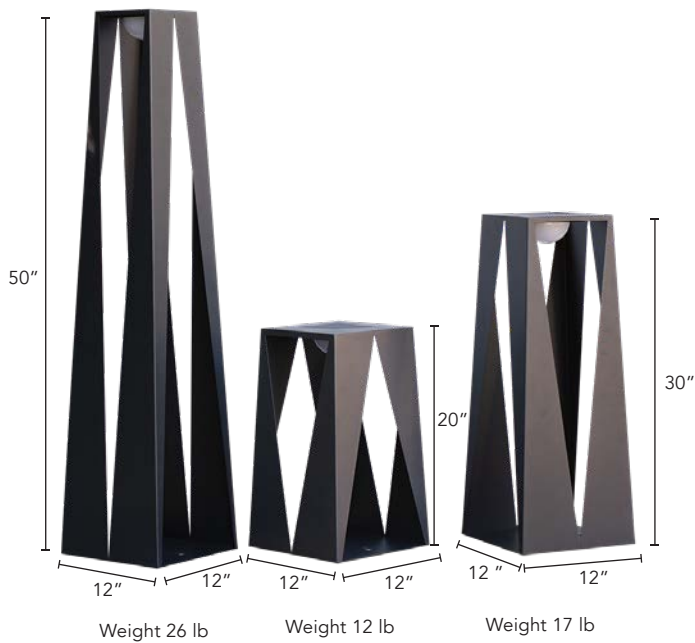

TEATREE

Powerful. Chic. Classy.

A strong rectangular frame, defined by a clean triangular outline. The TEATREE collection embraces the refined strength of our ecosystem. The lantern projects a firm light that embraces any outdoor yard.

FEATURES	SOLAR BULB OPTIONS		
	ASB300S	ASB500S	YKARY
300 Lumens	✓		
500 Lumens		✓	✓
Dimmable	✓	✓	✓
2700k / 1800k			✓
2700K	✓	✓	
Diffuser			✓
IP 67 waterproof			✓
IP 57 waterproof	✓	✓	
USB Rechargeable	✓	✓	✓
Range 6 Hr Full Power	✓	✓	✓
Smart Mode	✓	✓	✓
Timer Mode			✓
Motion Sensor		✓	✓