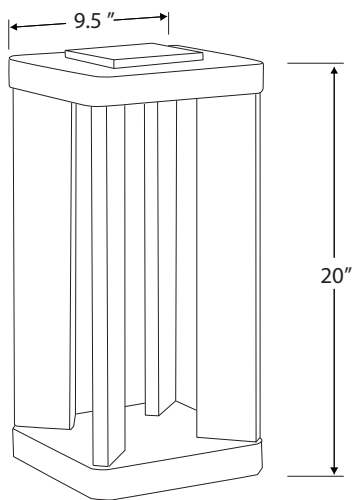

Crafted from Indonesian volcanic blue stone.

Weight: 55 lb

SOLAR BULB OPTIONS

	ASB300S	ASB500S
Feature	5 LED, 1 Battery	10 LED, 2 Batteries
Brightness	300 lumens	500 lumens
Light temperature	2700K	2700K
Dimmable	yes	yes
USB Rechargeable	yes	yes
Smart mode	yes	yes
Motion sensor	no	yes
Full power range	4 hours	6 hours
Weatherproof	IP57	IP57