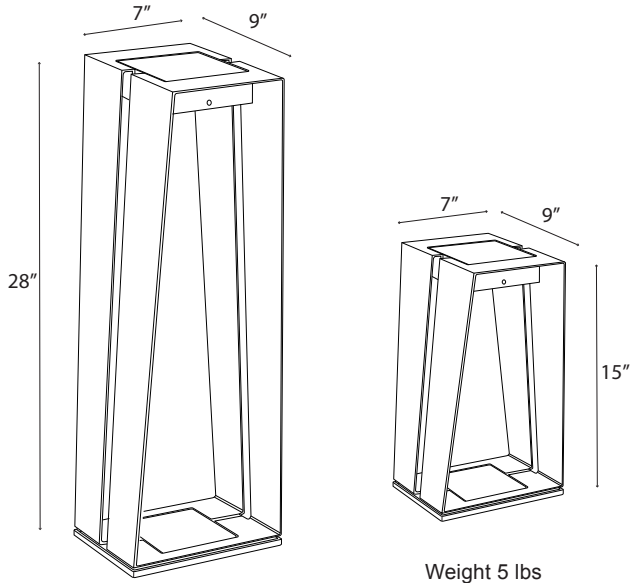

SKAAL

Available in graphite aluminum, corten aluminum and weathered teak finish

2 sizes: 15" H and 28" H

Weight 8 lbs

Weight 5 lbs

FEATURES	SOLAR BULB OPTIONS		
	ASB300S	ASB500S	YKARY
300 Lumens	✓		
500 Lumens		✓	✓
Dimmable	✓	✓	✓
2700k / 1800k			✓
2700K	✓	✓	
Diffuser			✓
IP 67 waterproof			✓
IP 57 waterproof	✓	✓	
USB Rechargeable	✓	✓	✓
Range 6 Hr Full Power		✓	✓
Smart Mode	✓	✓	✓
Timer Mode			✓
Motion Sensor		✓	✓