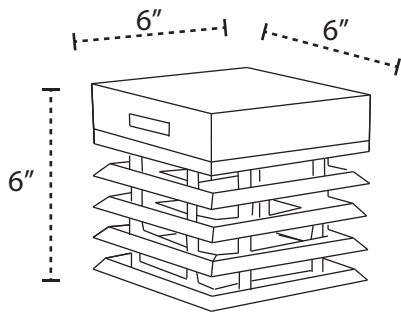

# TEKURA SCONCE

Made of oiled teakwood or weathered teak and high-performance Italian HPL.

Available:

TECK402 teak/HPL

TECK402DT weathered teak /HPL

Weight 3 lbs

| FEATURES              | SOLAR BULB OPTIONS |         |       |
|-----------------------|--------------------|---------|-------|
|                       | ASB300S            | ASB500S | YKARY |
| 300 Lumens            | ✓                  |         |       |
| 500 Lumens            |                    | ✓       | ✓     |
| Dimmable              | ✓                  | ✓       | ✓     |
| 2700k / 1800k         |                    |         | ✓     |
| 2700K                 | ✓                  | ✓       |       |
| Diffuser              |                    |         | ✓     |
| IP 67 waterproof      |                    |         | ✓     |
| IP 57 waterproof      | ✓                  | ✓       |       |
| USB Rechargeable      | ✓                  | ✓       | ✓     |
| Range 6 Hr Full Power | ✓                  | ✓       | ✓     |
| Smart Mode            | ✓                  | ✓       | ✓     |
| Timer Mode            |                    |         | ✓     |
| Motion Sensor         |                    | ✓       | ✓     |