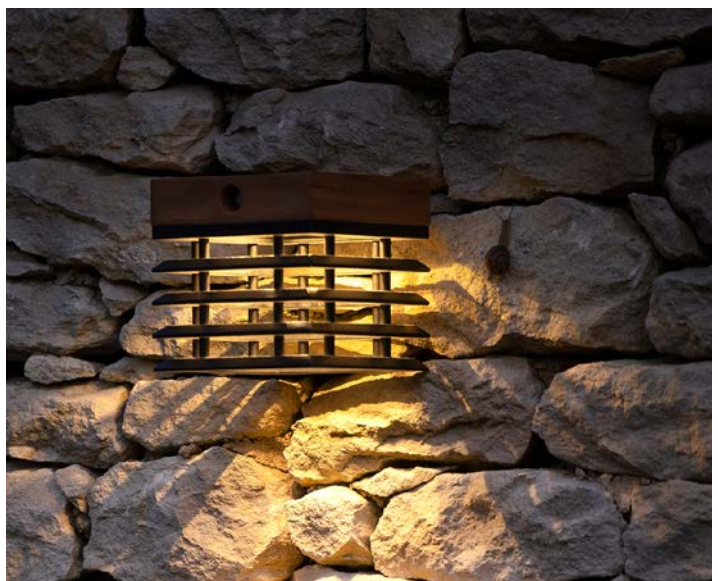

# TEKURA SCONCE

Made of oiled teakwood or weathered teak and high-performance Italian HPL.

Available:

TECK402 teak/HPL

TECK402DT weathered teak /HPL

Weight 3 lbs

| FEATURES              | SOLAR BULB OPTIONS |         |       |
|-----------------------|--------------------|---------|-------|
|                       | ASB300S            | ASB500S | YKARY |
| 300 Lumens            | ✓                  |         |       |
| 500 Lumens            |                    | ✓       | ✓     |
| Dimmable              | ✓                  | ✓       | ✓     |
| 2700k / 1800k         |                    |         | ✓     |
| 2700K                 | ✓                  | ✓       |       |
| Diffuser              |                    |         | ✓     |
| IP 67 waterproof      |                    |         | ✓     |
| IP 57 waterproof      | ✓                  | ✓       |       |
| USB Rechargeable      | ✓                  | ✓       | ✓     |
| Range 6 Hr Full Power | ✓                  | ✓       | ✓     |
| Smart Mode            | ✓                  | ✓       | ✓     |
| Timer Mode            |                    |         | ✓     |
| Motion Sensor         |                    | ✓       | ✓     |